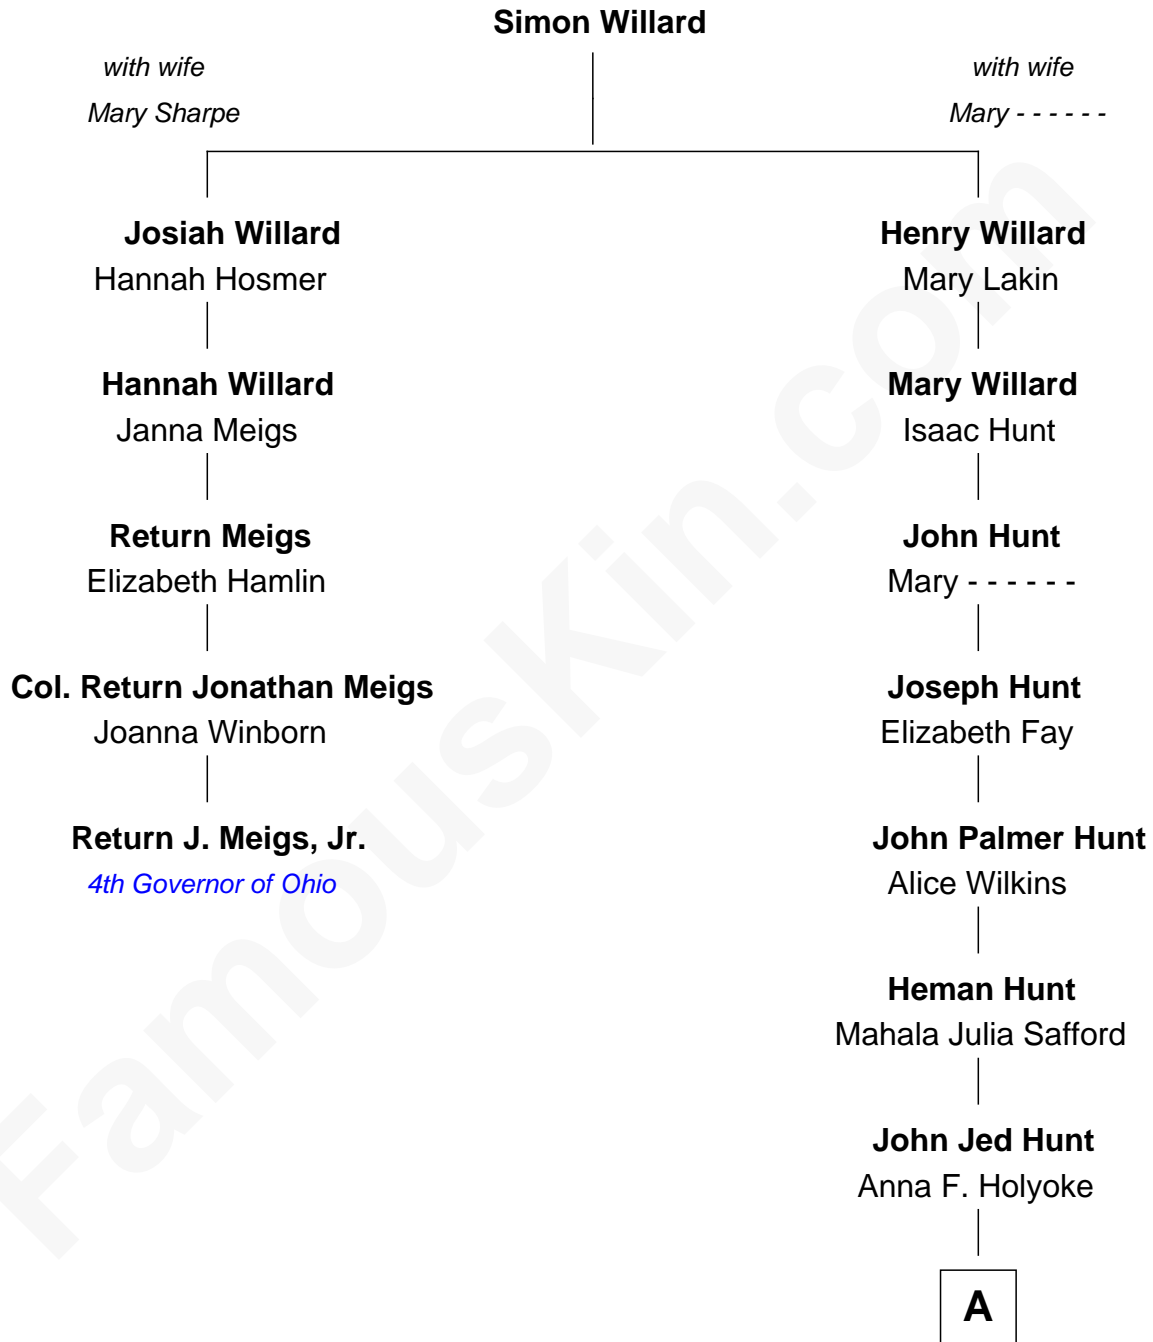

FamousKin.com
Relationship Chart of
Return J. Meigs, Jr.
4th Governor of Ohio

4th cousin 7 times removed of

Ava Michelle
Model and Actress

A

Flavilla May Hunt
Charles Thompson Gray

Ruth Marion Gray
George William Cota

Gregory Paul Cota
Debra Lynn Zaratzian

Rick Gregory Cota
Jeanette Loretta Malinowski

Ava Michelle
Model and Actress

FamousKin.com