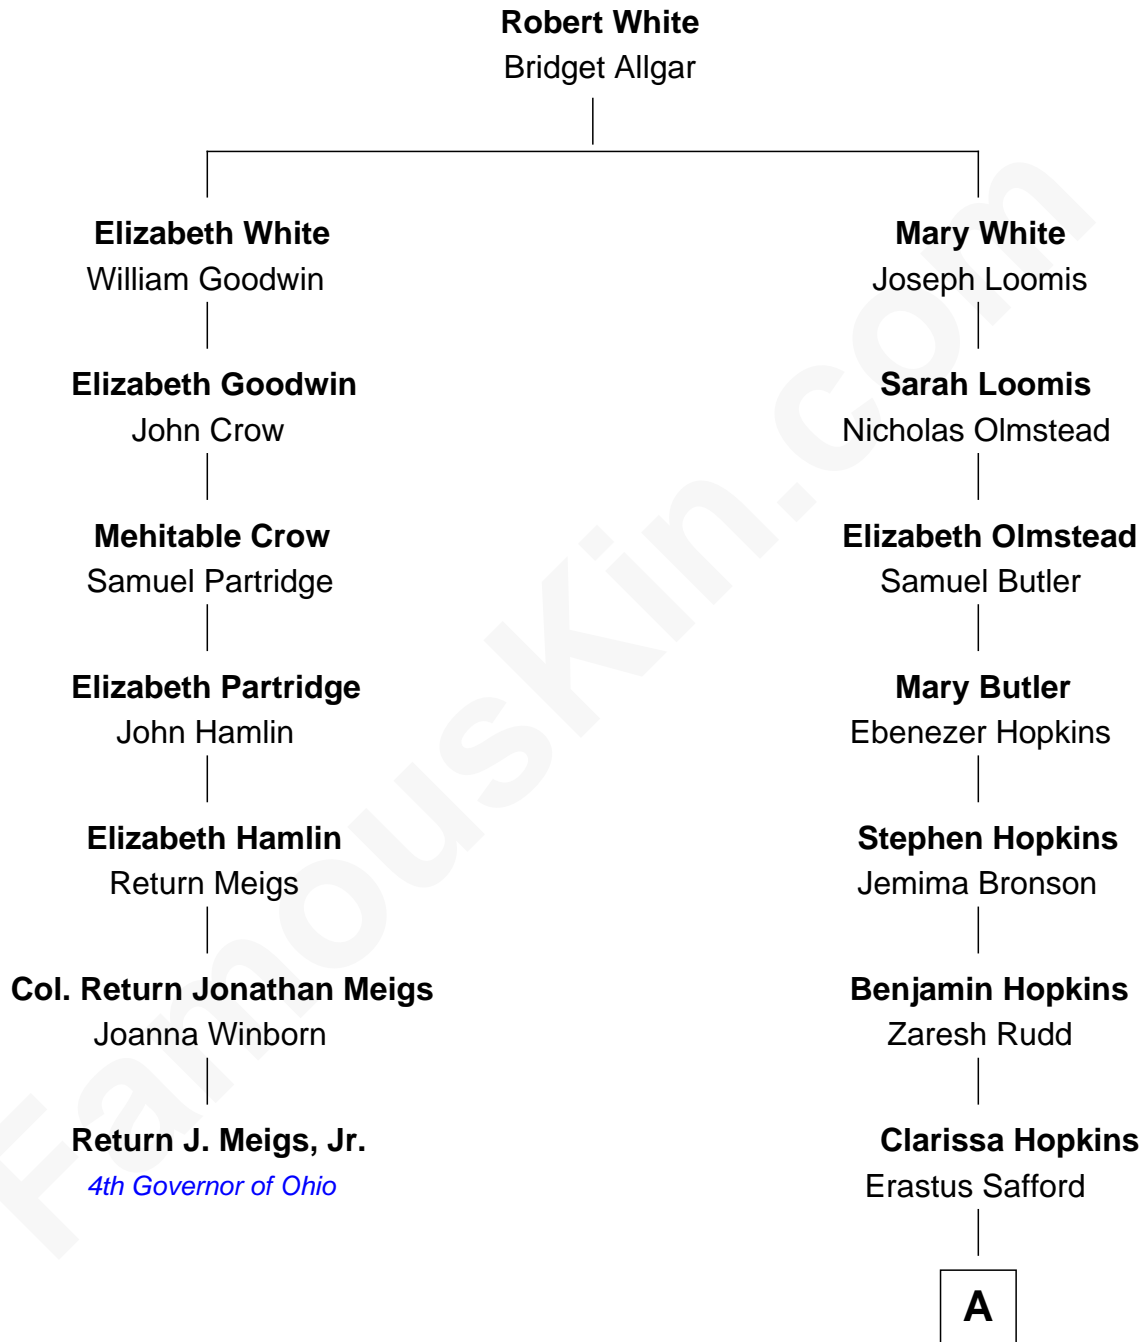

FamousKin.com
Relationship Chart of
Return J. Meigs, Jr.
4th Governor of Ohio

6th cousin 8 times removed of

Ava Michelle
Model and Actress

A

Hopkins Safford

Sophia Stone

Mahala Julia Safford

Heman Hunt

John Jed Hunt

Anna F. Holyoke

Flavilla May Hunt

Charles Thompson Gray

Ruth Marion Gray

George William Cota

Gregory Paul Cota

Debra Lynn Zaratzian