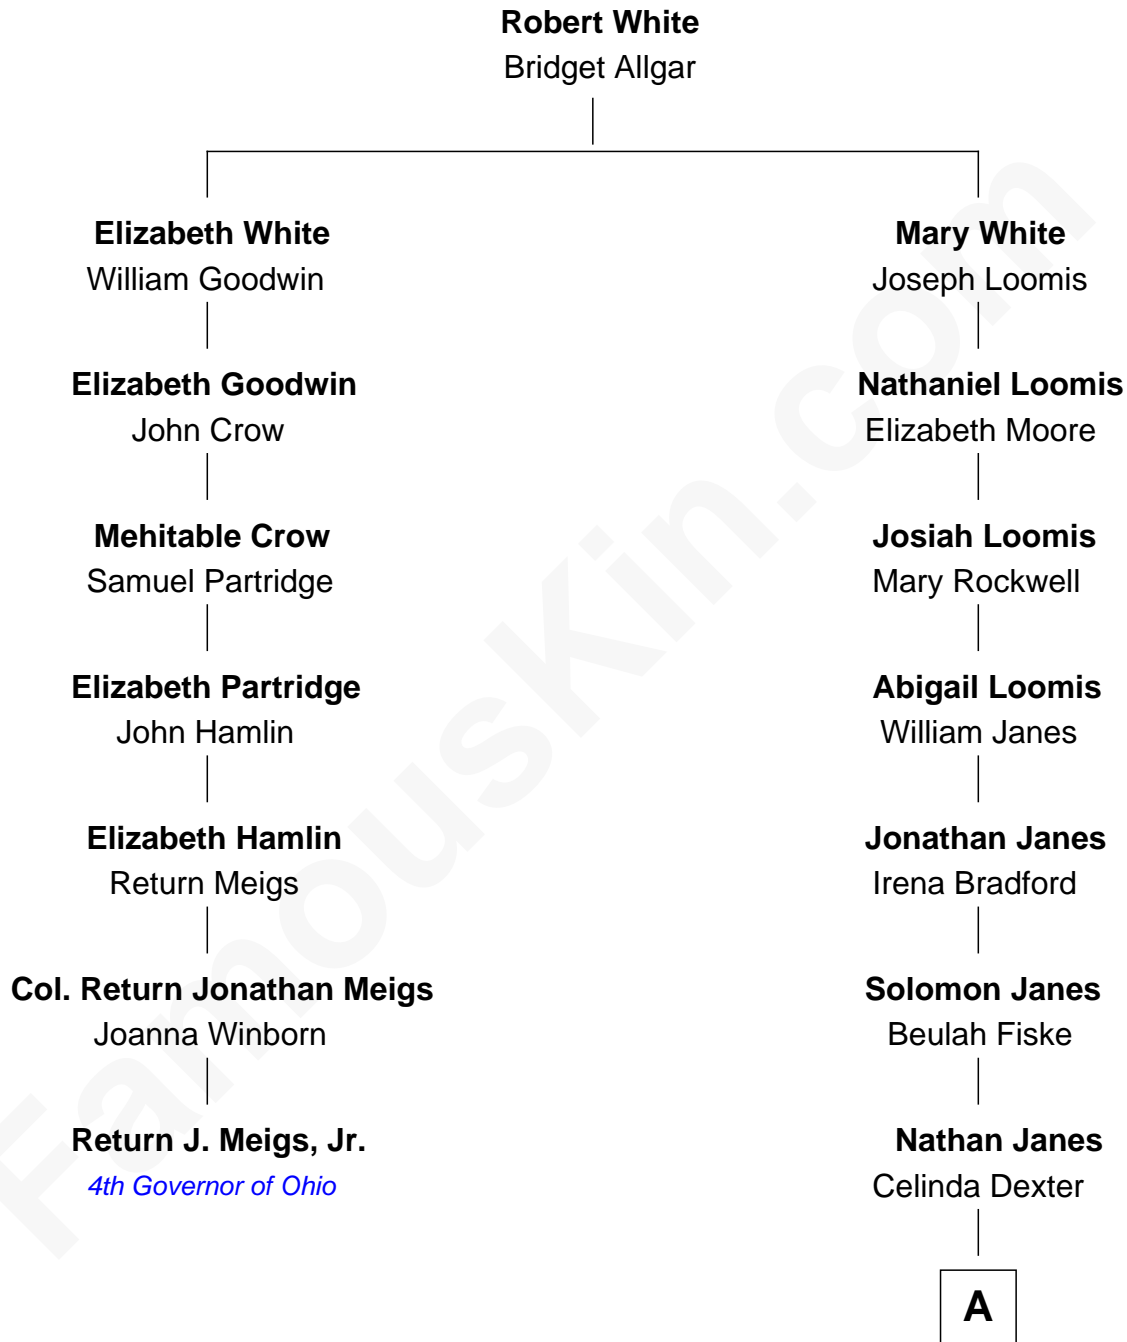

## Relationship Chart of

### Return J. Meigs, Jr.

*4th Governor of Ohio*

6th cousin 5 times removed of

**Jane Fonda**  
*Movie Actress*

**A**

Henry Clinton Jaynes

Almira Louger Jacobs

Henry Silas Jaynes