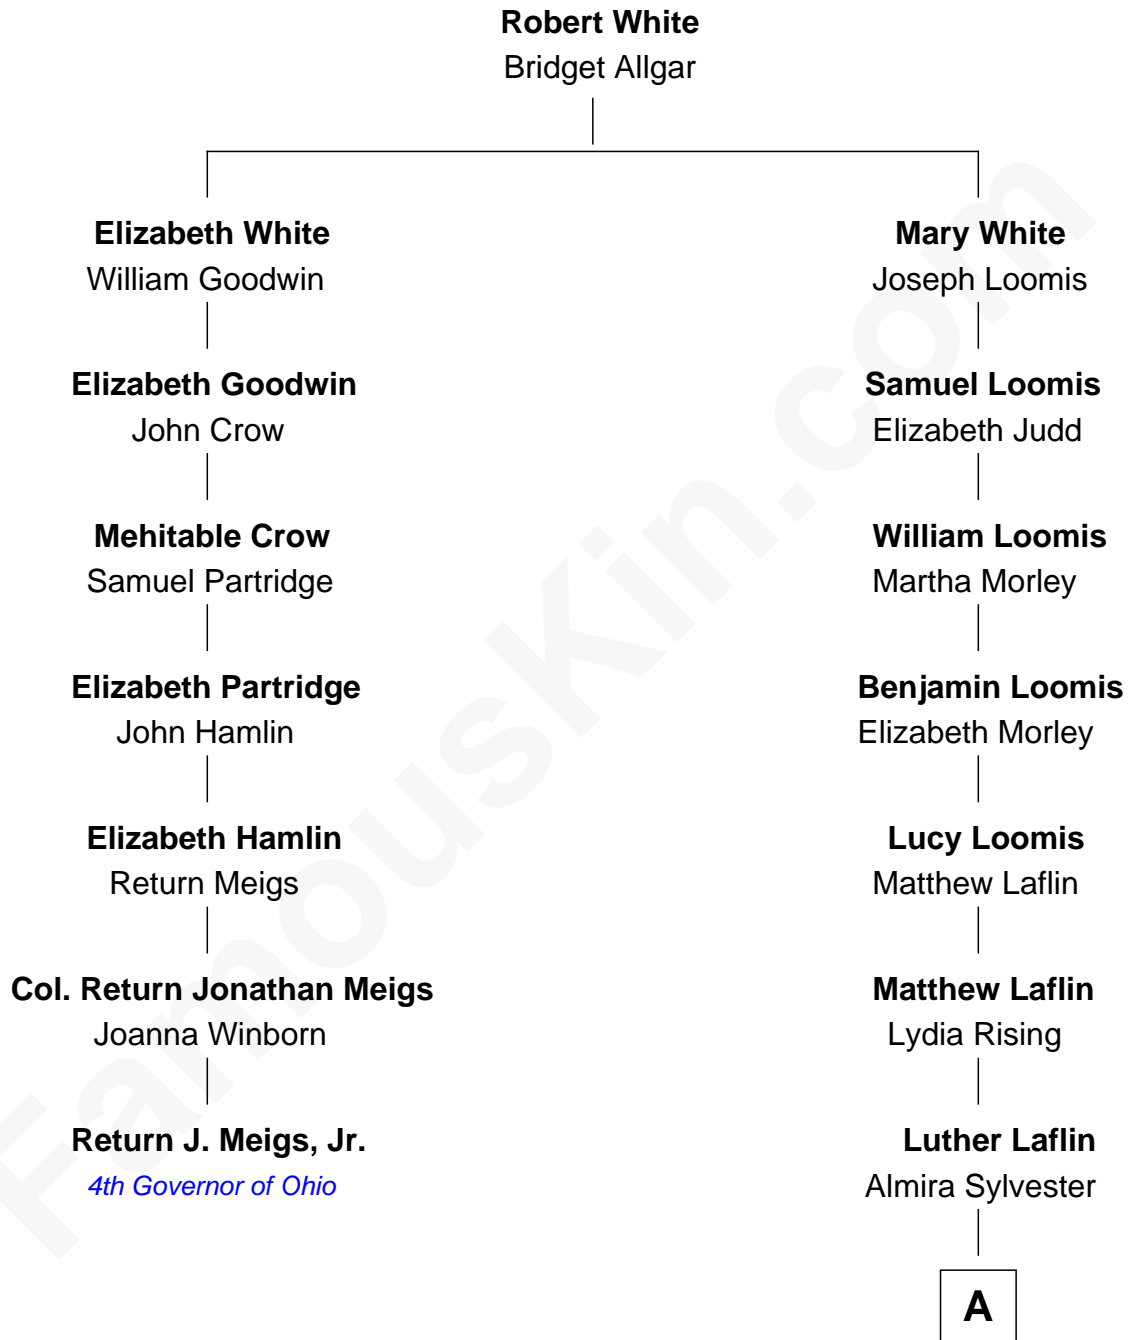

FamousKin.com Relationship Chart of

Return J. Meigs, Jr.

4th Governor of Ohio

6th cousin 5 times removed of

Sigourney Weaver

Movie Actress

A

—
Sylvester Hall Laflin

Anna Weaver Staats

—
Jane Weaver Laflin

Francis Milton Weaver

—
Sylvester Laflin Weaver

Amabel Dixon

—
Sylvester Laflin Weaver

Desiree Mary Lucy Hawkins

—
Sigourney Weaver