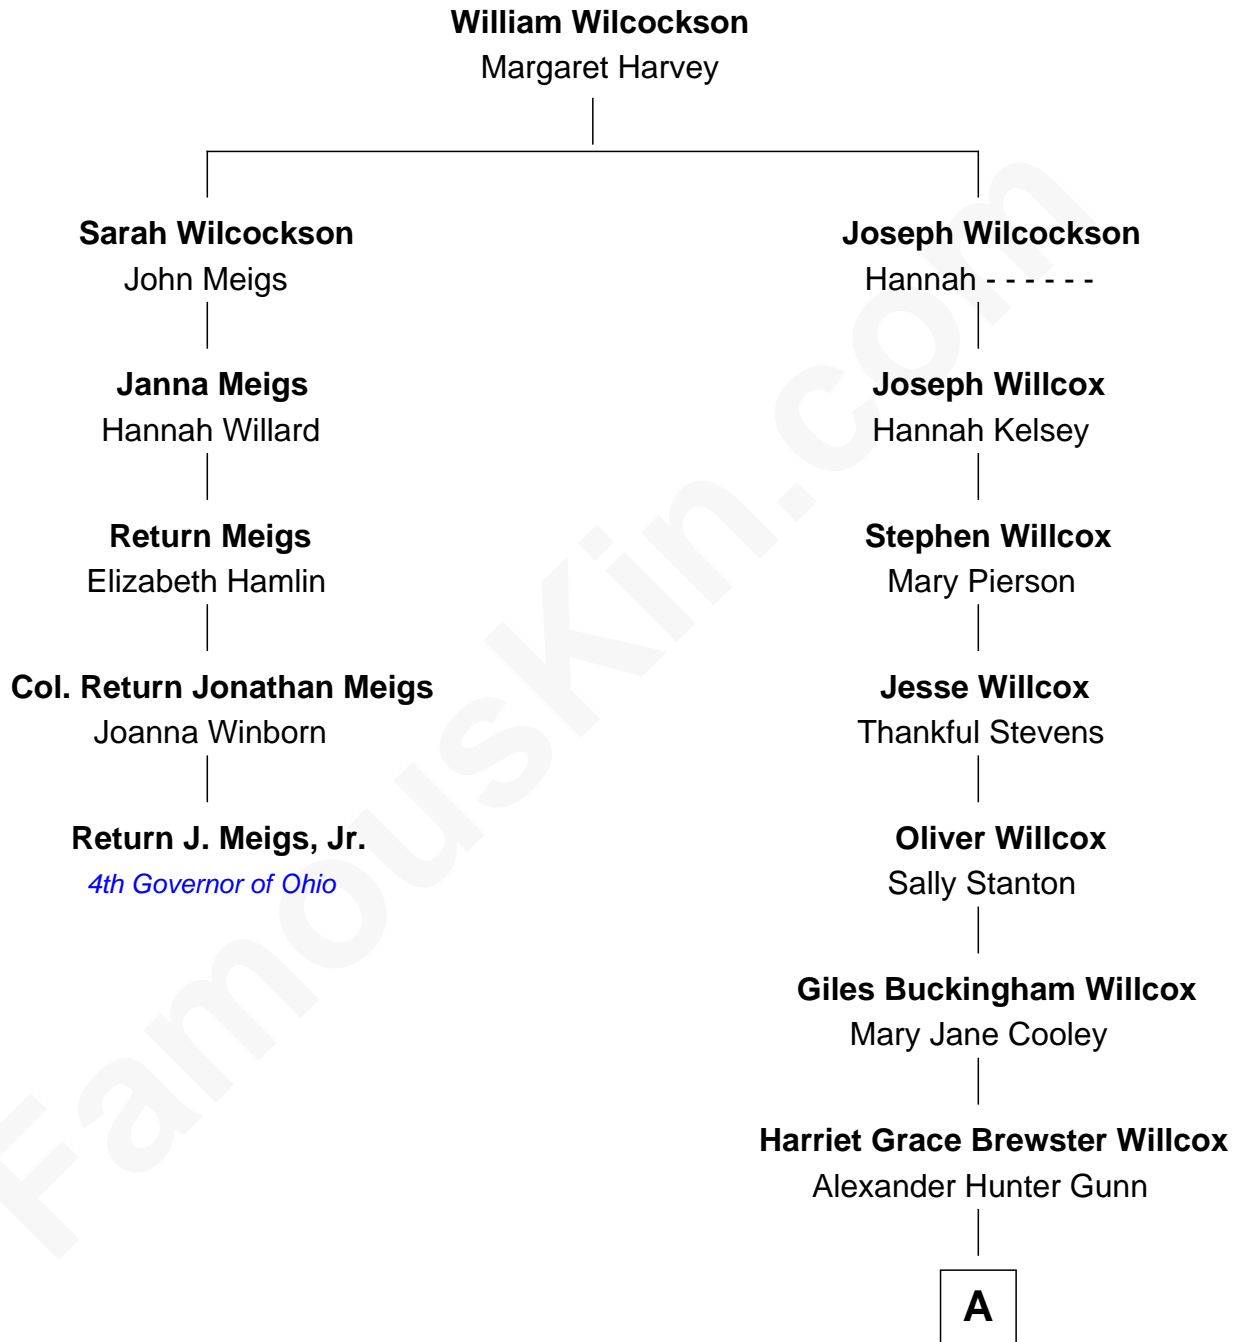

# FamousKin.com Relationship Chart of

**Return J. Meigs, Jr.**

*4th Governor of Ohio*

4th cousin 5 times removed of

**Elisabeth Shue**

*TV and Movie Actress*

A

**Mary Brewster Gunn**  
Adoniram Judson Wells

**Anne Brewster Wells**  
James William Shue

**Elisabeth Shue**  
*TV and Movie Actress*

FamousKin.com