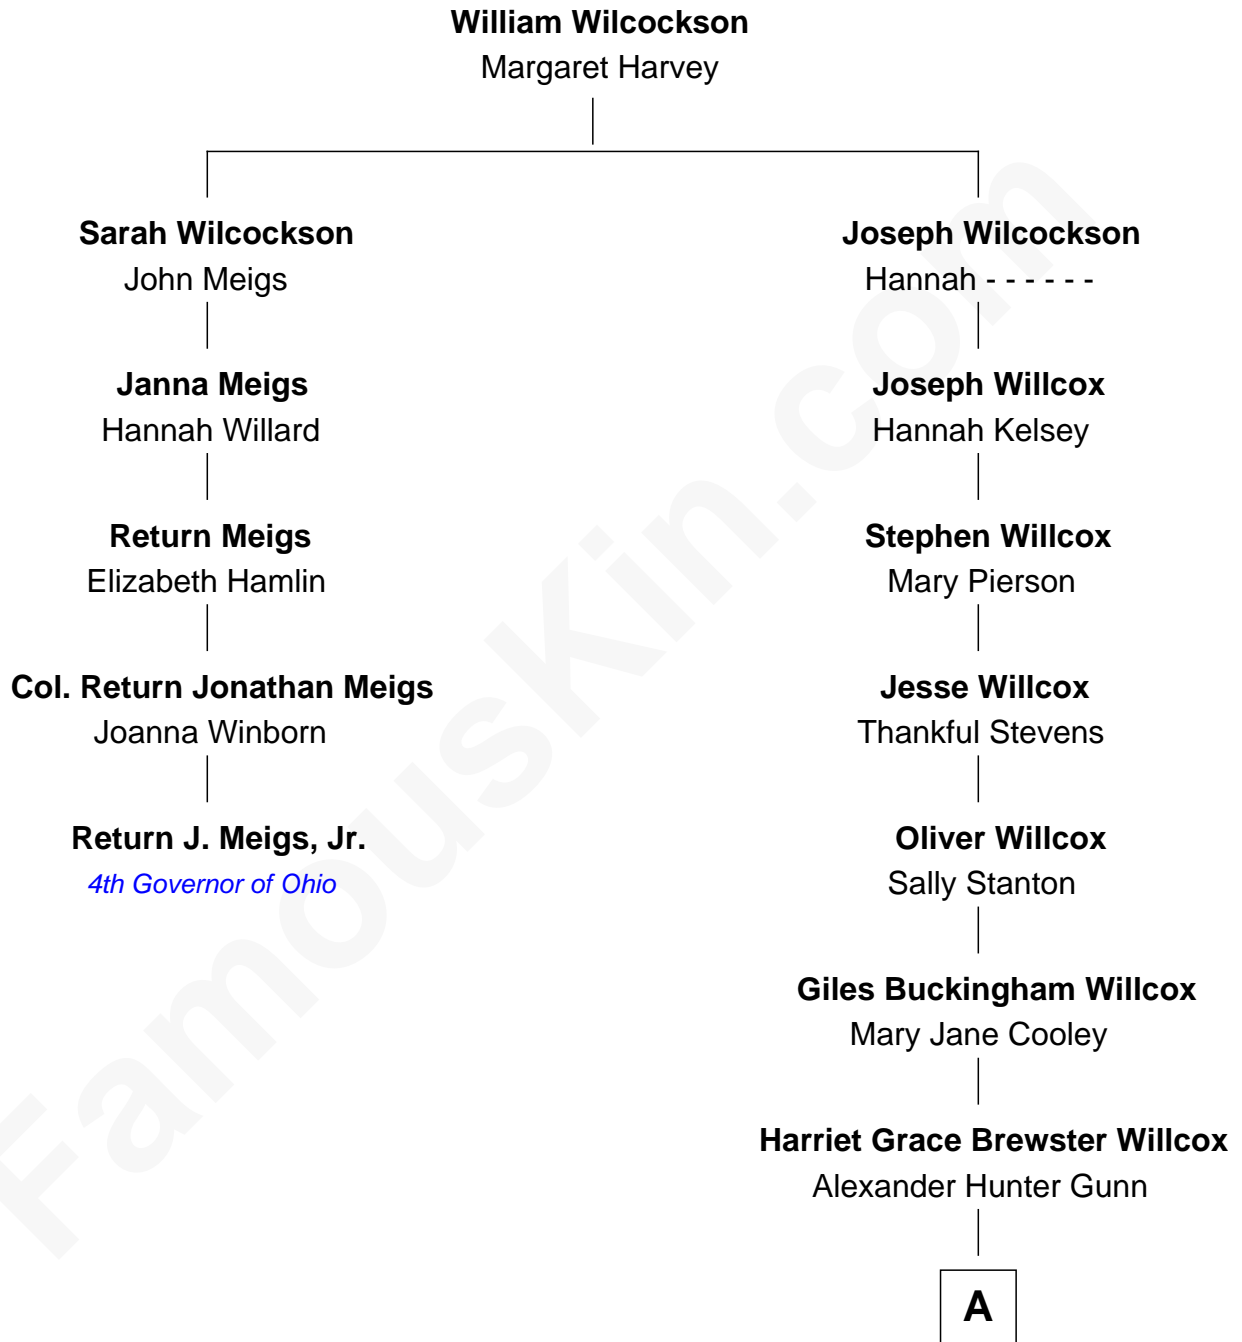

FamousKin.com Relationship Chart of

Return J. Meigs, Jr.

4th Governor of Ohio

4th cousin 5 times removed of

Andrew Shue

TV Actor

A

Mary Brewster Gunn
Adoniram Judson Wells

Anne Brewster Wells
James William Shue

Andrew Shue
TV Actor

FamousKin.com