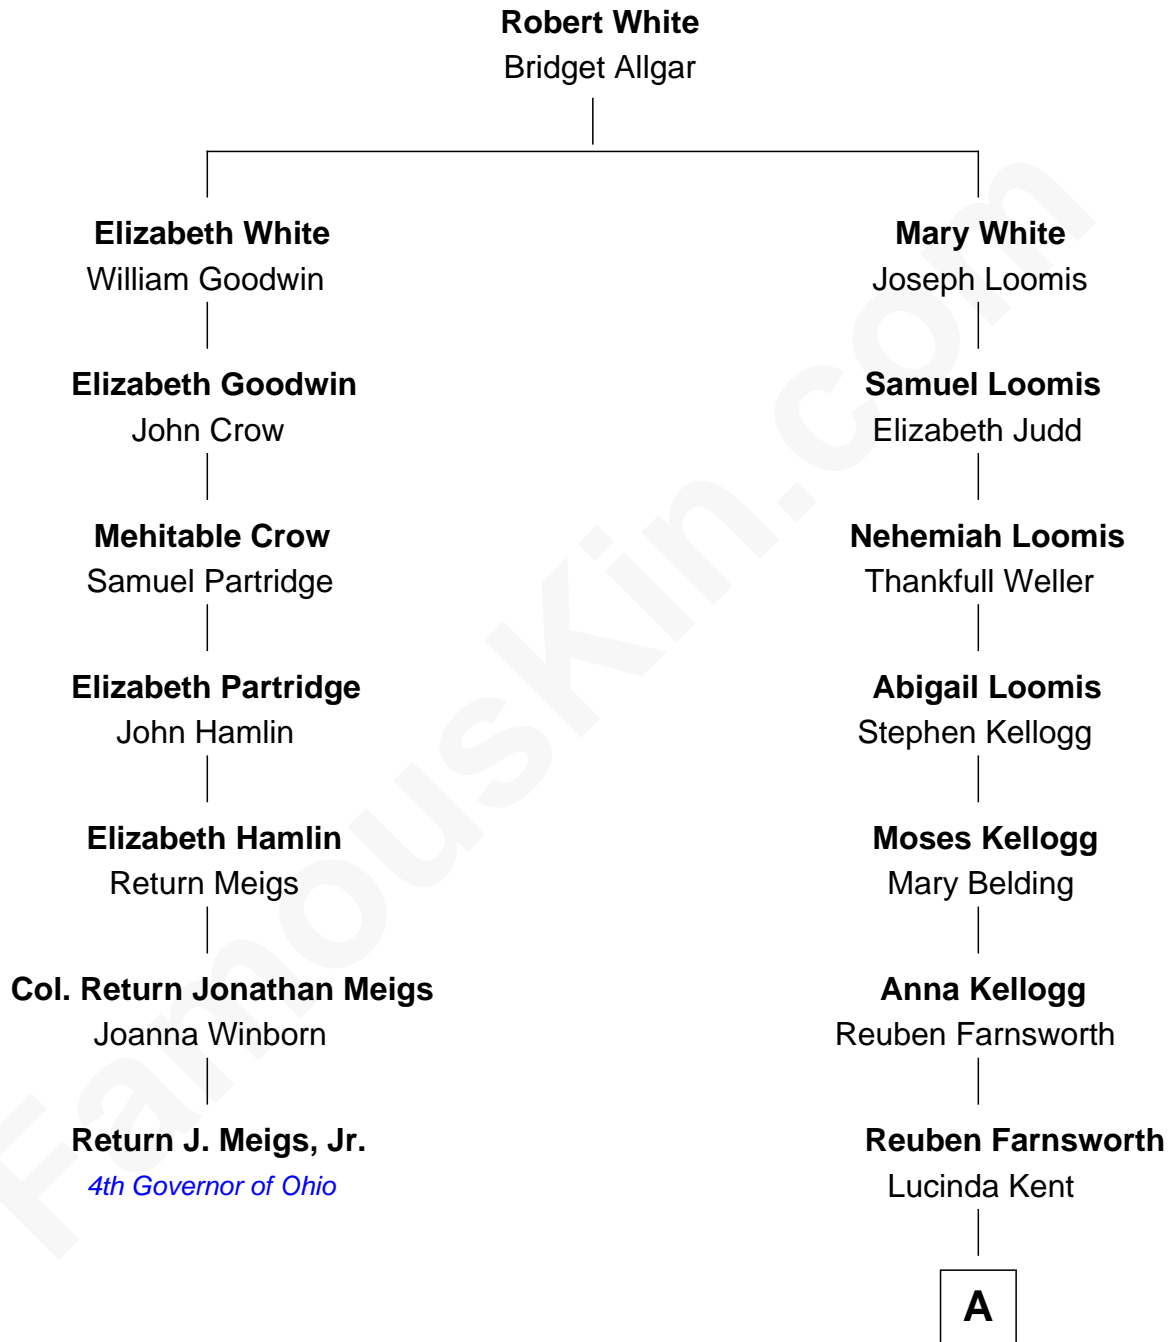

FamousKin.com

Relationship Chart of

Return J. Meigs, Jr.

4th Governor of Ohio

6th cousin 6 times removed of

Amy Adams
Movie Actress

A

—
Louisa Caroline Farnsworth

Austin Shipp

—
Dr. Milford Bard Shipp

Ellis Reynolds

—
Olea Shipp

John Hyrum Hill

—
Olea Lorraine Hill

Frank Ralph Adams

—
Richard Kent Adams