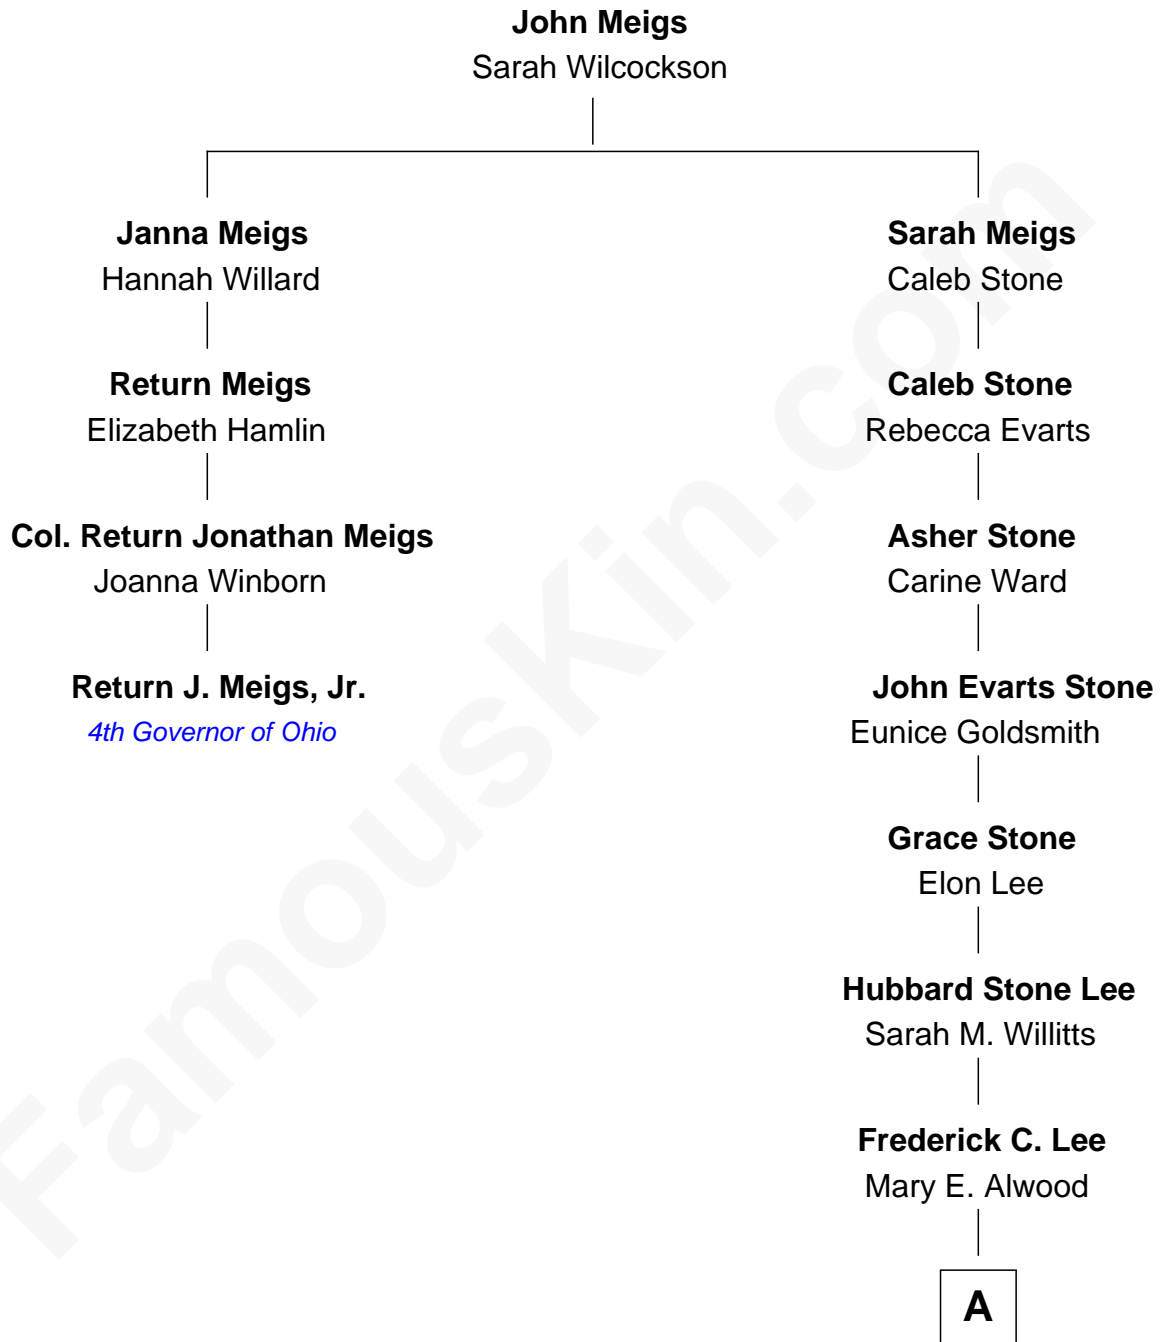

FamousKin.com Relationship Chart of

Return J. Meigs, Jr.

4th Governor of Ohio

3rd cousin 6 times removed of

Brewster H. Shaw

NASA Astronaut

A

Harry Pearl Lee

Lucy G. McNutt

Leone Marguerite Lee

Brewster Hopkinson Shaw

Brewster H. Shaw

NASA Astronaut

FamousKin.com