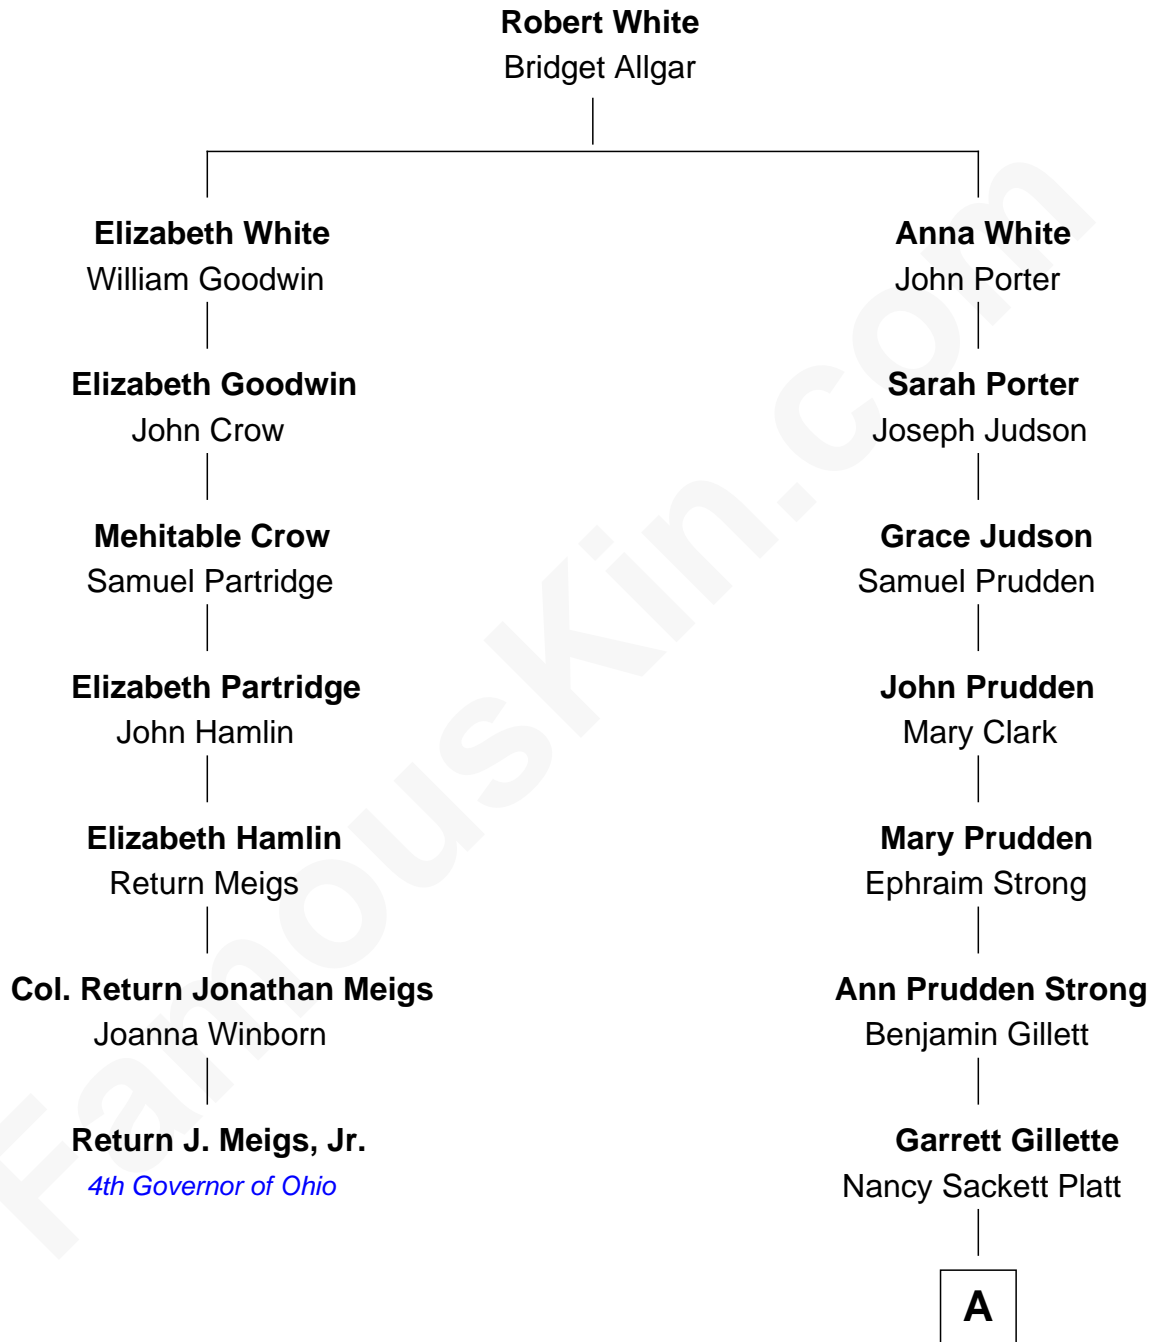

# FamousKin.com Relationship Chart of

**Return J. Meigs, Jr.**

*4th Governor of Ohio*

6th cousin 5 times removed of

**Treat Williams**

*TV & Movie Actor*

**A**

**Rufus M. Gillette**

Abigail Payne

**Mary Abigail Gillette**

George Willey Andrew

**Treat Payne Andrew**

Eleanor Barnum

**Marian Andrew**

Richard Norman Williams

**Treat Williams**