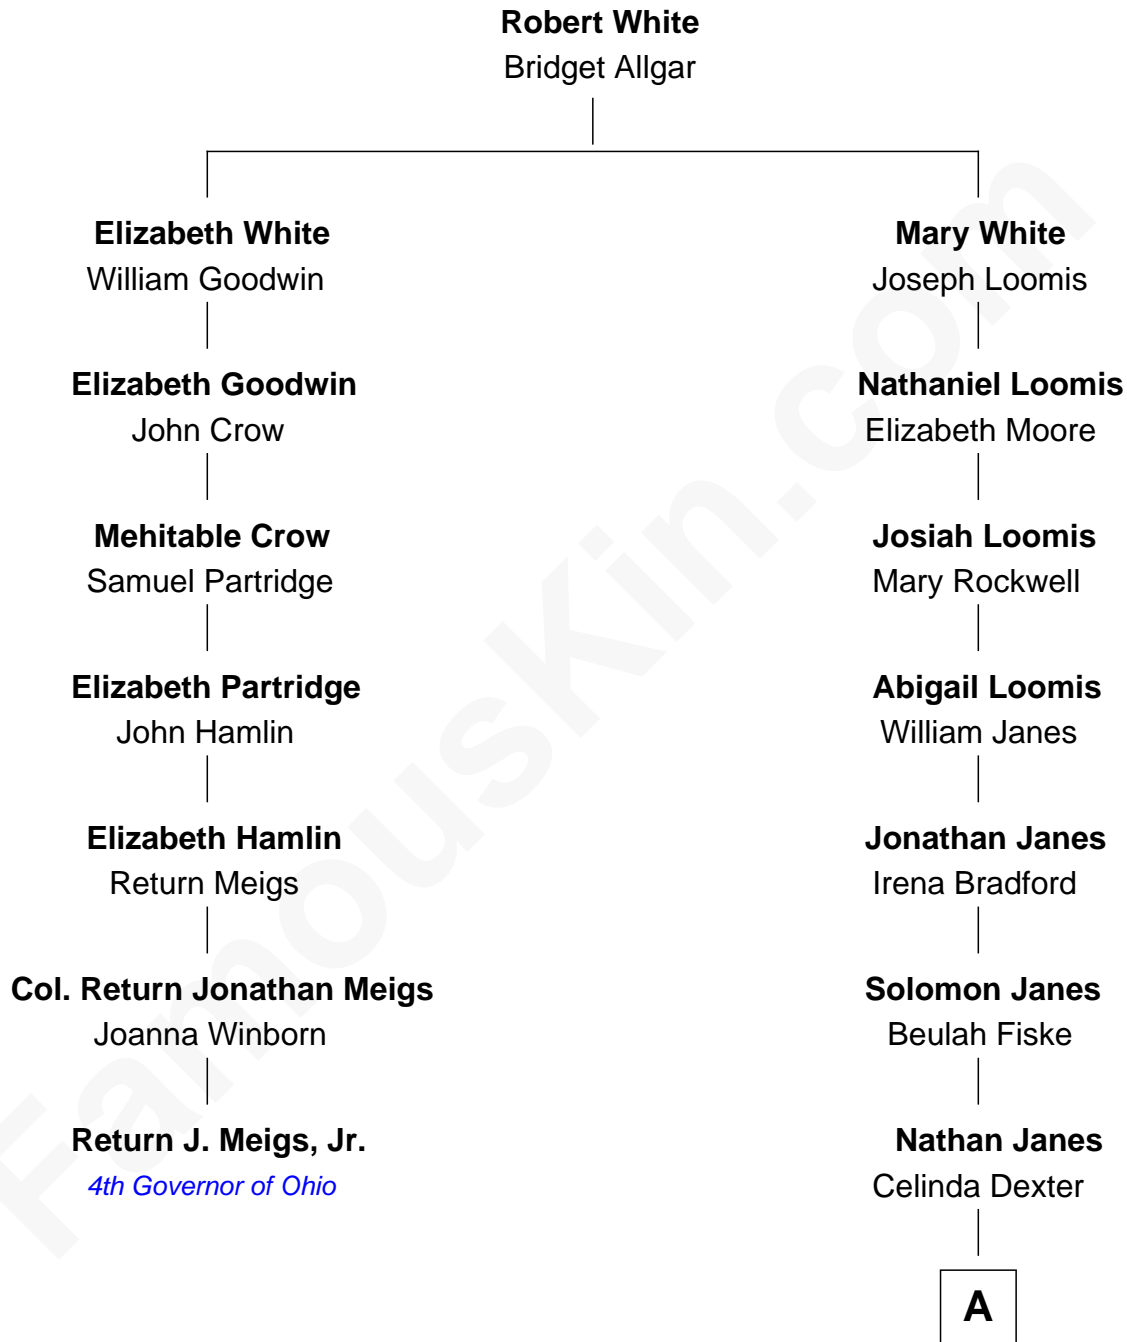

**FamousKin.com**  
**Relationship Chart of**  
**Return J. Meigs, Jr.**  
*4th Governor of Ohio*

6th cousin 5 times removed of

**Peter Fonda**  
*TV and Movie Actor*

A

Henry Clinton Jaynes

Almira Louger Jacobs

Henry Silas Jaynes

Elma L. Lanphear

Herberta Elma Jaynes

William Brace Fonda

Henry Jaynes Fonda

Frances Ford Seymour

**Peter Fonda**

*TV and Movie Actor*