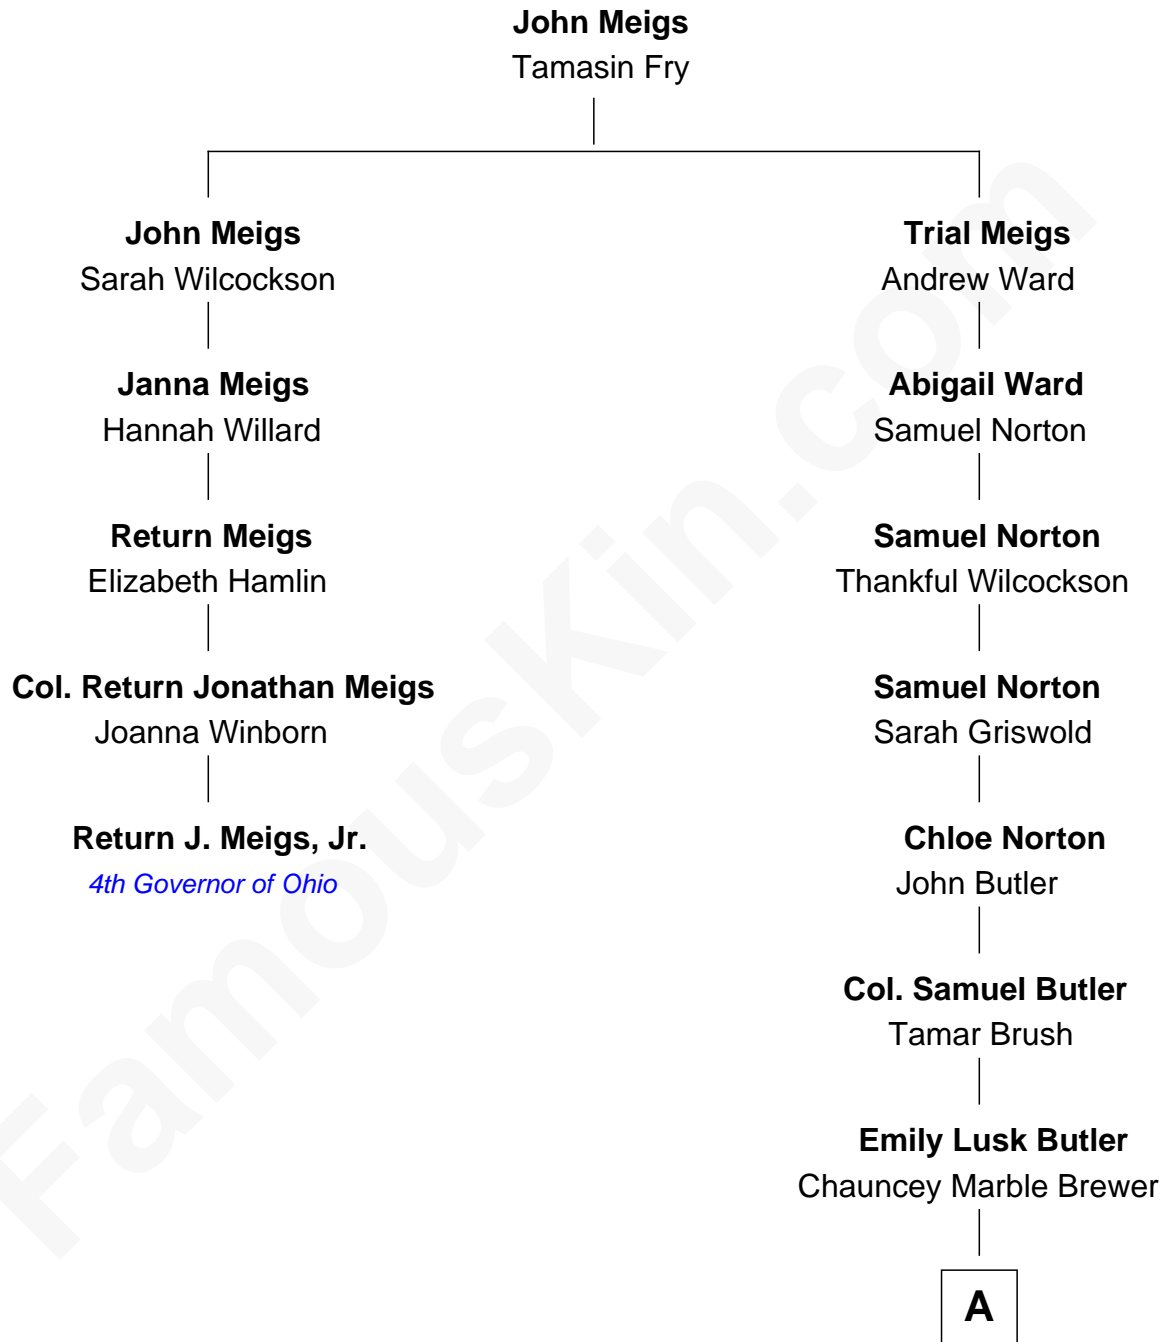

FamousKin.com
Relationship Chart of
Return J. Meigs, Jr.
4th Governor of Ohio

4th cousin 7 times removed of

Bridget Fonda
Movie Actress

A

Charles Dickey Brewer

Anna M. DeWolfe

Chauncey M. Brewer

Anna E. Gauslin

Chauncey Marble Brewer

Mary Alice Sweet

Susan Jane Brewer

Peter H. Fonda

Bridget Fonda

Movie Actress