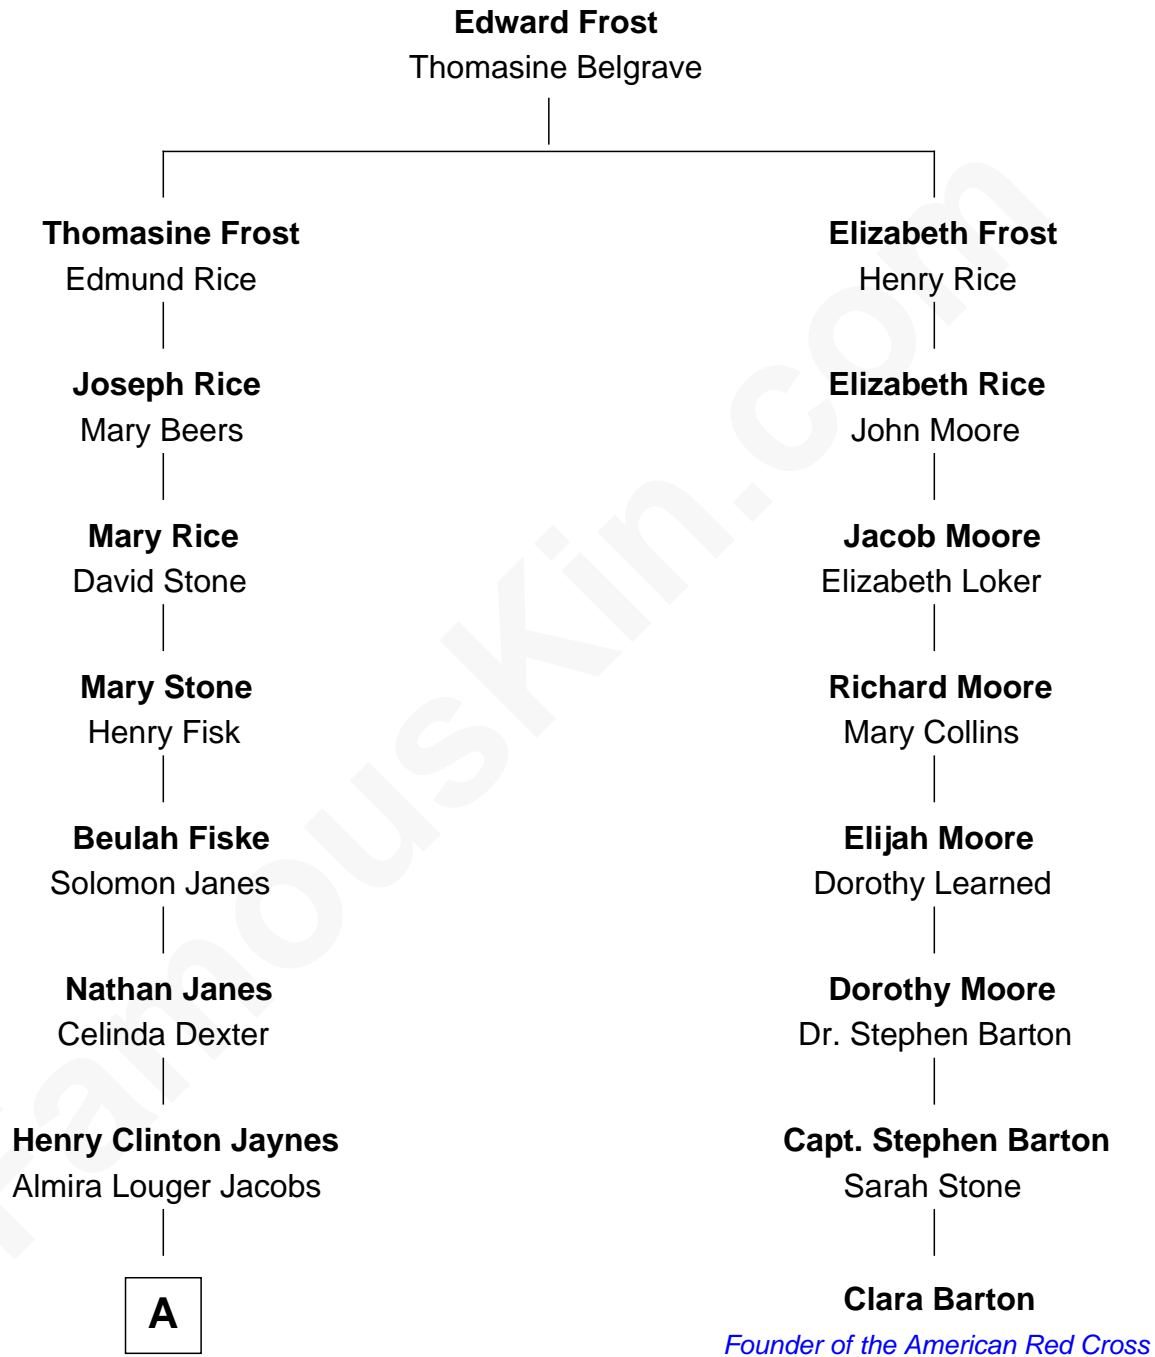

FamousKin.com Relationship Chart of

Peter Fonda

TV and Movie Actor

7th cousin 3 times removed of

Clara Barton

Founder of the American Red Cross

A

Henry Silas Jaynes

Elma L. Lanphear

Herberta Elma Jaynes

William Brace Fonda

Henry Jaynes Fonda

Frances Ford Seymour

Peter Fonda

TV and Movie Actor

FamousKin.com