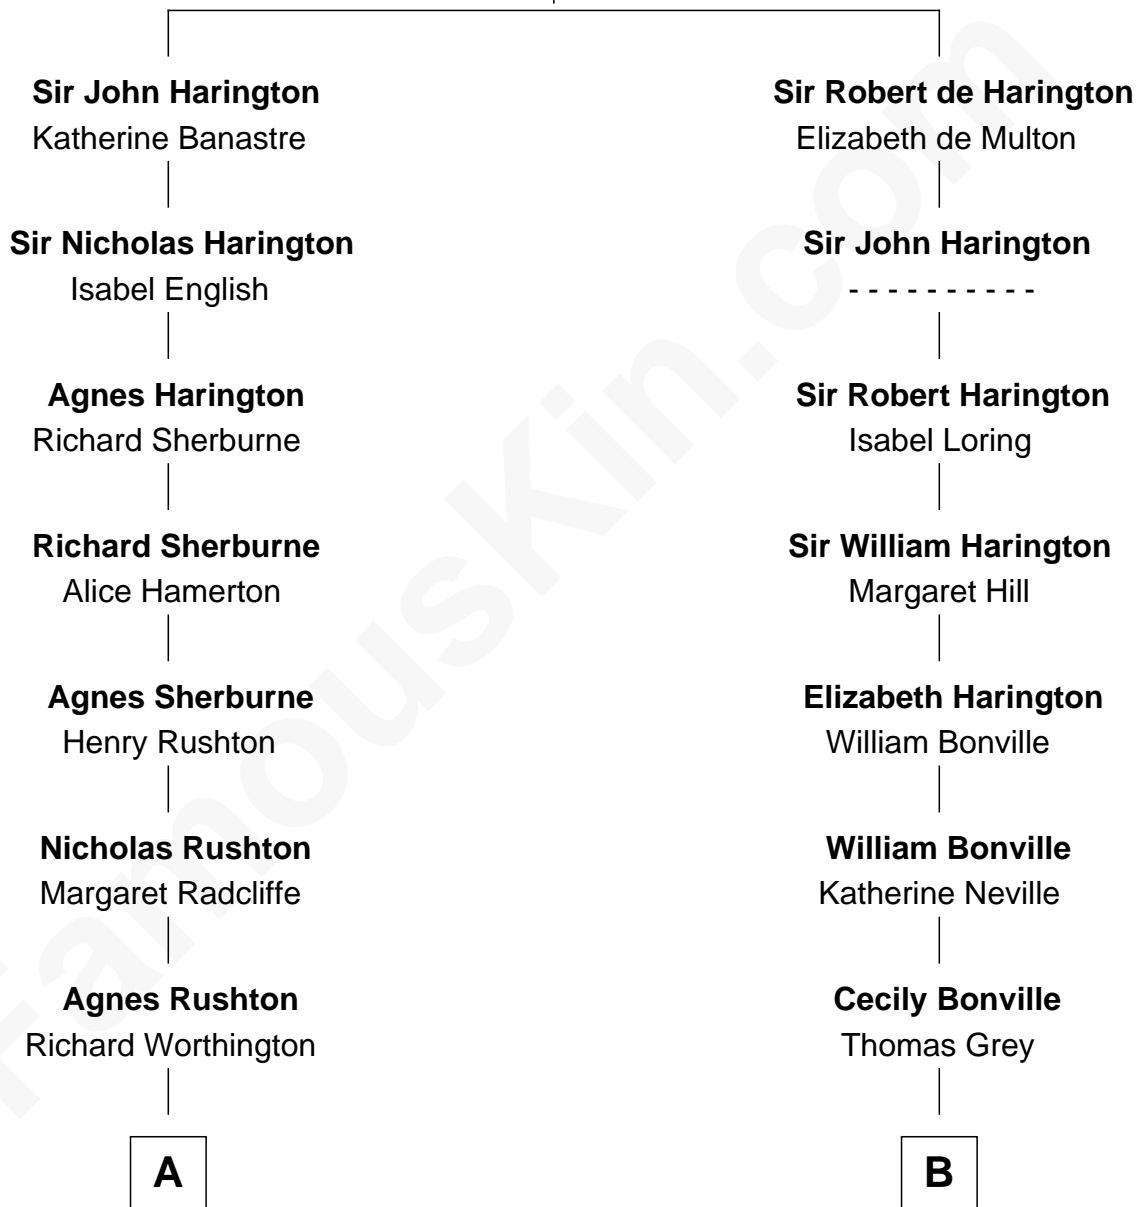

# FamousKin.com Relationship Chart of

**Peter Fonda**

*TV and Movie Actor*

20th cousin 1 time removed of

**Herbert Hoover**

*31st U.S. President*

**Sir John de Harington**

Joan - - - - -

**C**

**George DeVillers Seymour**

Frances Gabriella Ford

**Eugene Ford Seymour**

Sophie Mildred Bower

**Frances Ford Seymour**

Henry Jaynes Fonda

**Peter Fonda**