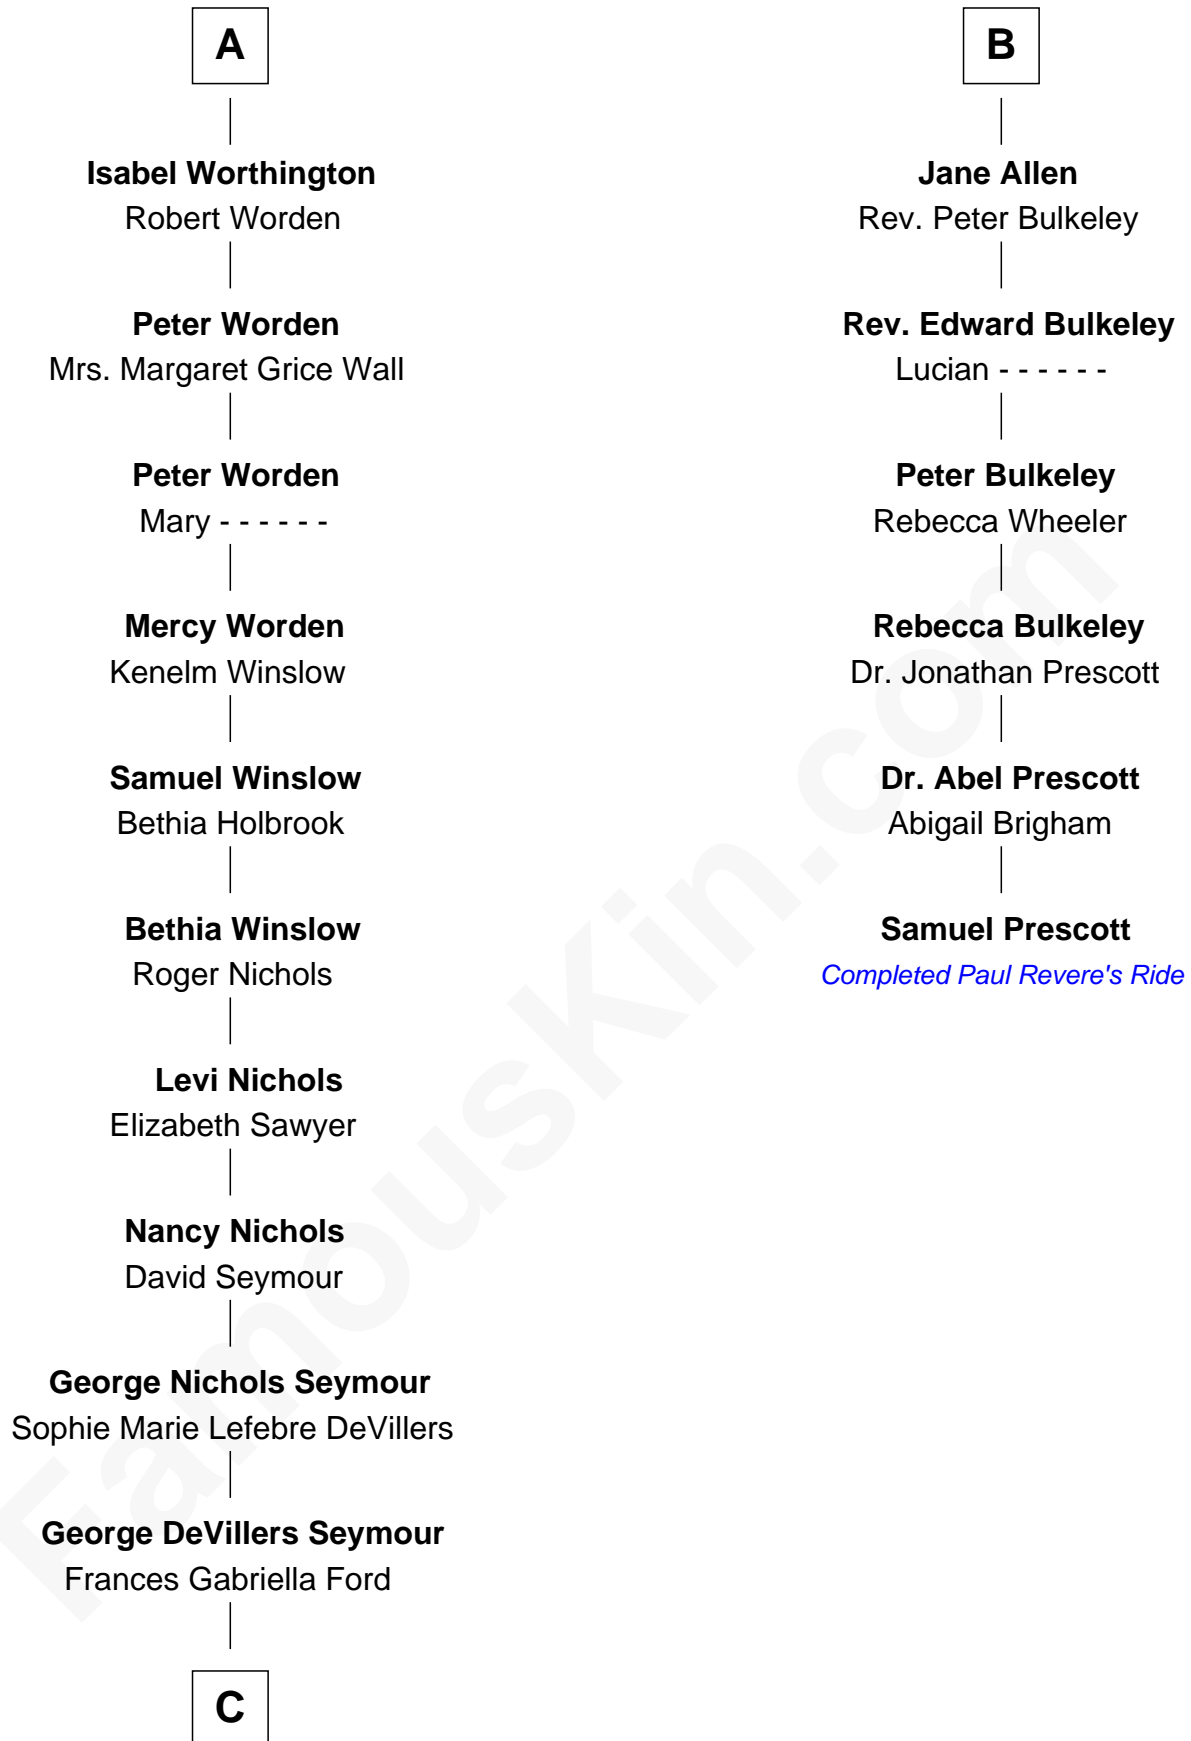

FamousKin.com Relationship Chart of

Peter Fonda

TV and Movie Actor

12th cousin 7 times removed of

Samuel Prescott

Completed Paul Revere's Midnight Ride

C

Eugene Ford Seymour