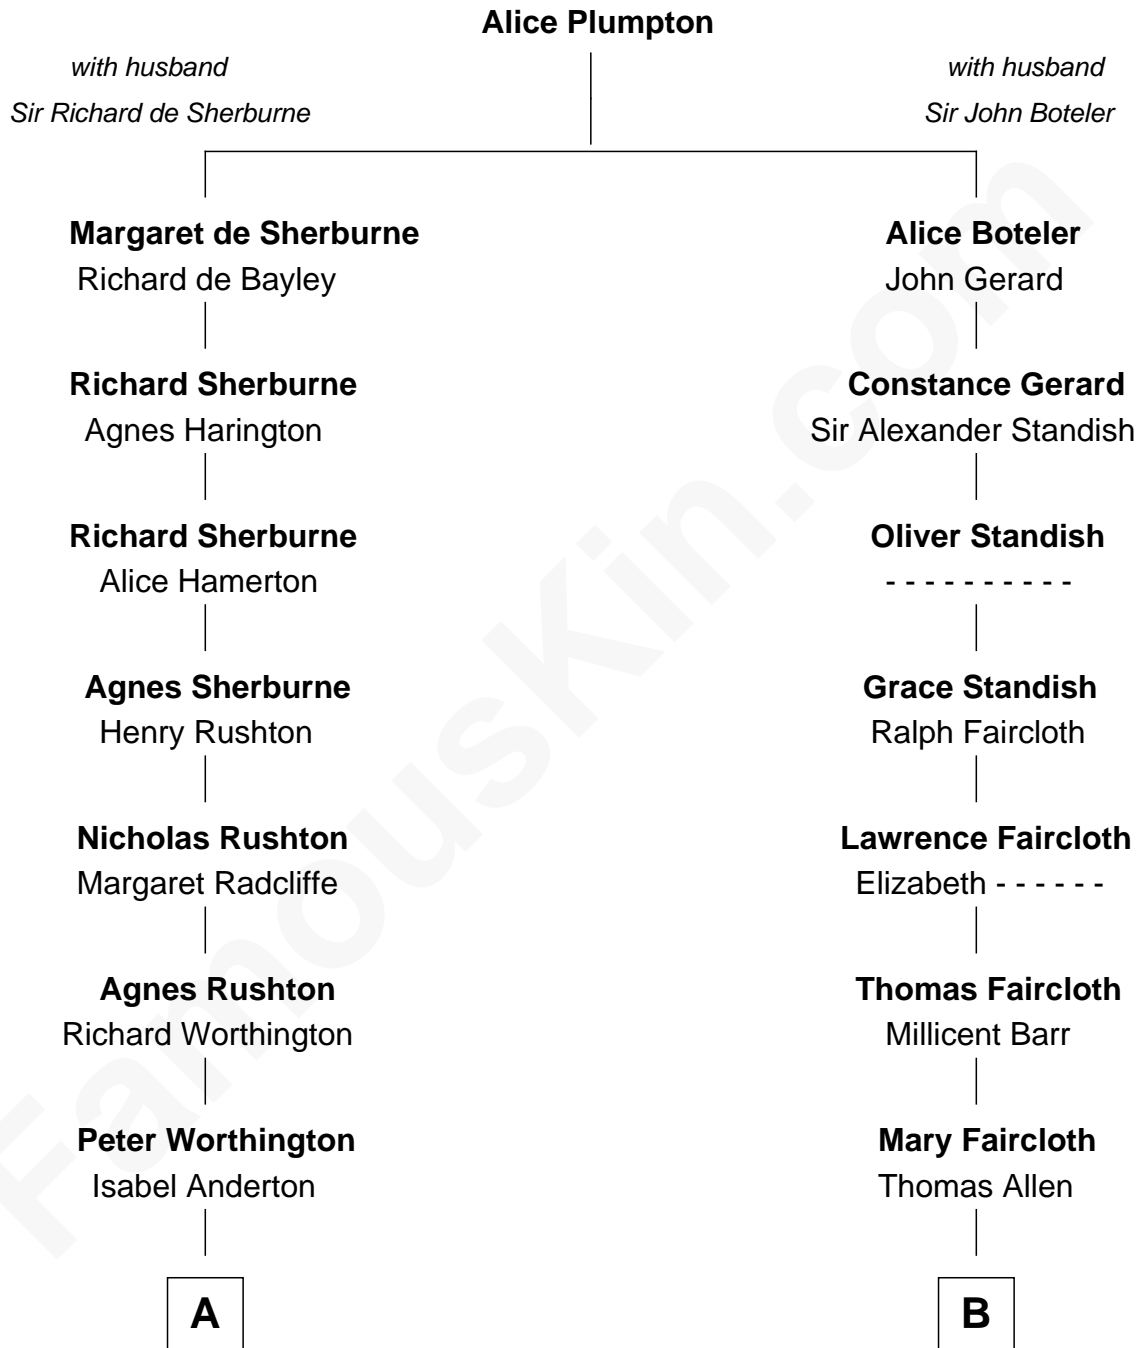

FamousKin.com Relationship Chart of

Peter Fonda

TV and Movie Actor

12th cousin 7 times removed of

Samuel Prescott

Completed Paul Revere's Midnight Ride

C

Eugene Ford Seymour

Sophie Mildred Bower

Frances Ford Seymour

Henry Jaynes Fonda

Peter Fonda

TV and Movie Actor

FamousKin.com