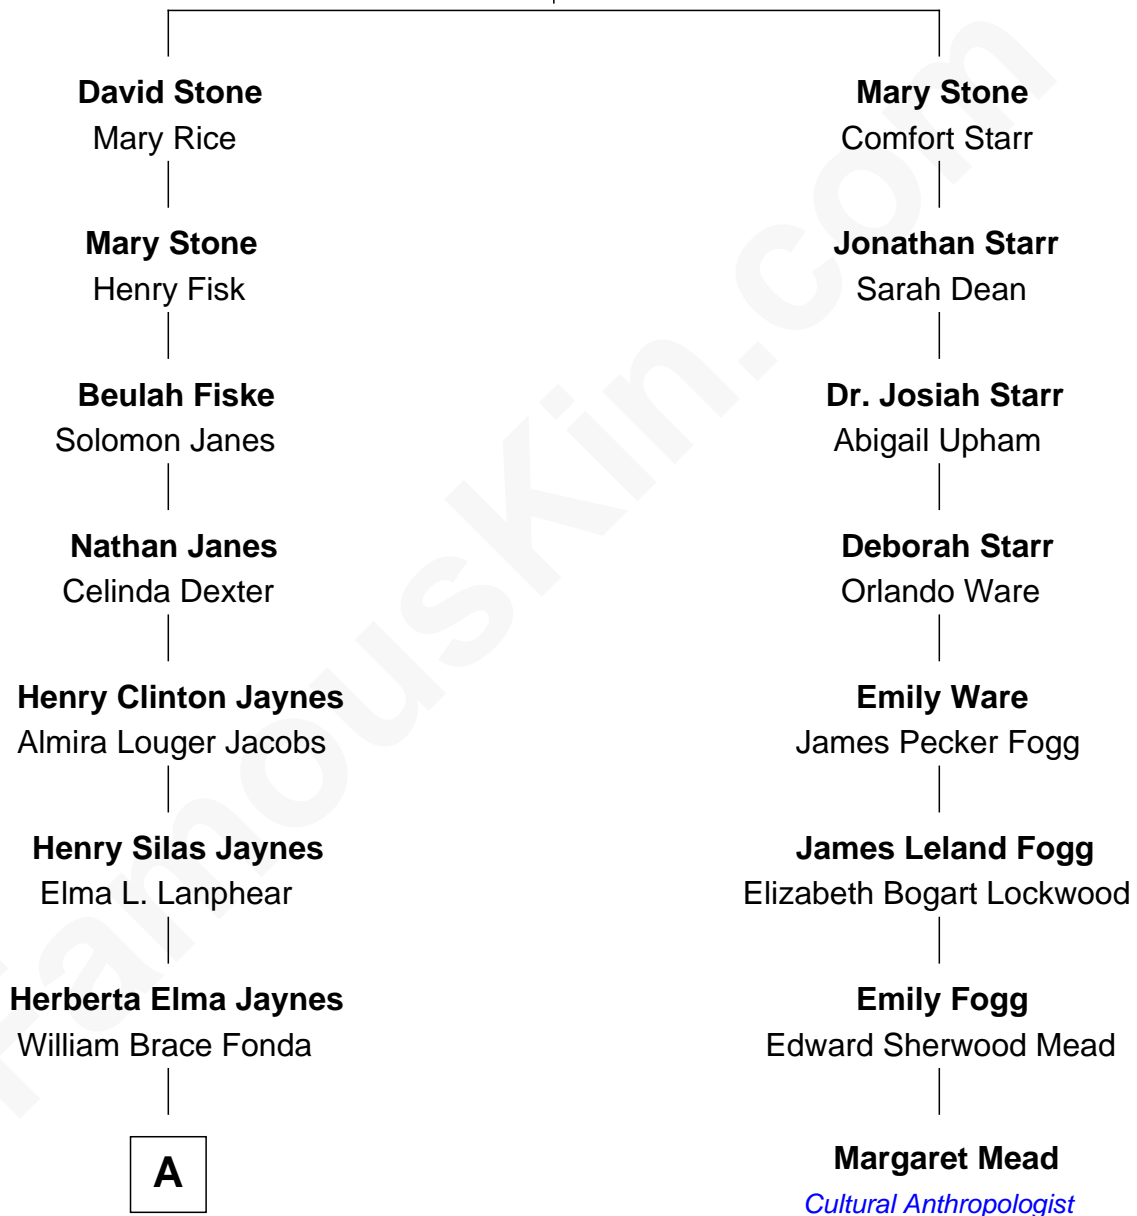

FamousKin.com Relationship Chart of

Peter Fonda

TV and Movie Actor

7th cousin 1 time removed of

Margaret Mead

Cultural Anthropologist

Simon Stone

Mary Whipple

A

Henry Jaynes Fonda
Frances Ford Seymour

Peter Fonda
TV and Movie Actor

FamousKin.com