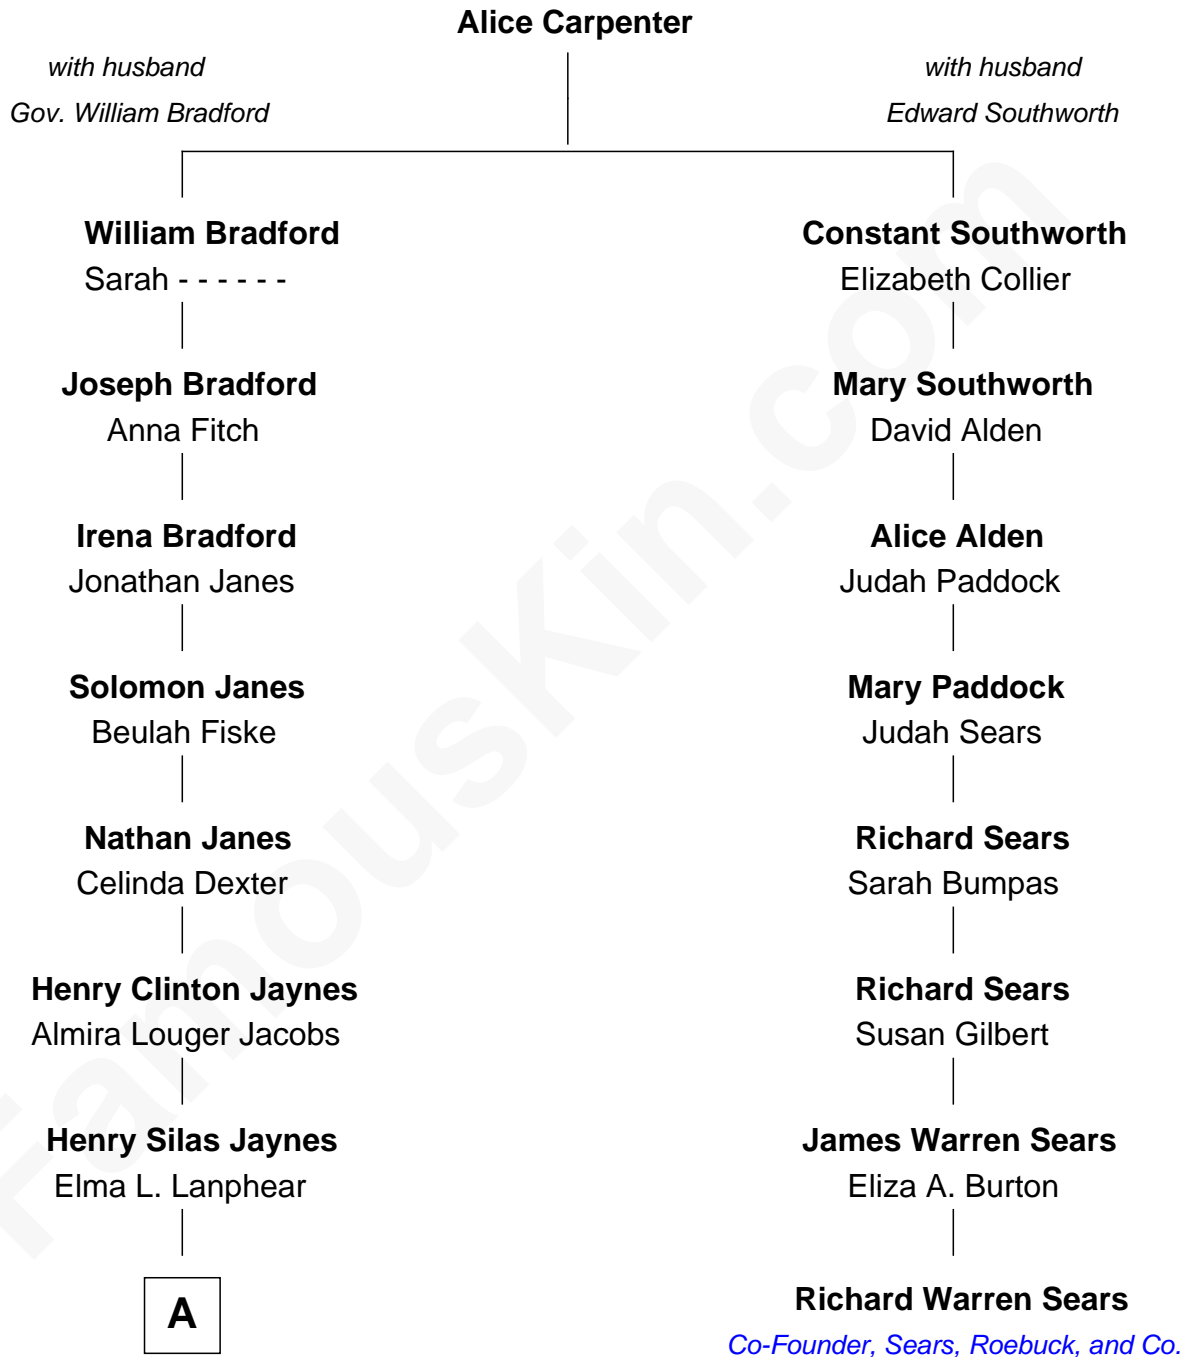

FamousKin.com Relationship Chart of

Peter Fonda

TV and Movie Actor

7th cousin 2 times removed of

Richard Warren Sears

Co-Founder of Sears, Roebuck, & Co.

A

Herberta Elma Jaynes

William Brace Fonda

Henry Jaynes Fonda

Frances Ford Seymour

Peter Fonda

TV and Movie Actor

FamousKin.com