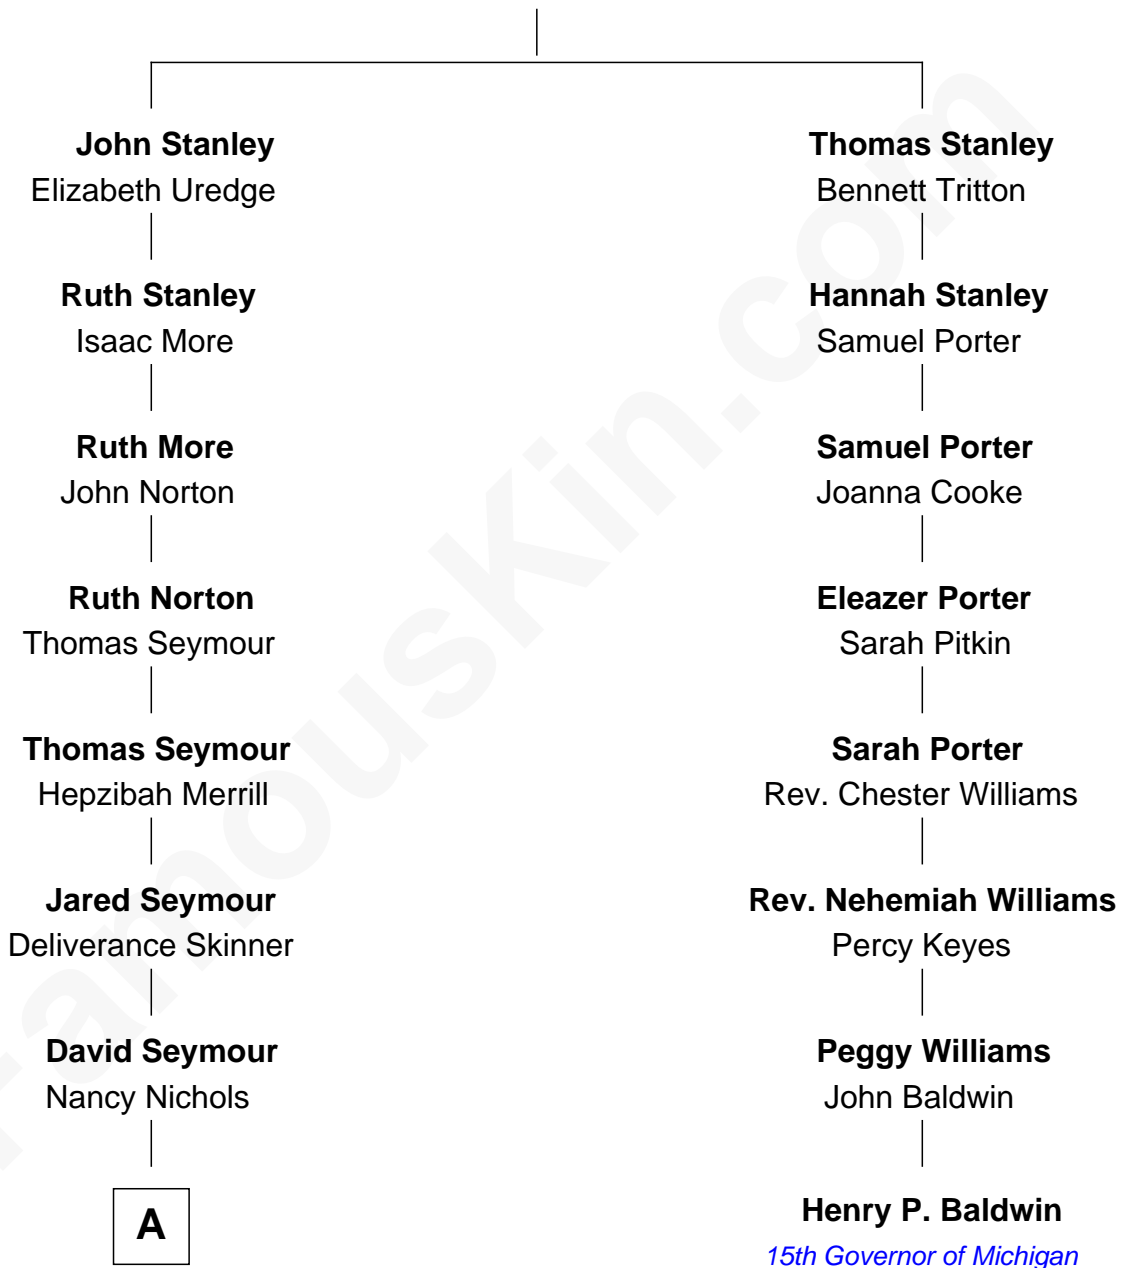

FamousKin.com Relationship Chart of

Peter Fonda

TV and Movie Actor

7th cousin 4 times removed of

Henry P. Baldwin

15th Governor of Michigan

Robert Stanley

A

George Nichols Seymour
Sophie Marie Lefebre DeVillers

George DeVillers Seymour
Frances Gabriella Ford

Eugene Ford Seymour
Sophie Mildred Bower

Frances Ford Seymour
Henry Jaynes Fonda

Peter Fonda
TV and Movie Actor