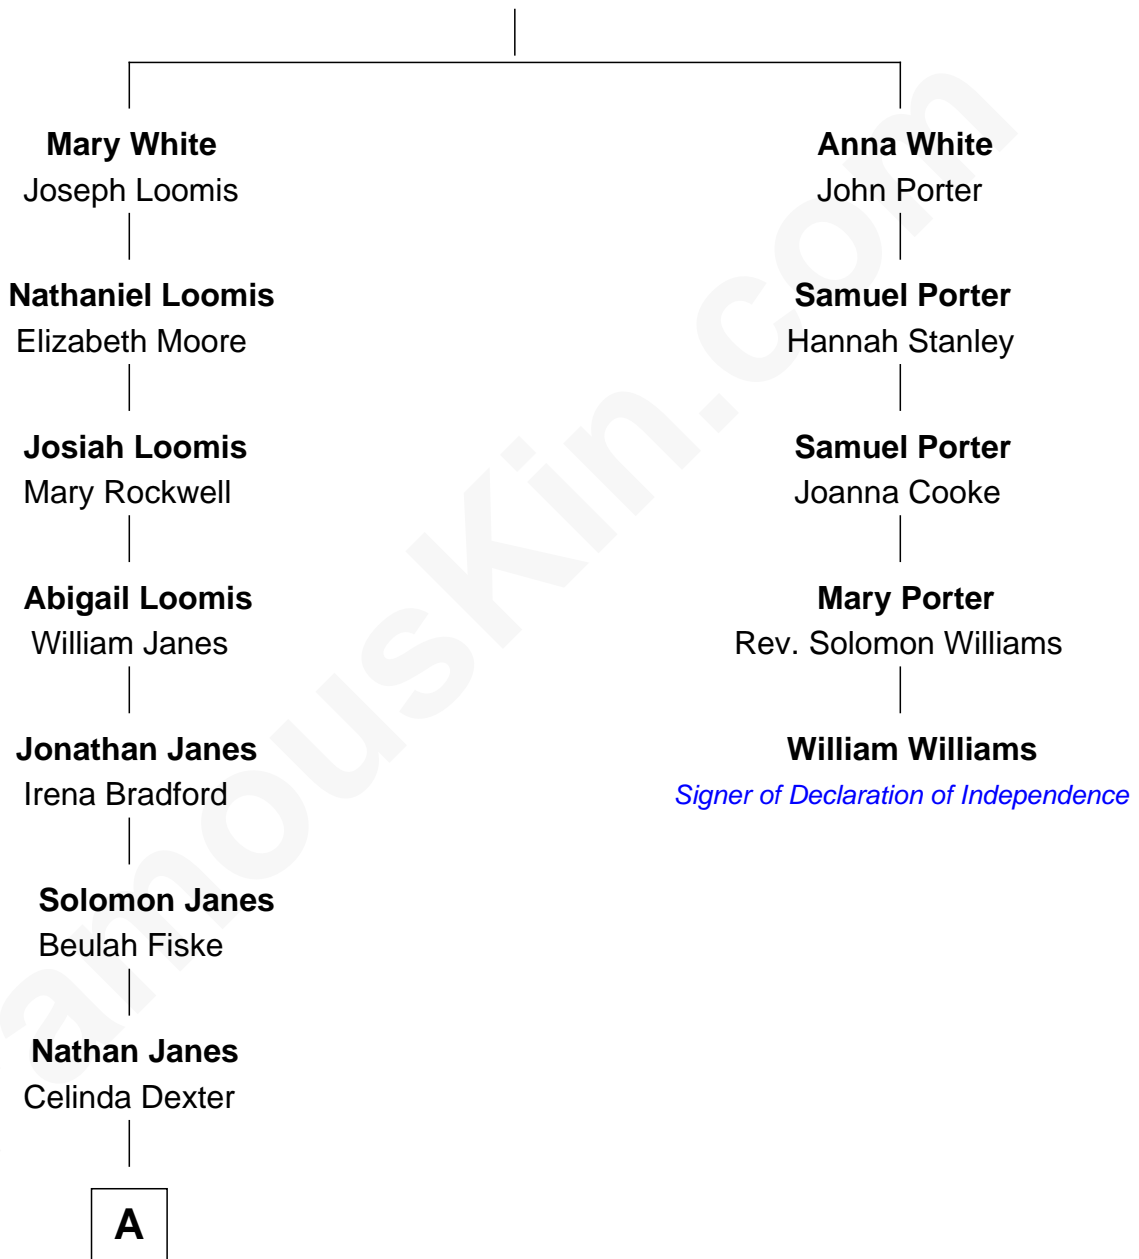

# FamousKin.com Relationship Chart of

**Peter Fonda**

*TV and Movie Actor*

4th cousin 7 times removed of

**William Williams**

*Signer of the Declaration of Independence*

**Robert White**

Bridget Allgar

**A**

Henry Clinton Jaynes

Almira Louger Jacobs

Henry Silas Jaynes

Elma L. Lanphear

Herberta Elma Jaynes

William Brace Fonda

Henry Jaynes Fonda