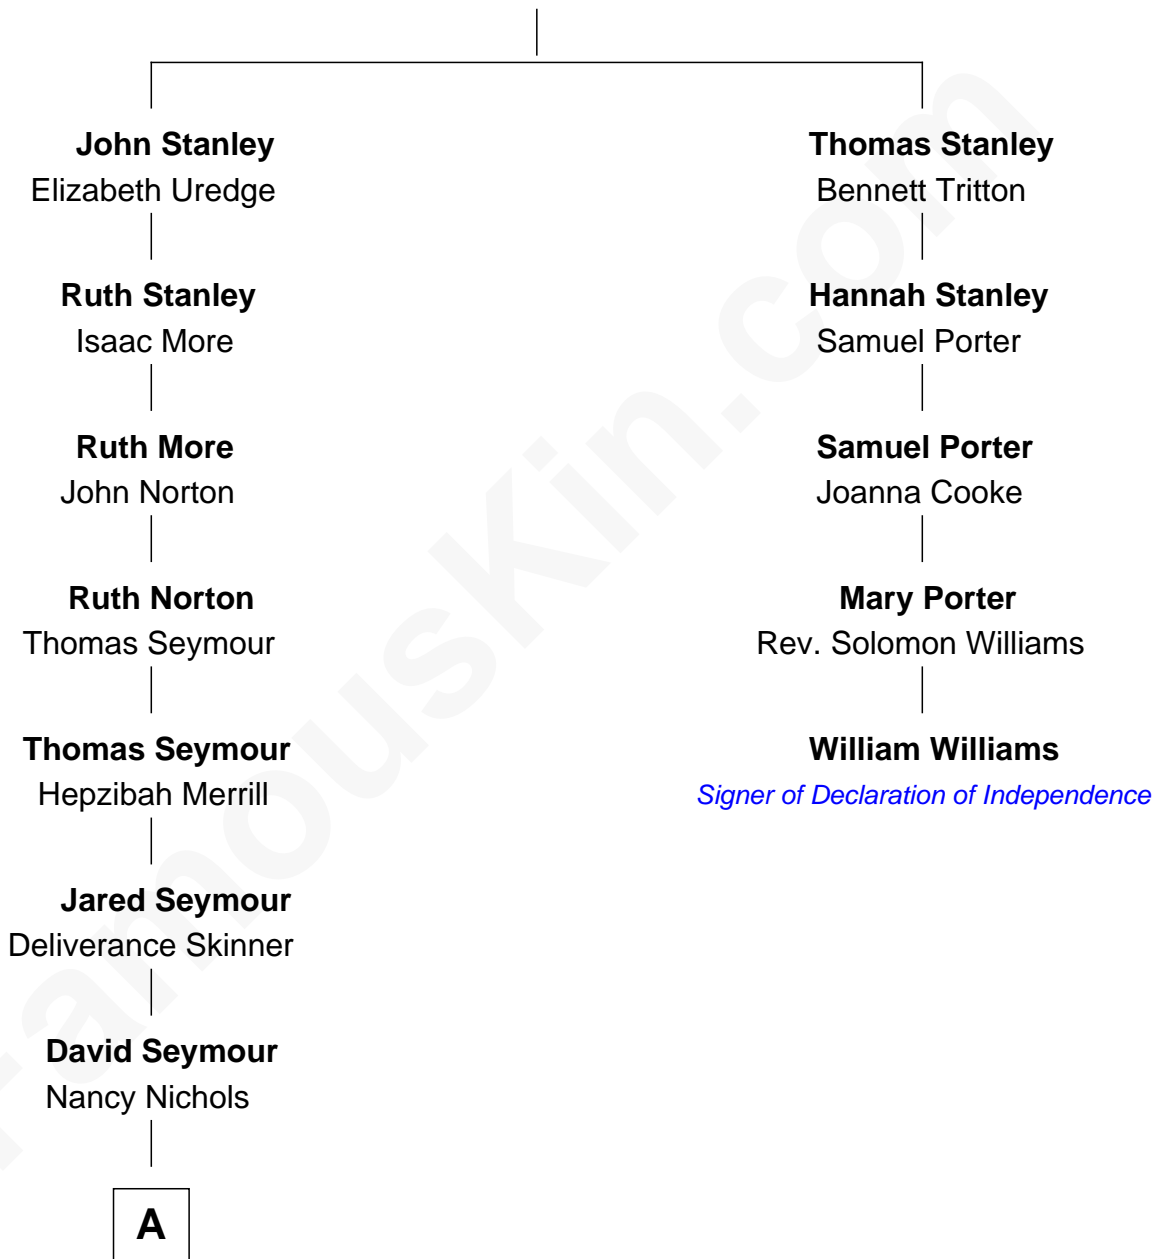

FamousKin.com Relationship Chart of

Peter Fonda

TV and Movie Actor

4th cousin 7 times removed of

William Williams

Signer of the Declaration of Independence

Robert Stanley

A

George Nichols Seymour
Sophie Marie Lefebre DeVillers

George DeVillers Seymour
Frances Gabriella Ford

Eugene Ford Seymour
Sophie Mildred Bower

Frances Ford Seymour
Henry Jaynes Fonda

Peter Fonda
TV and Movie Actor