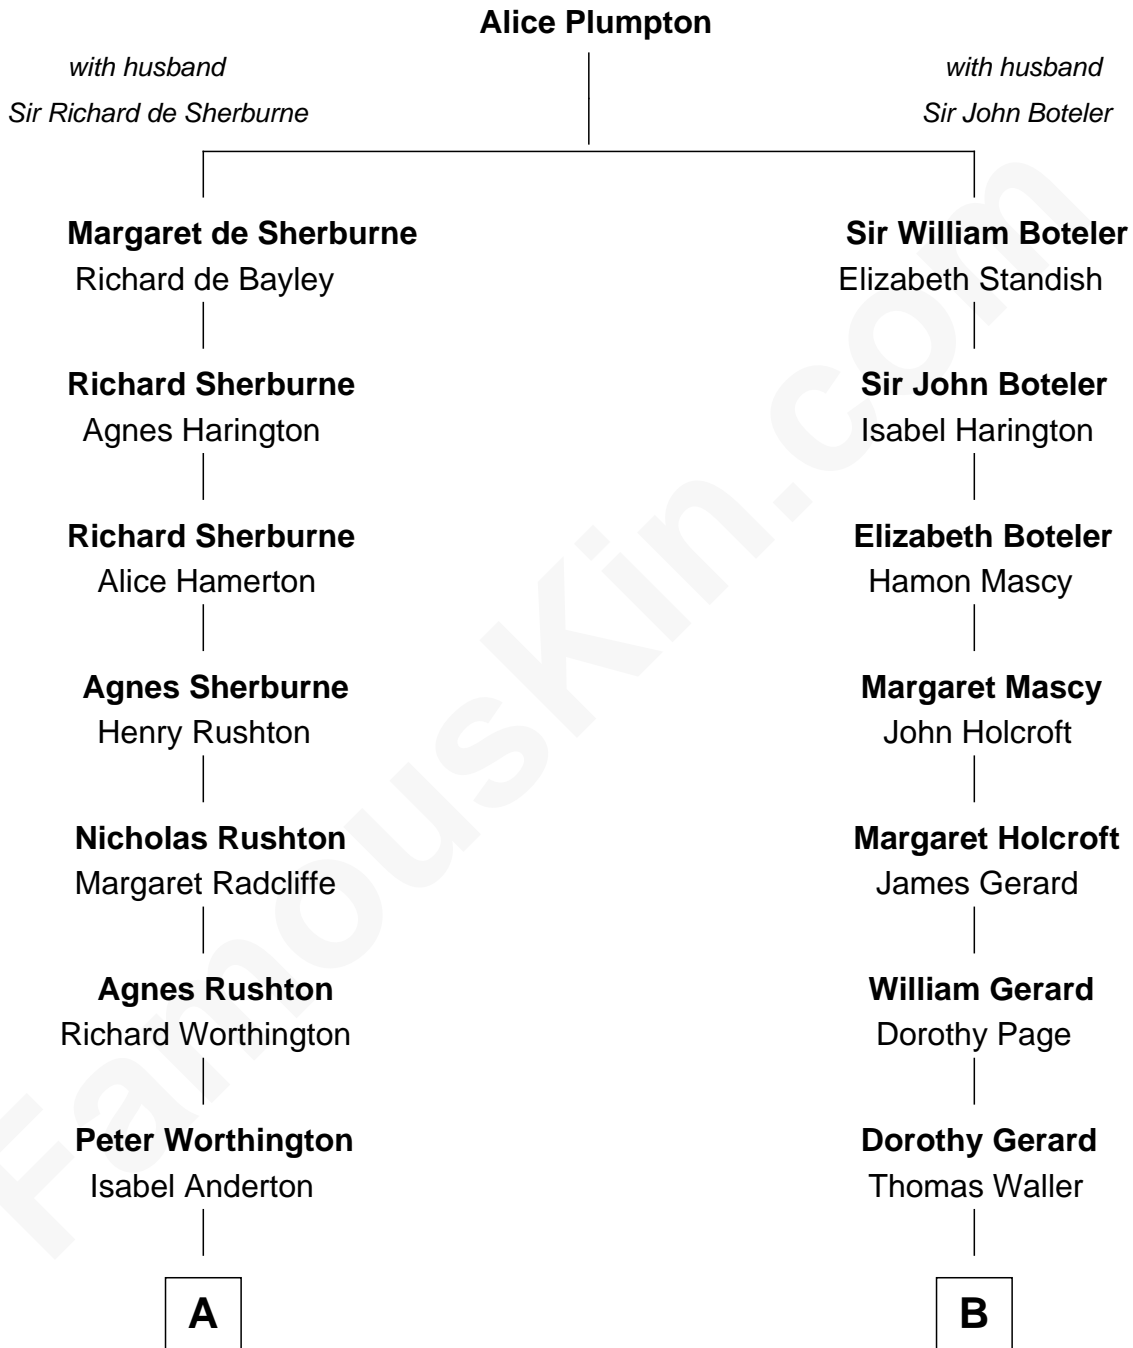

FamousKin.com Relationship Chart of

Peter Fonda

TV and Movie Actor

15th cousin 4 times removed of

Ellen (Herndon) Arthur

Wife of President Chester A. Arthur

C

Eugene Ford Seymour