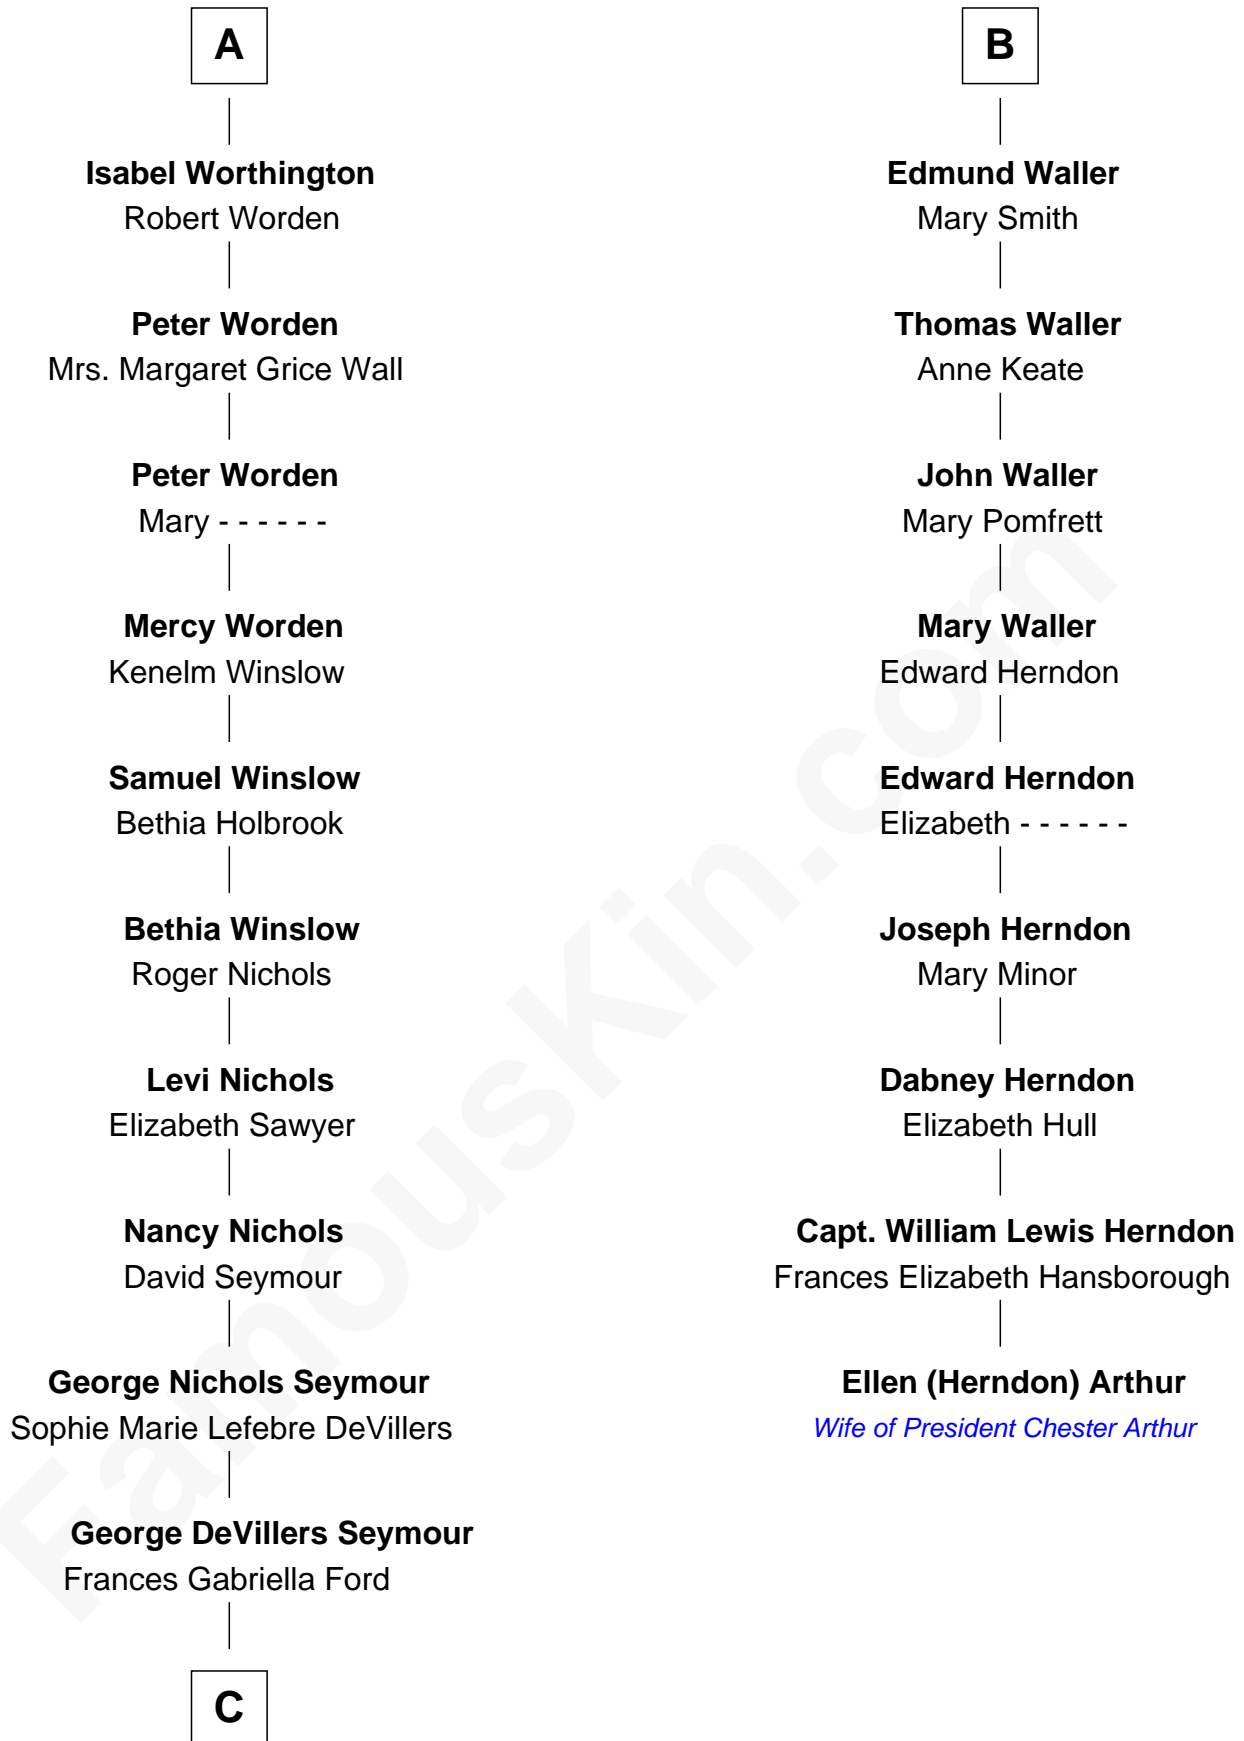

FamousKin.com Relationship Chart of

Peter Fonda

TV and Movie Actor

15th cousin 4 times removed of

Ellen (Herndon) Arthur

Wife of President Chester A. Arthur

C

Eugene Ford Seymour