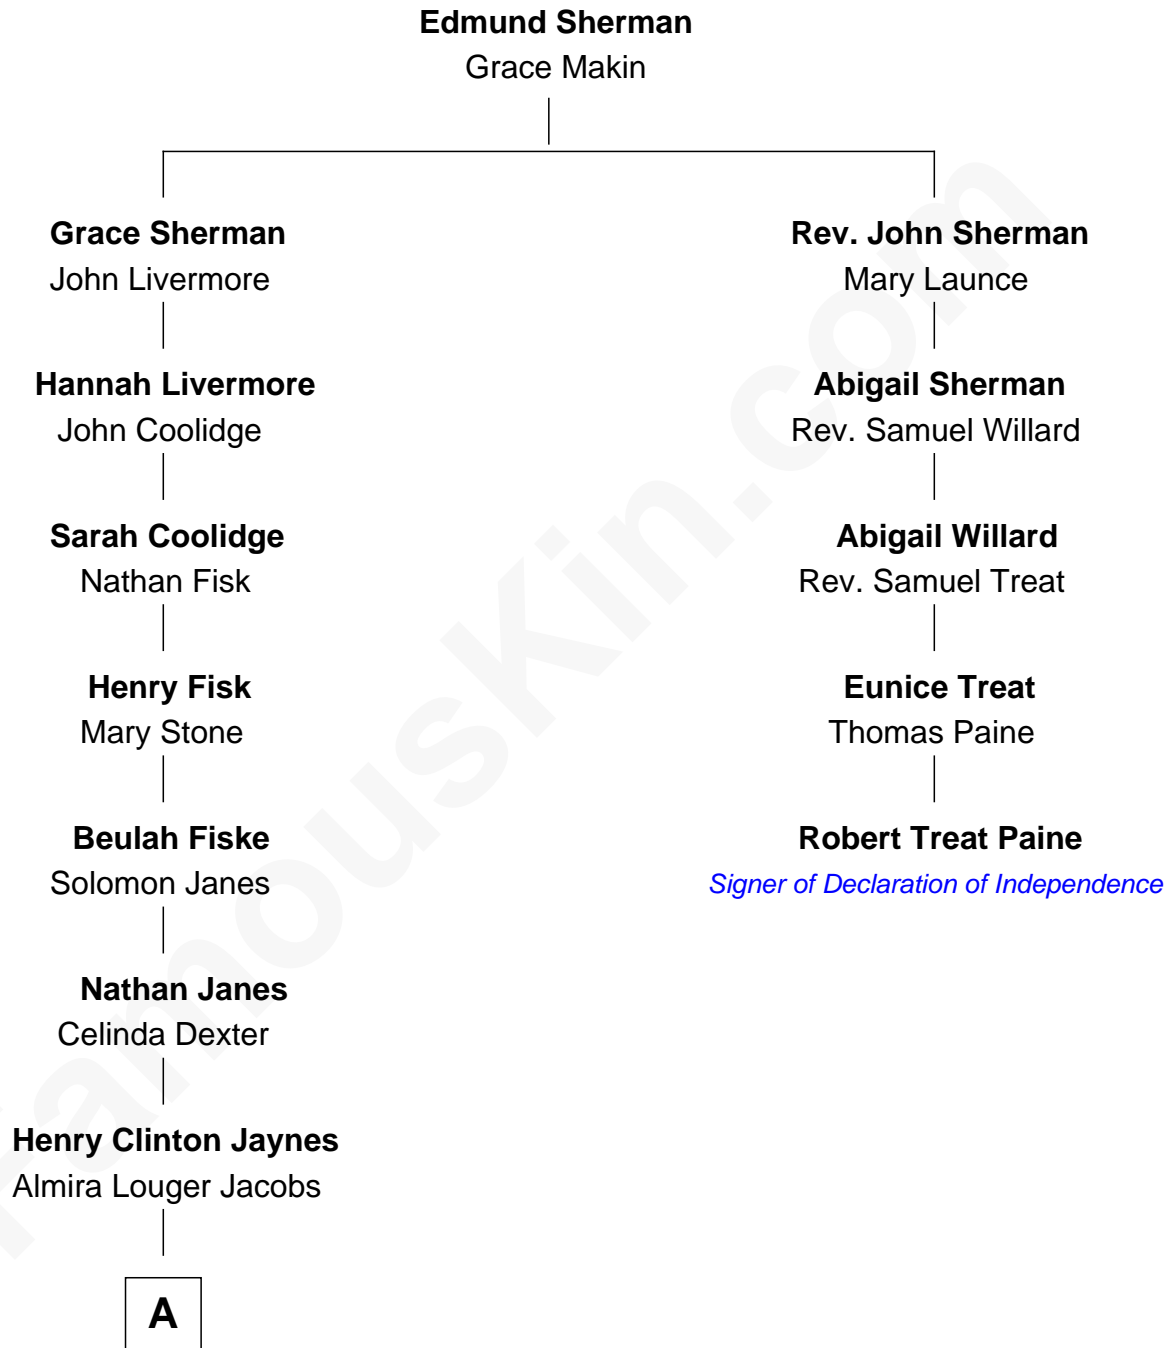

# FamousKin.com Relationship Chart of

**Peter Fonda**

*TV and Movie Actor*

4th cousin 6 times removed of

**Robert Treat Paine**

*Signer of the Declaration of Independence*

**A**

Henry Silas Jaynes

Elma L. Lanphear

Herberta Elma Jaynes

William Brace Fonda

Henry Jaynes Fonda

Frances Ford Seymour

**Peter Fonda**

*TV and Movie Actor*

FamousKin.com