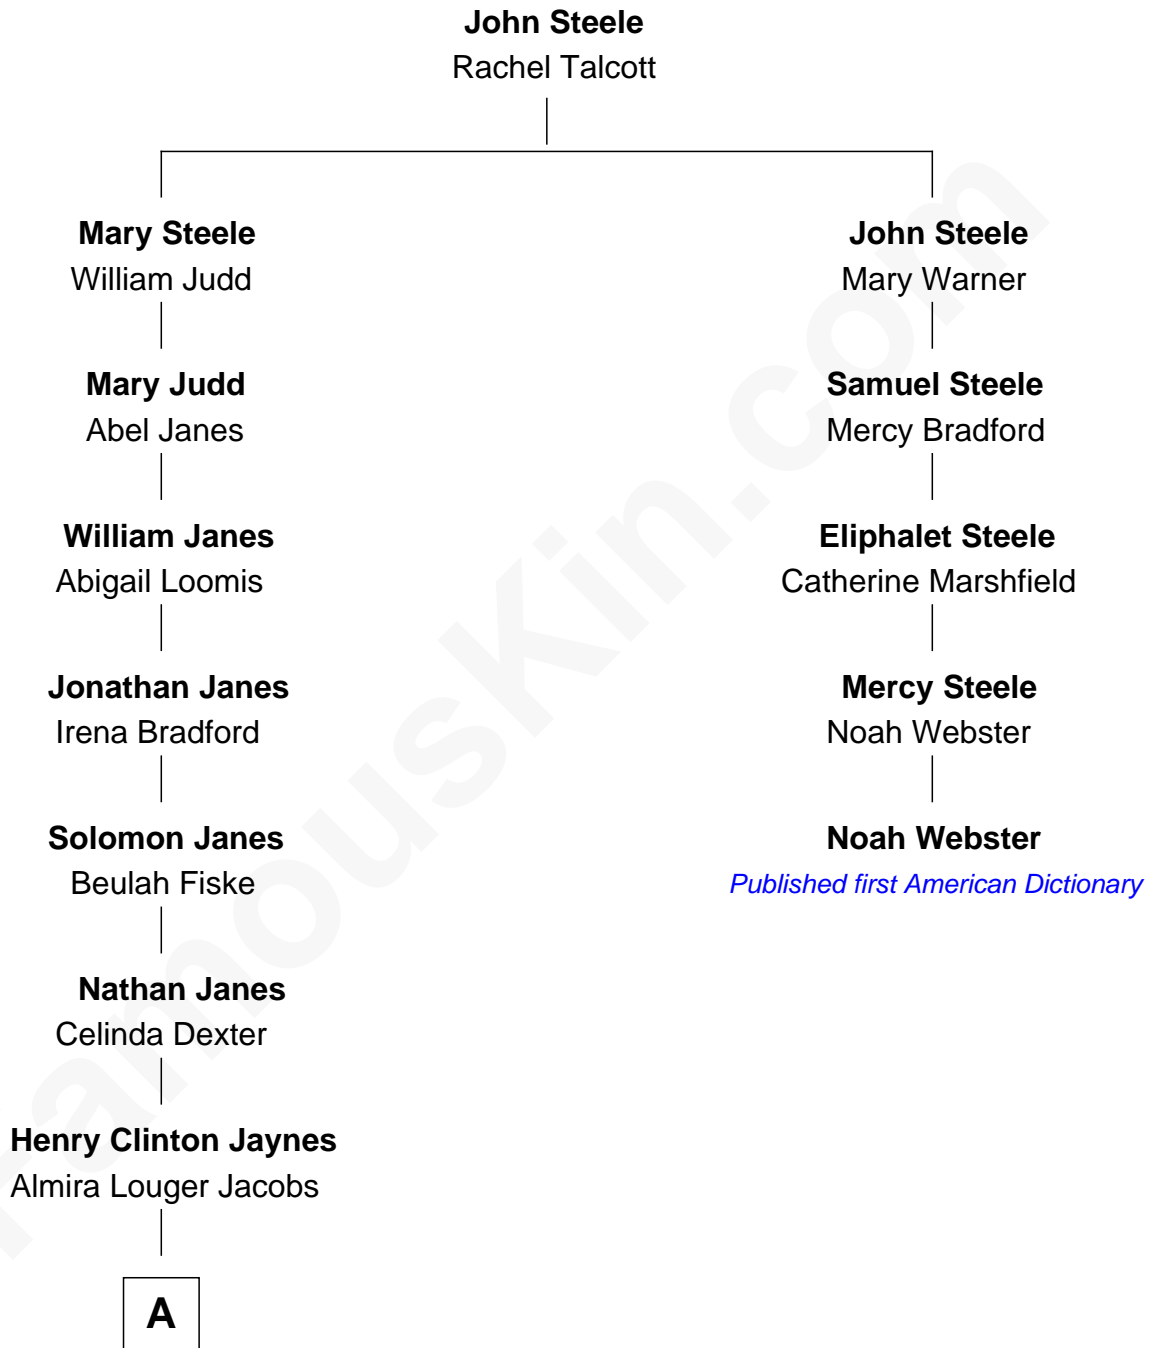

# FamousKin.com Relationship Chart of

**Peter Fonda**

*TV and Movie Actor*

4th cousin 6 times removed of

**Noah Webster**

*Published first American Dictionary*

**A**

Henry Silas Jaynes

Elma L. Lanphear

Herberta Elma Jaynes

William Brace Fonda

Henry Jaynes Fonda

Frances Ford Seymour

**Peter Fonda**

*TV and Movie Actor*

FamousKin.com