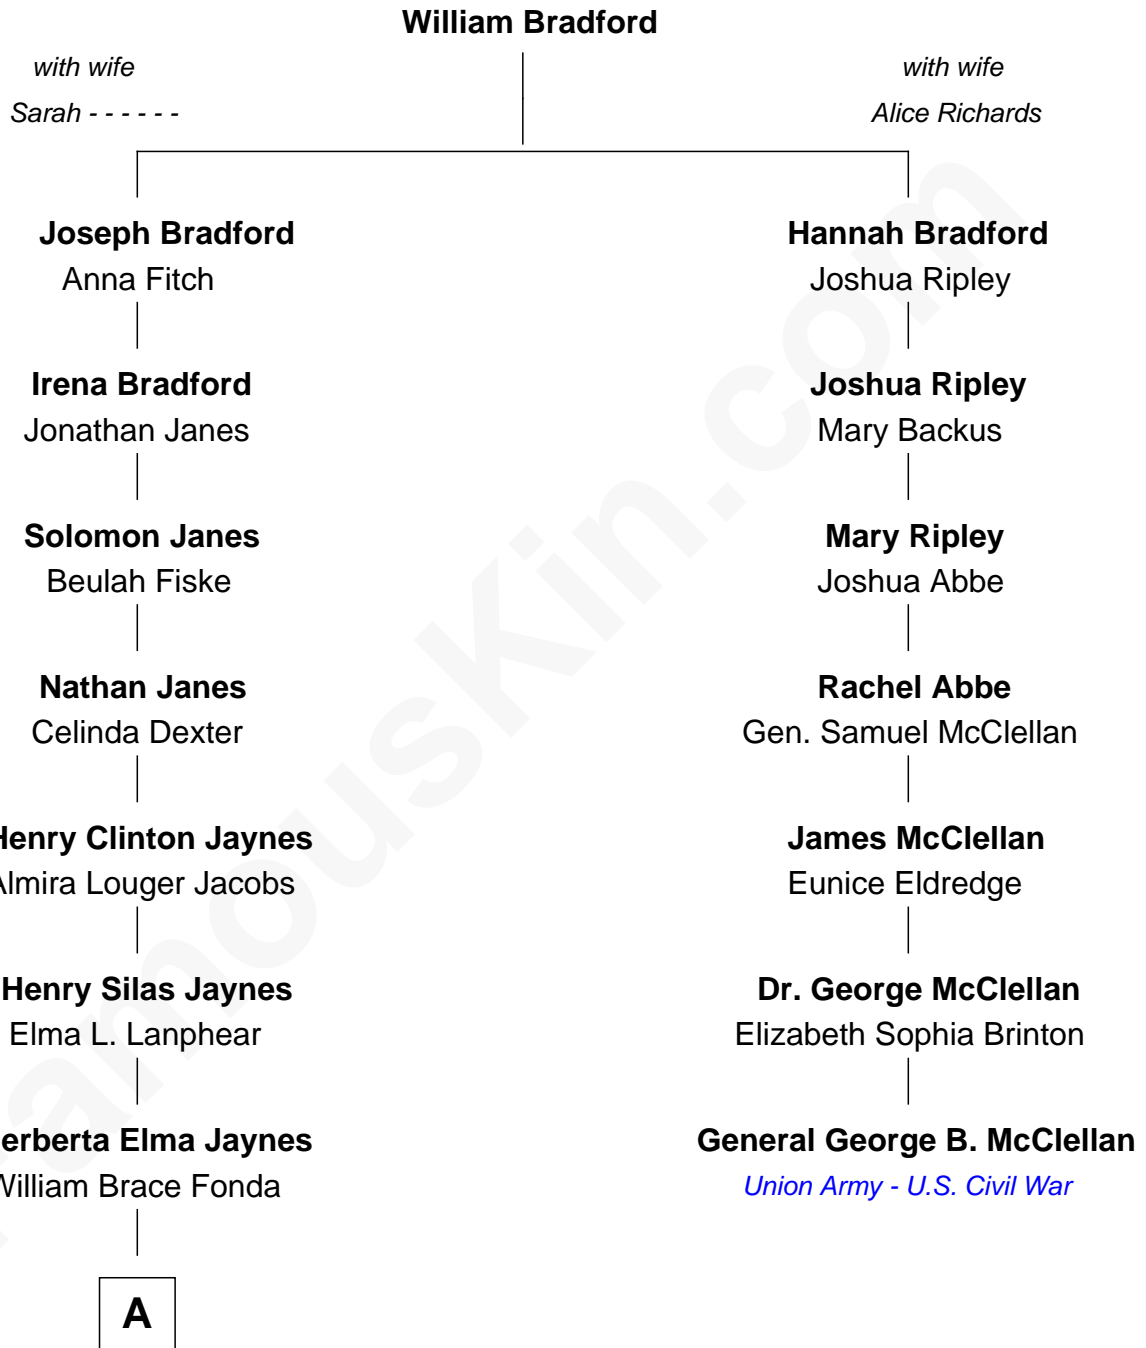

FamousKin.com Relationship Chart of

Peter Fonda

TV and Movie Actor

6th cousin 2 times removed of

General George B. McClellan

Union Army - U.S. Civil War

A

Henry Jaynes Fonda
Frances Ford Seymour