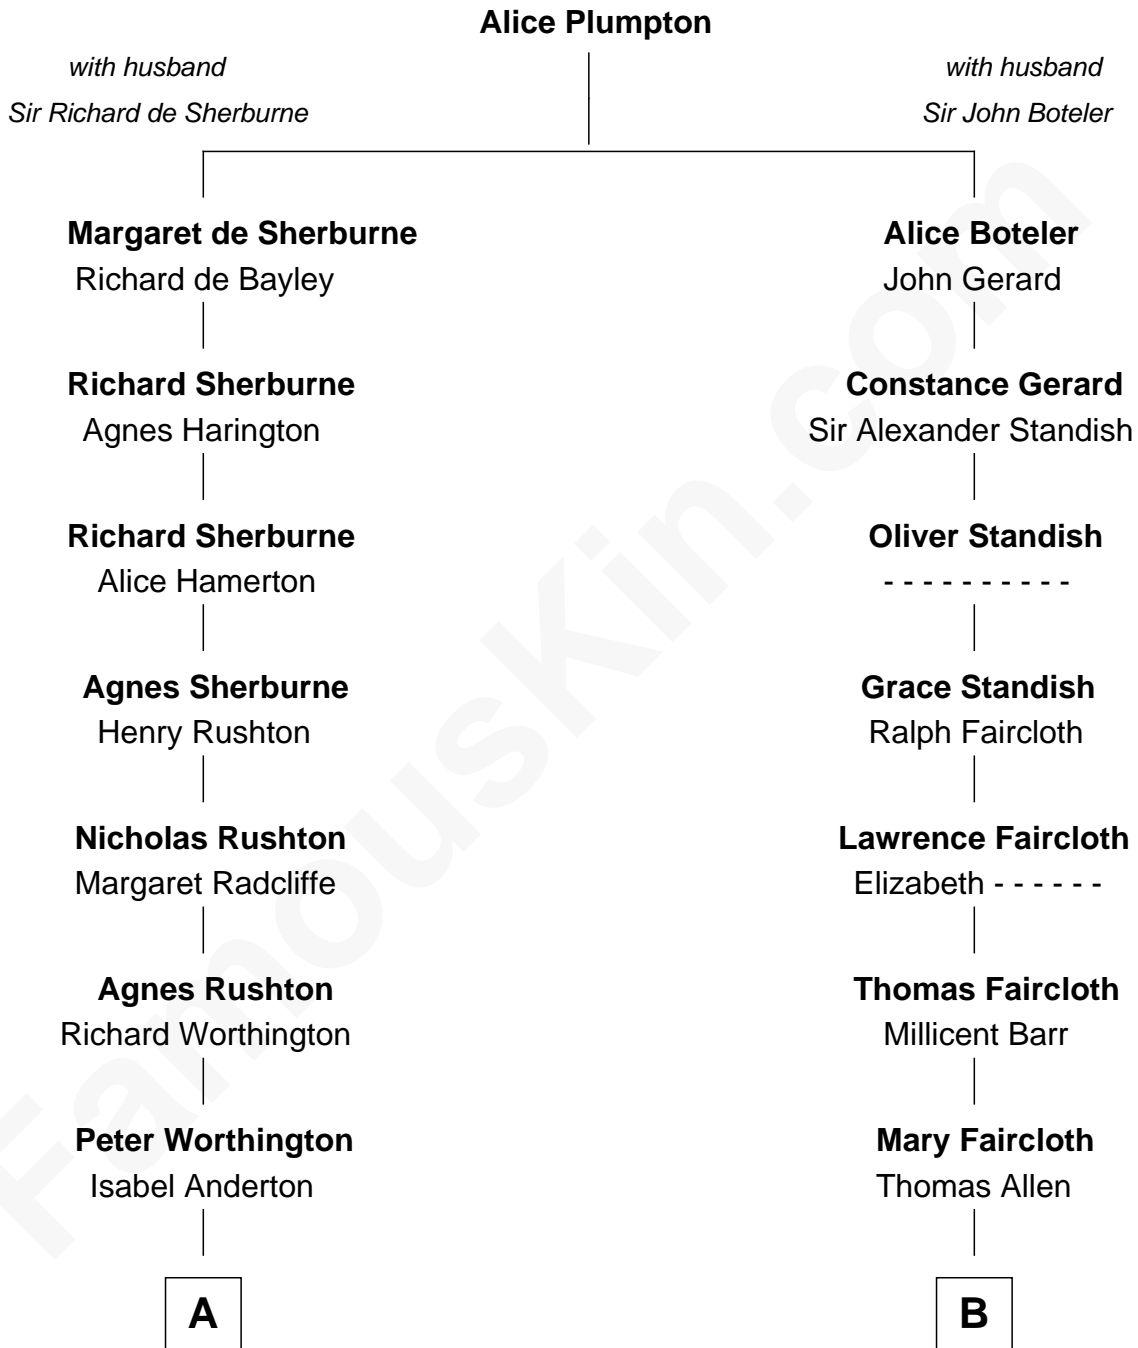

# FamousKin.com Relationship Chart of

**Peter Fonda**

*TV and Movie Actor*

18th cousin 1 time removed of

**George H. W. Bush**

*41st U.S. President*

**C**

**Eugene Ford Seymour**

Sophie Mildred Bower

**Frances Ford Seymour**

Henry Jaynes Fonda

**Peter Fonda**

*TV and Movie Actor*

**D**

**Prescott Sheldon Bush**

Dorothy Wear Walker

**George H. W. Bush**

*41st U.S. President*

FamousKin.com