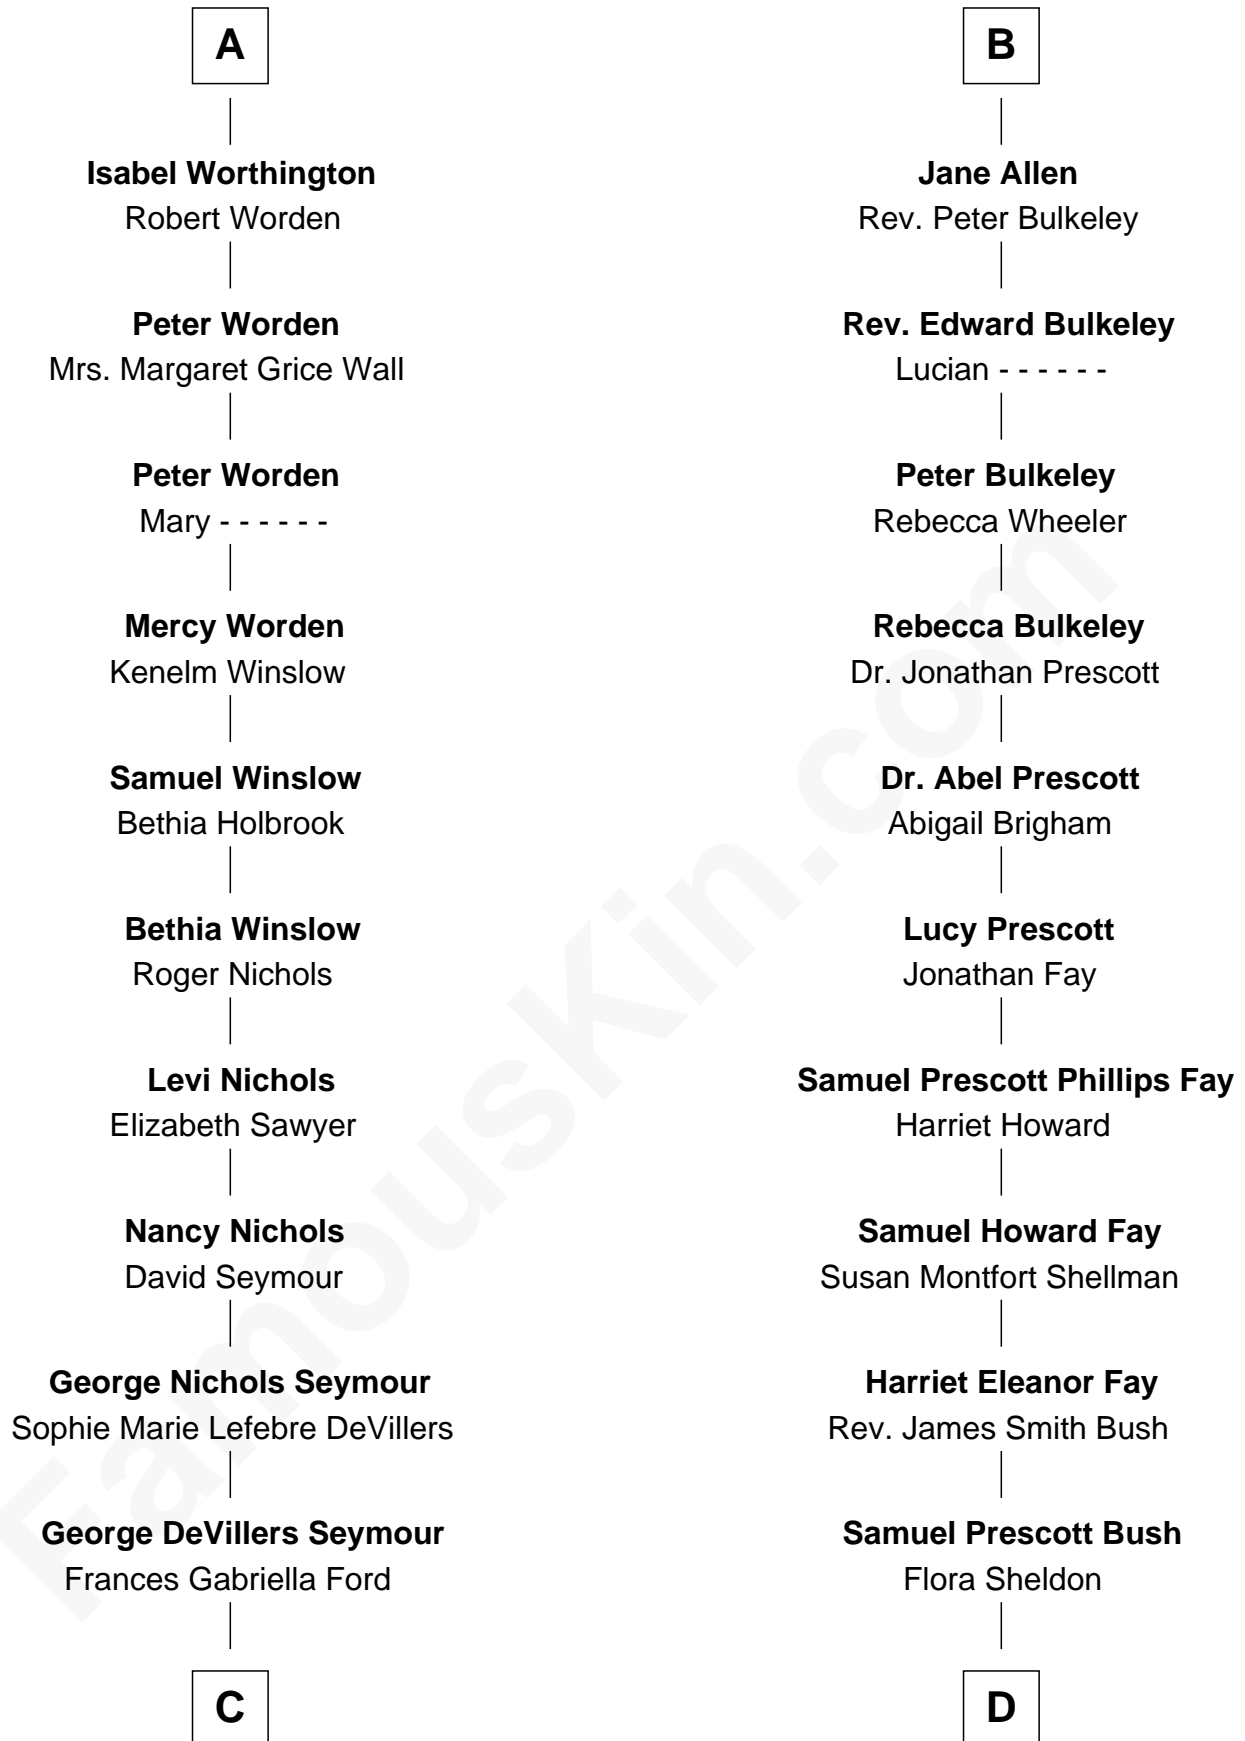

# FamousKin.com Relationship Chart of

**Peter Fonda**

*TV and Movie Actor*

18th cousin 1 time removed of

**George H. W. Bush**

*41st U.S. President*

**C**

**Eugene Ford Seymour**

Sophie Mildred Bower

**Frances Ford Seymour**

Henry Jaynes Fonda

**Peter Fonda**

*TV and Movie Actor*

**D**

**Prescott Sheldon Bush**

Dorothy Wear Walker

**George H. W. Bush**

*41st U.S. President*

FamousKin.com