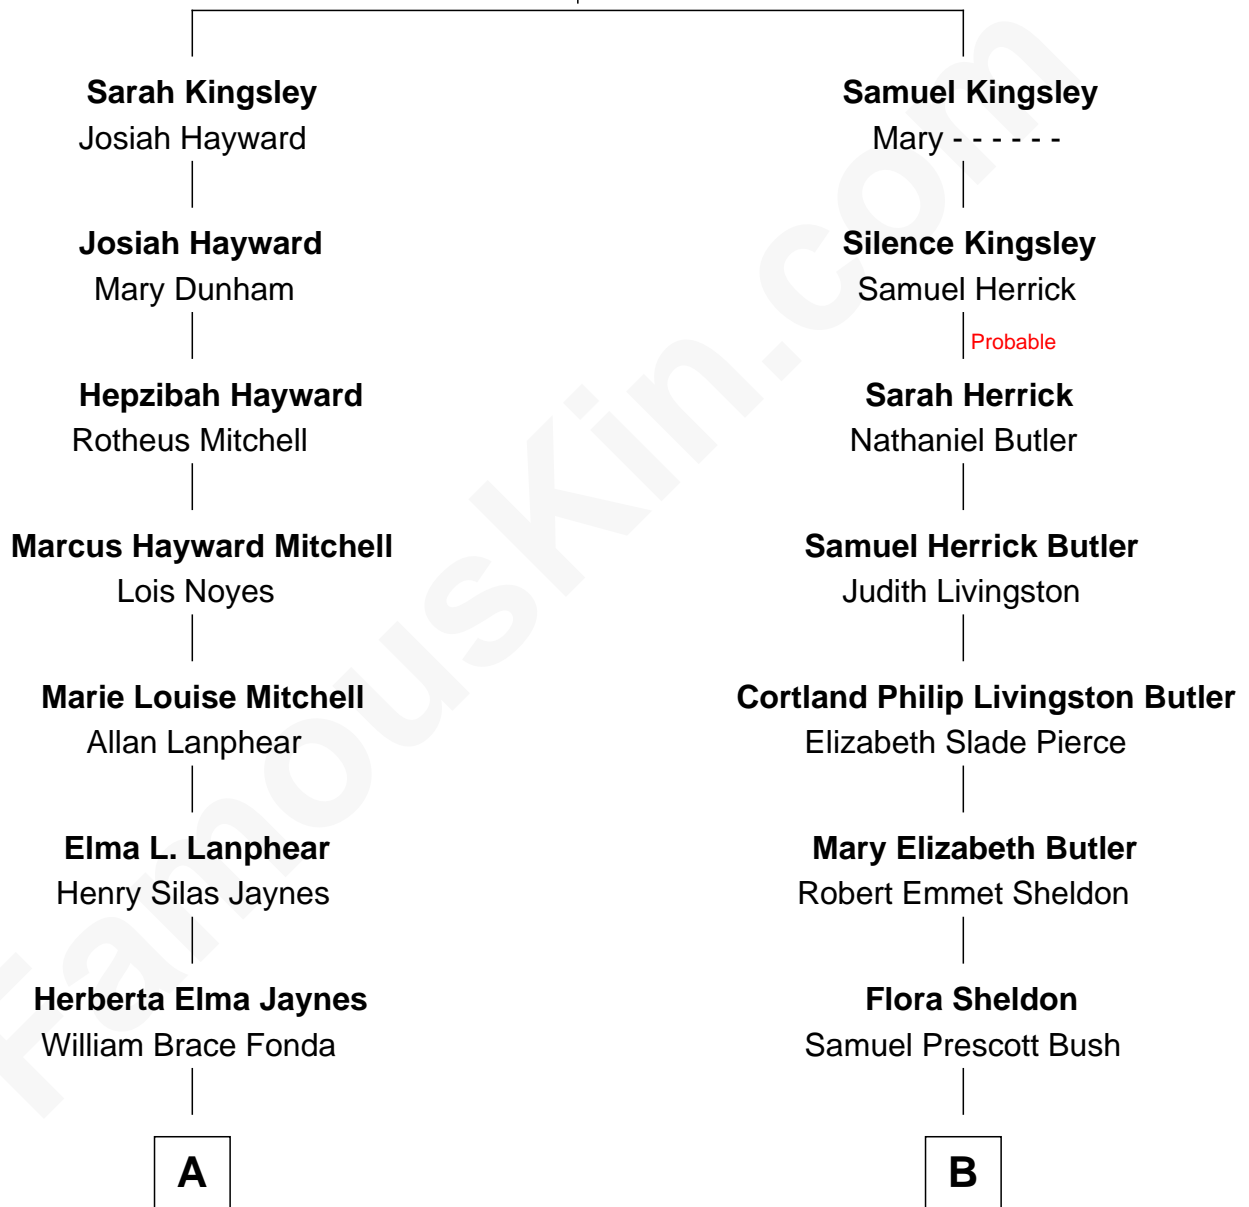

FamousKin.com Relationship Chart of

Peter Fonda

TV and Movie Actor

8th cousin 1 time removed of

George W. Bush

43rd U.S. President

Samuel Kingsley

Mary Washburn

A

Henry Jaynes Fonda
Frances Ford Seymour

Peter Fonda
TV and Movie Actor

B

Prescott Sheldon Bush
Dorothy Wear Walker

George Herbert Walker Bush
Barbara Pierce

George W. Bush
43rd U.S. President

FamousKin.com