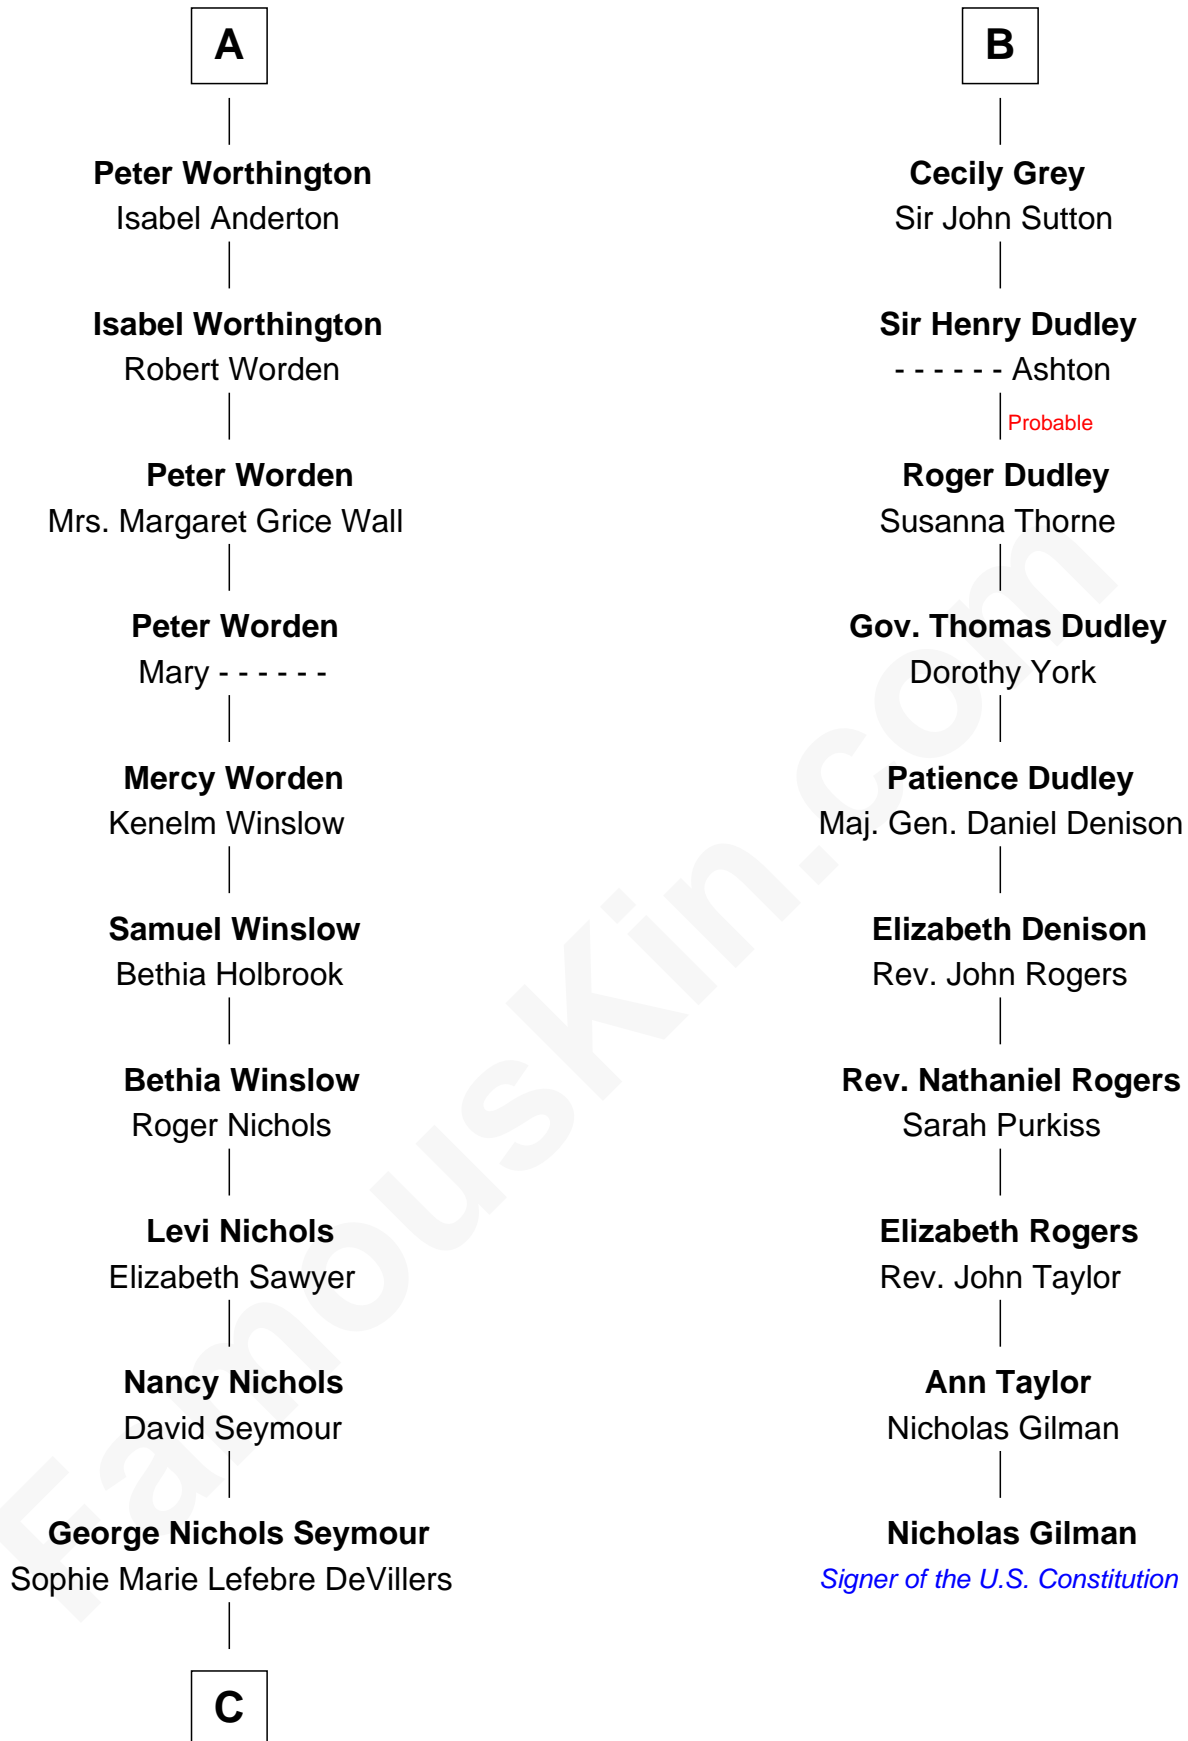

FamousKin.com Relationship Chart of

Peter Fonda

TV and Movie Actor

16th cousin 4 times removed of

Nicholas Gilman

Signer of the U.S. Constitution

Sir John de Harington

Joan - - - - -

C

George DeVillers Seymour

Frances Gabriella Ford

Eugene Ford Seymour

Sophie Mildred Bower

Frances Ford Seymour

Henry Jaynes Fonda

Peter Fonda