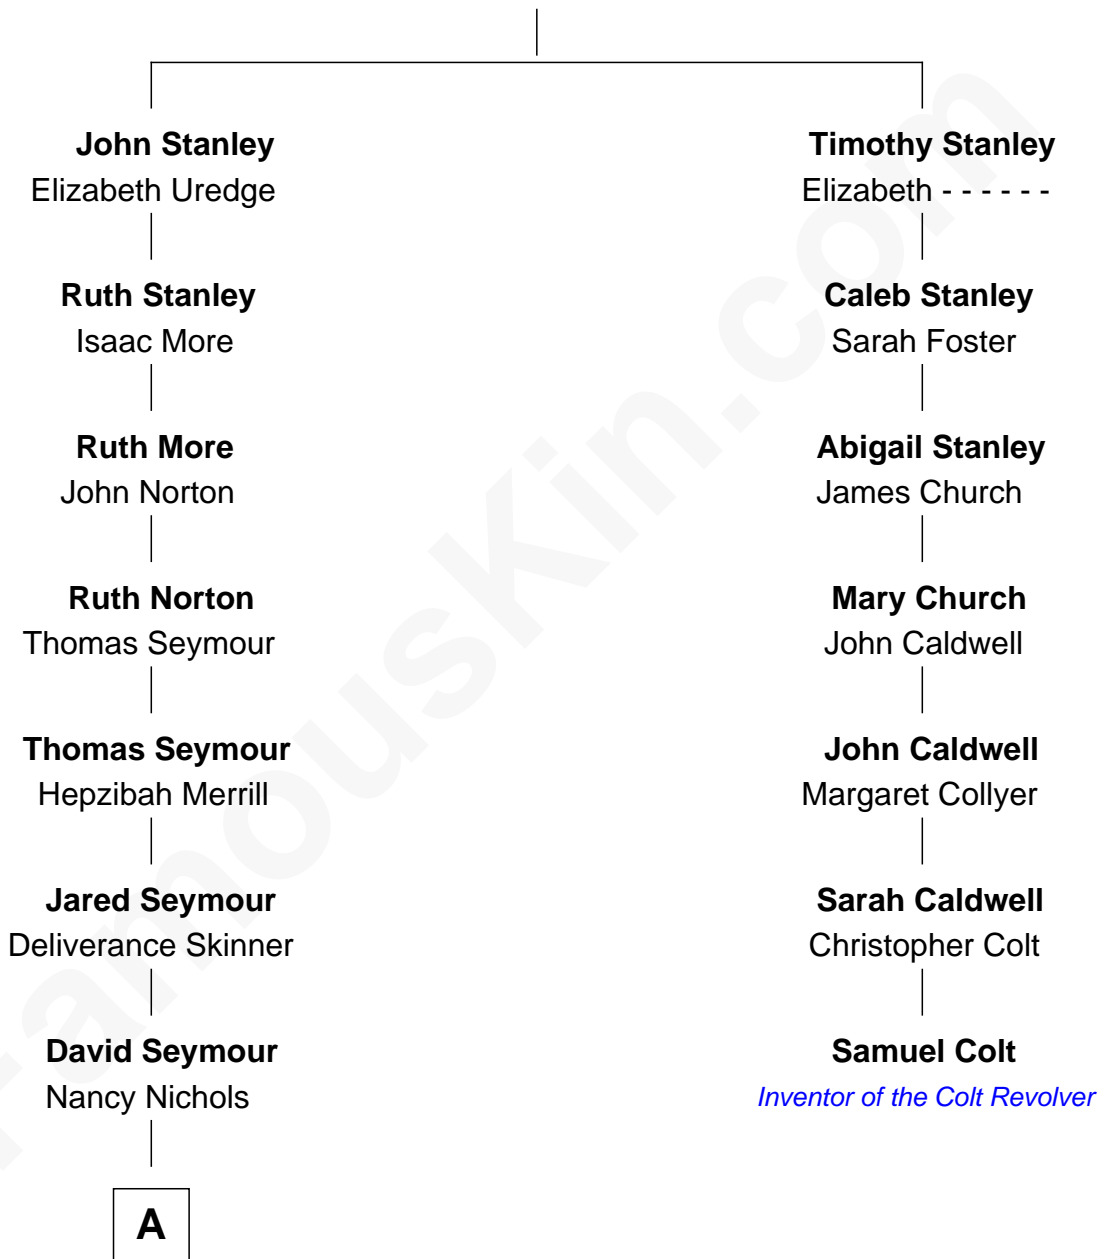

FamousKin.com Relationship Chart of

Peter Fonda

TV and Movie Actor

6th cousin 5 times removed of

Samuel Colt

Inventor of the Colt Revolver

Robert Stanley

A

George Nichols Seymour
Sophie Marie Lefebre DeVillers

George DeVillers Seymour
Frances Gabriella Ford

Eugene Ford Seymour
Sophie Mildred Bower

Frances Ford Seymour
Henry Jaynes Fonda

Peter Fonda
TV and Movie Actor