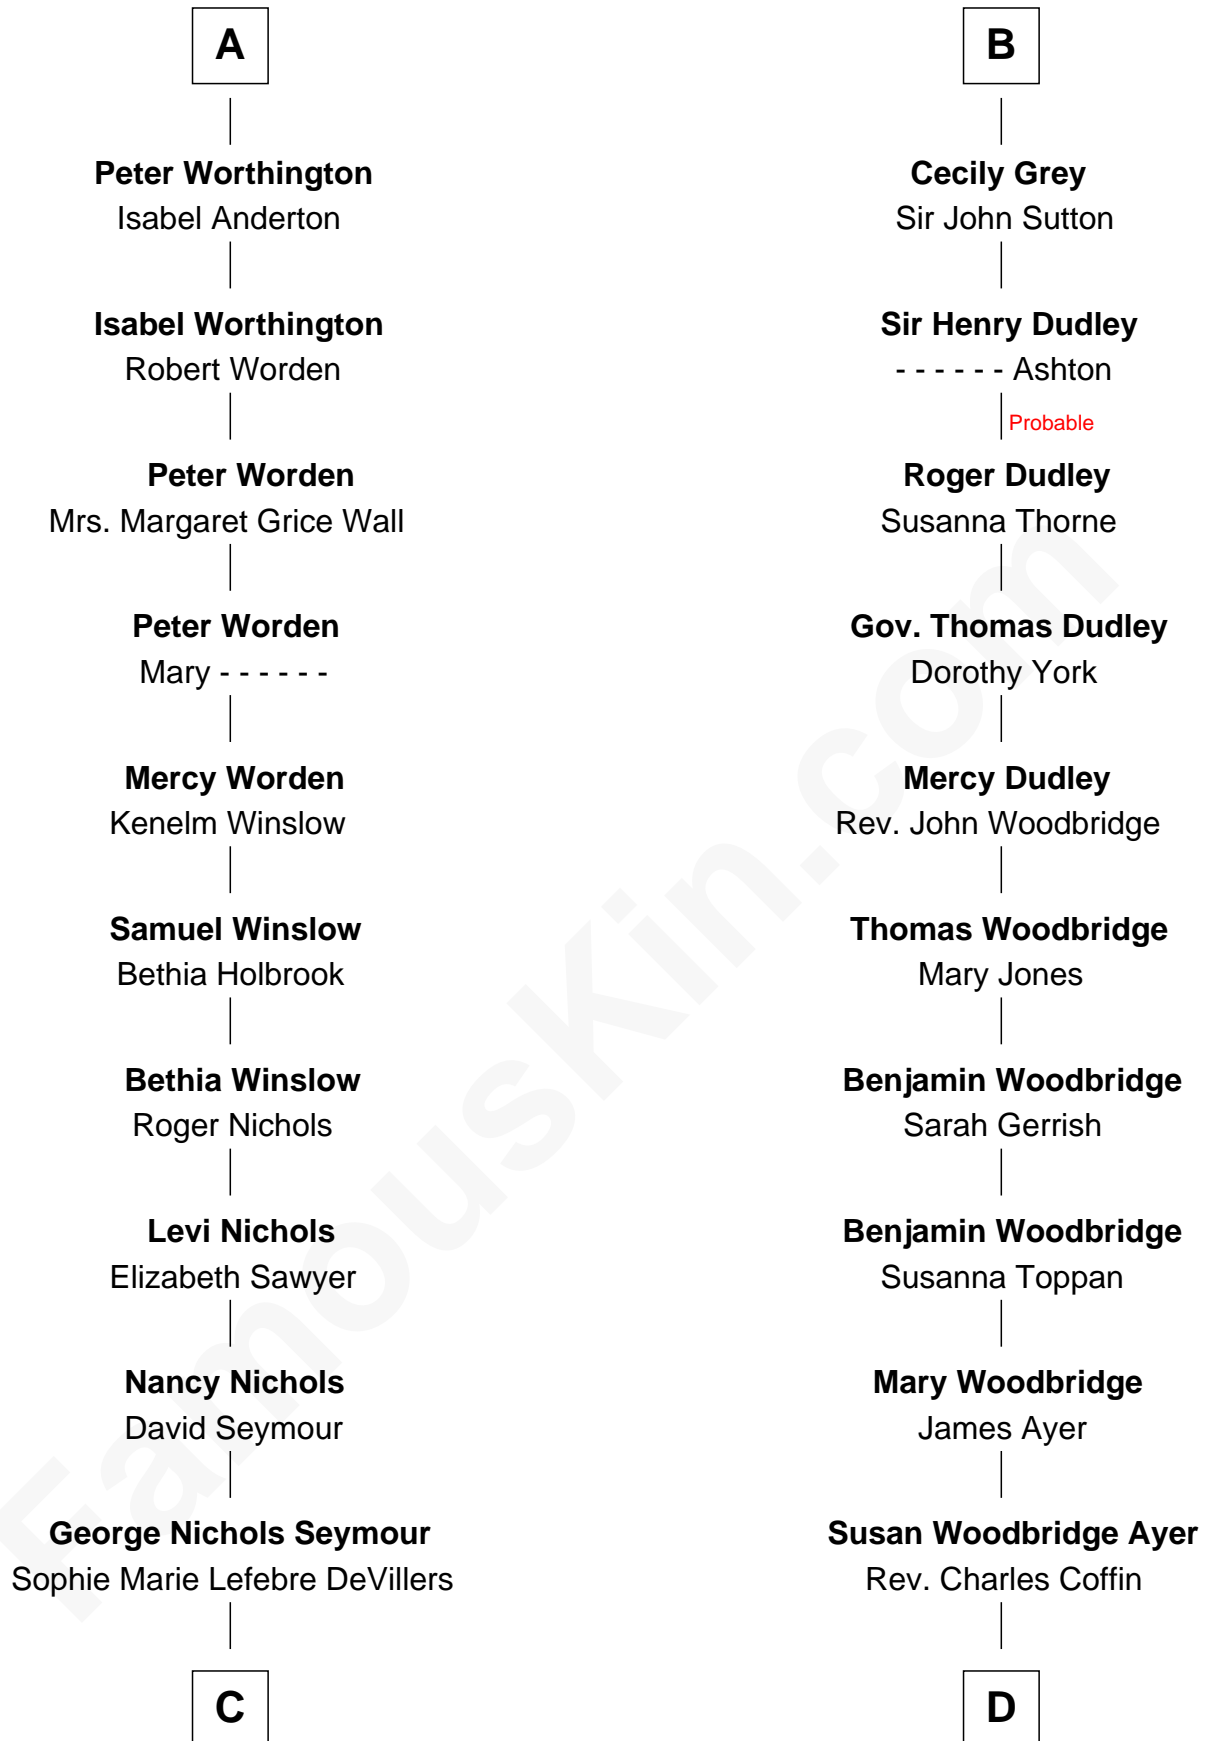

FamousKin.com Relationship Chart of

Peter Fonda

TV and Movie Actor

20th cousin of

Tennessee Williams

Author of A Streetcar Named Desire

C

George DeVillers Seymour