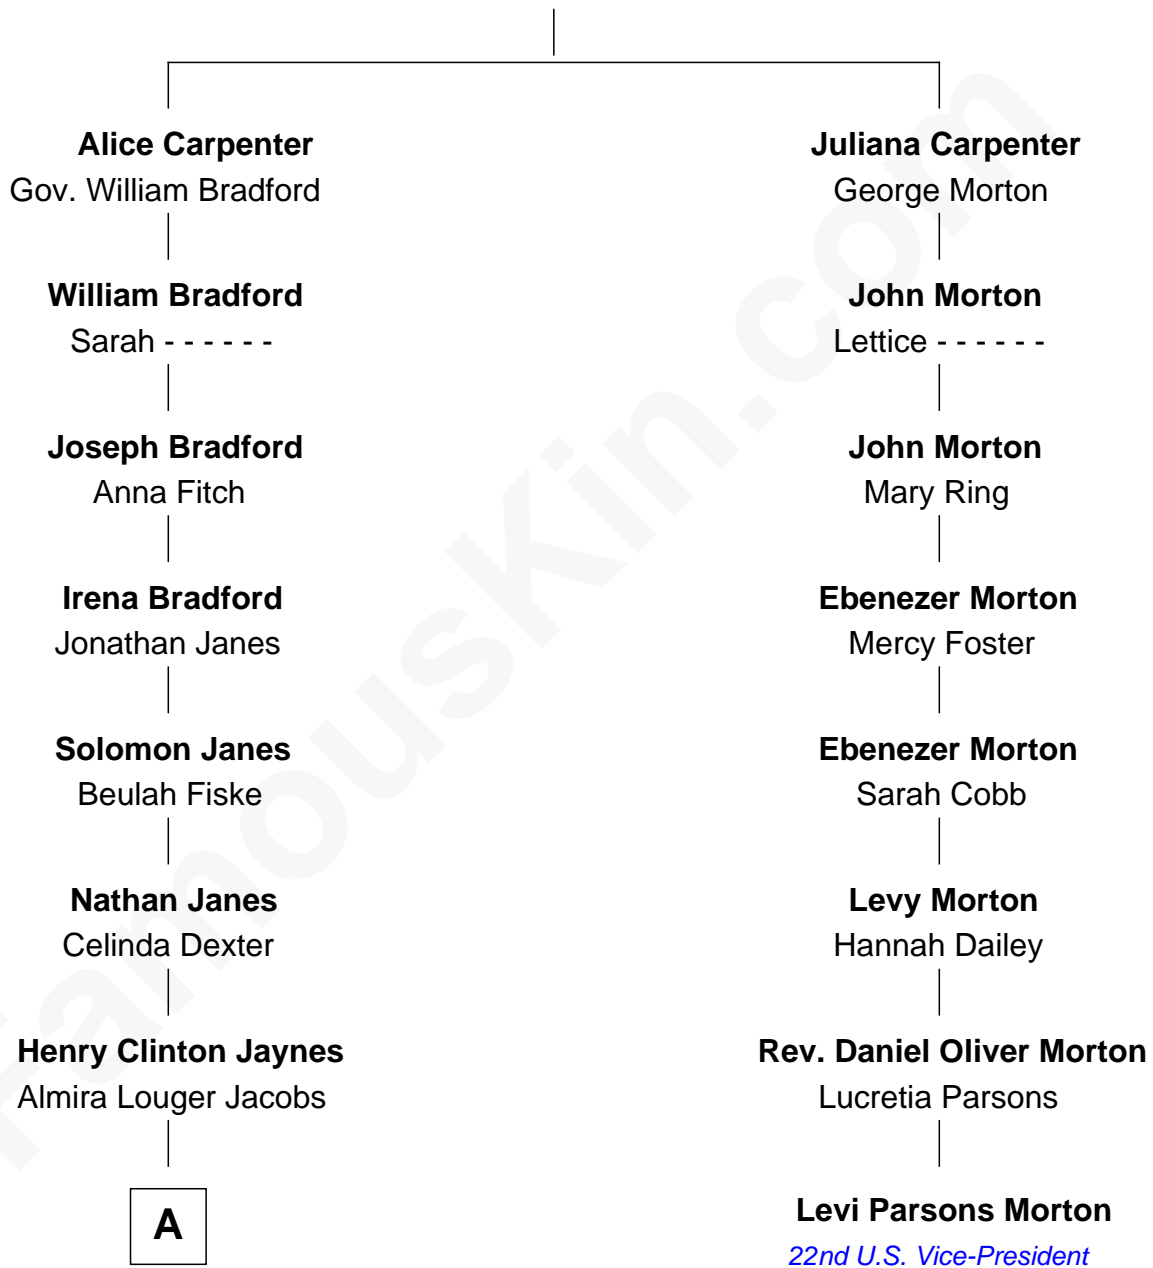

FamousKin.com Relationship Chart of

Peter Fonda

TV and Movie Actor

7th cousin 3 times removed of

Levi Parsons Morton

22nd U.S. Vice-President

Alexander Carpenter

A

Henry Silas Jaynes

Elma L. Lanphear

Herberta Elma Jaynes

William Brace Fonda

Henry Jaynes Fonda

Frances Ford Seymour

Peter Fonda

TV and Movie Actor