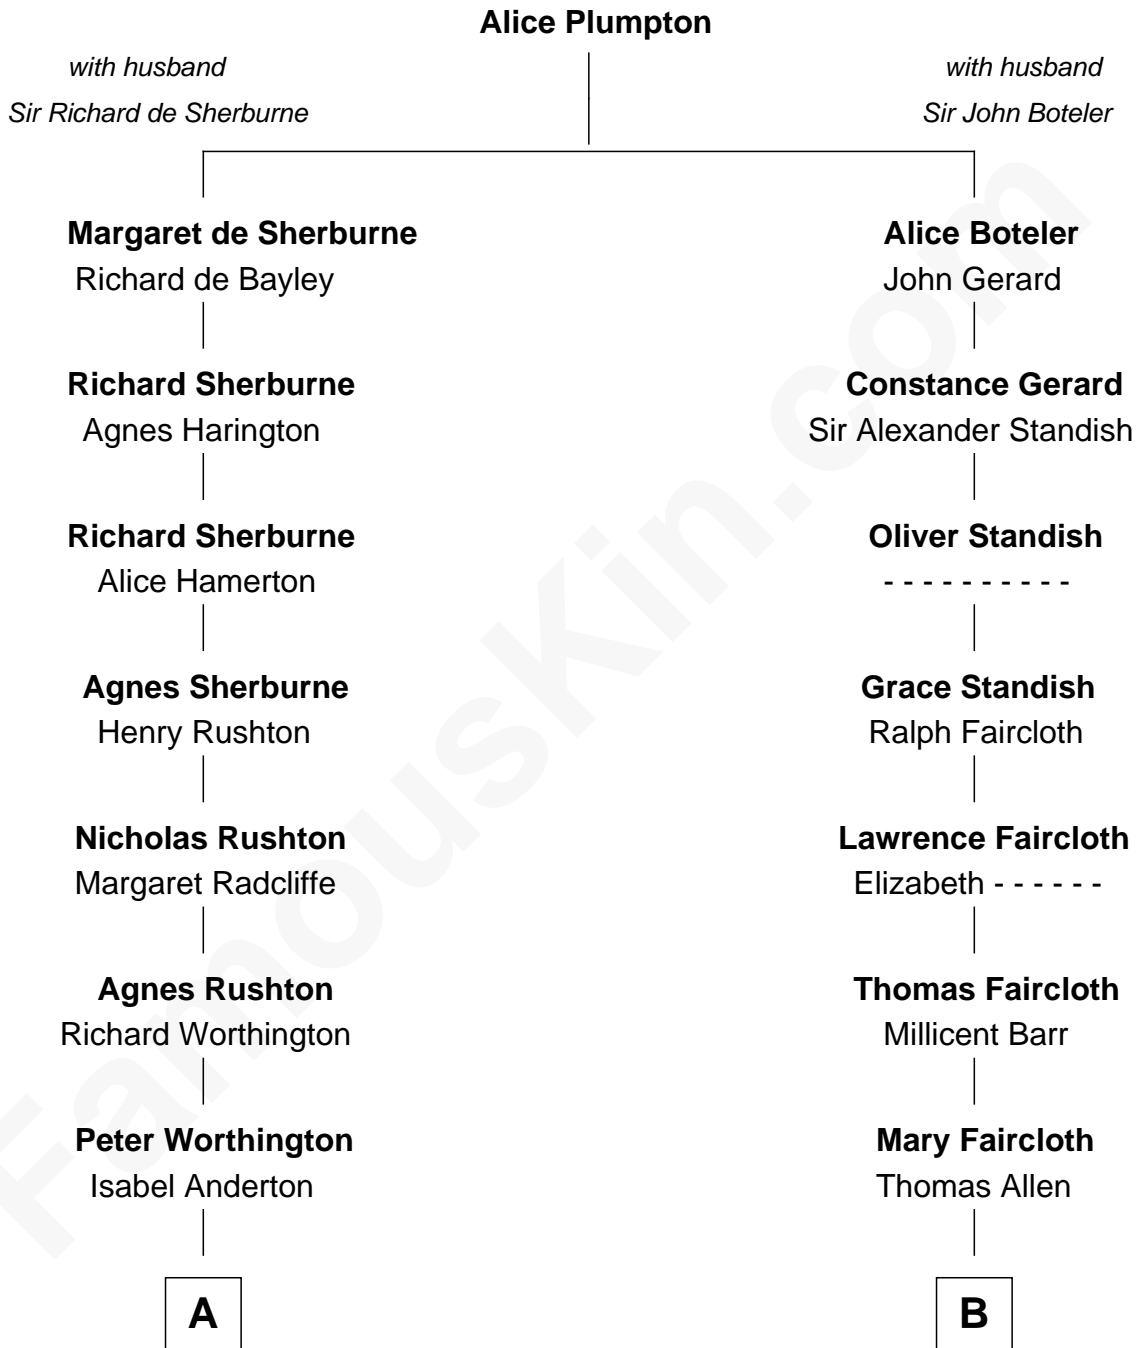

# FamousKin.com Relationship Chart of

**Peter Fonda**

*TV and Movie Actor*

17th cousin 2 times removed of

**Alan Shepard**

*Mercury and Apollo Astronaut*

**C**

**Eugene Ford Seymour**

Sophie Mildred Bower

**Frances Ford Seymour**

Henry Jaynes Fonda

**Peter Fonda**

*TV and Movie Actor*

FamousKin.com