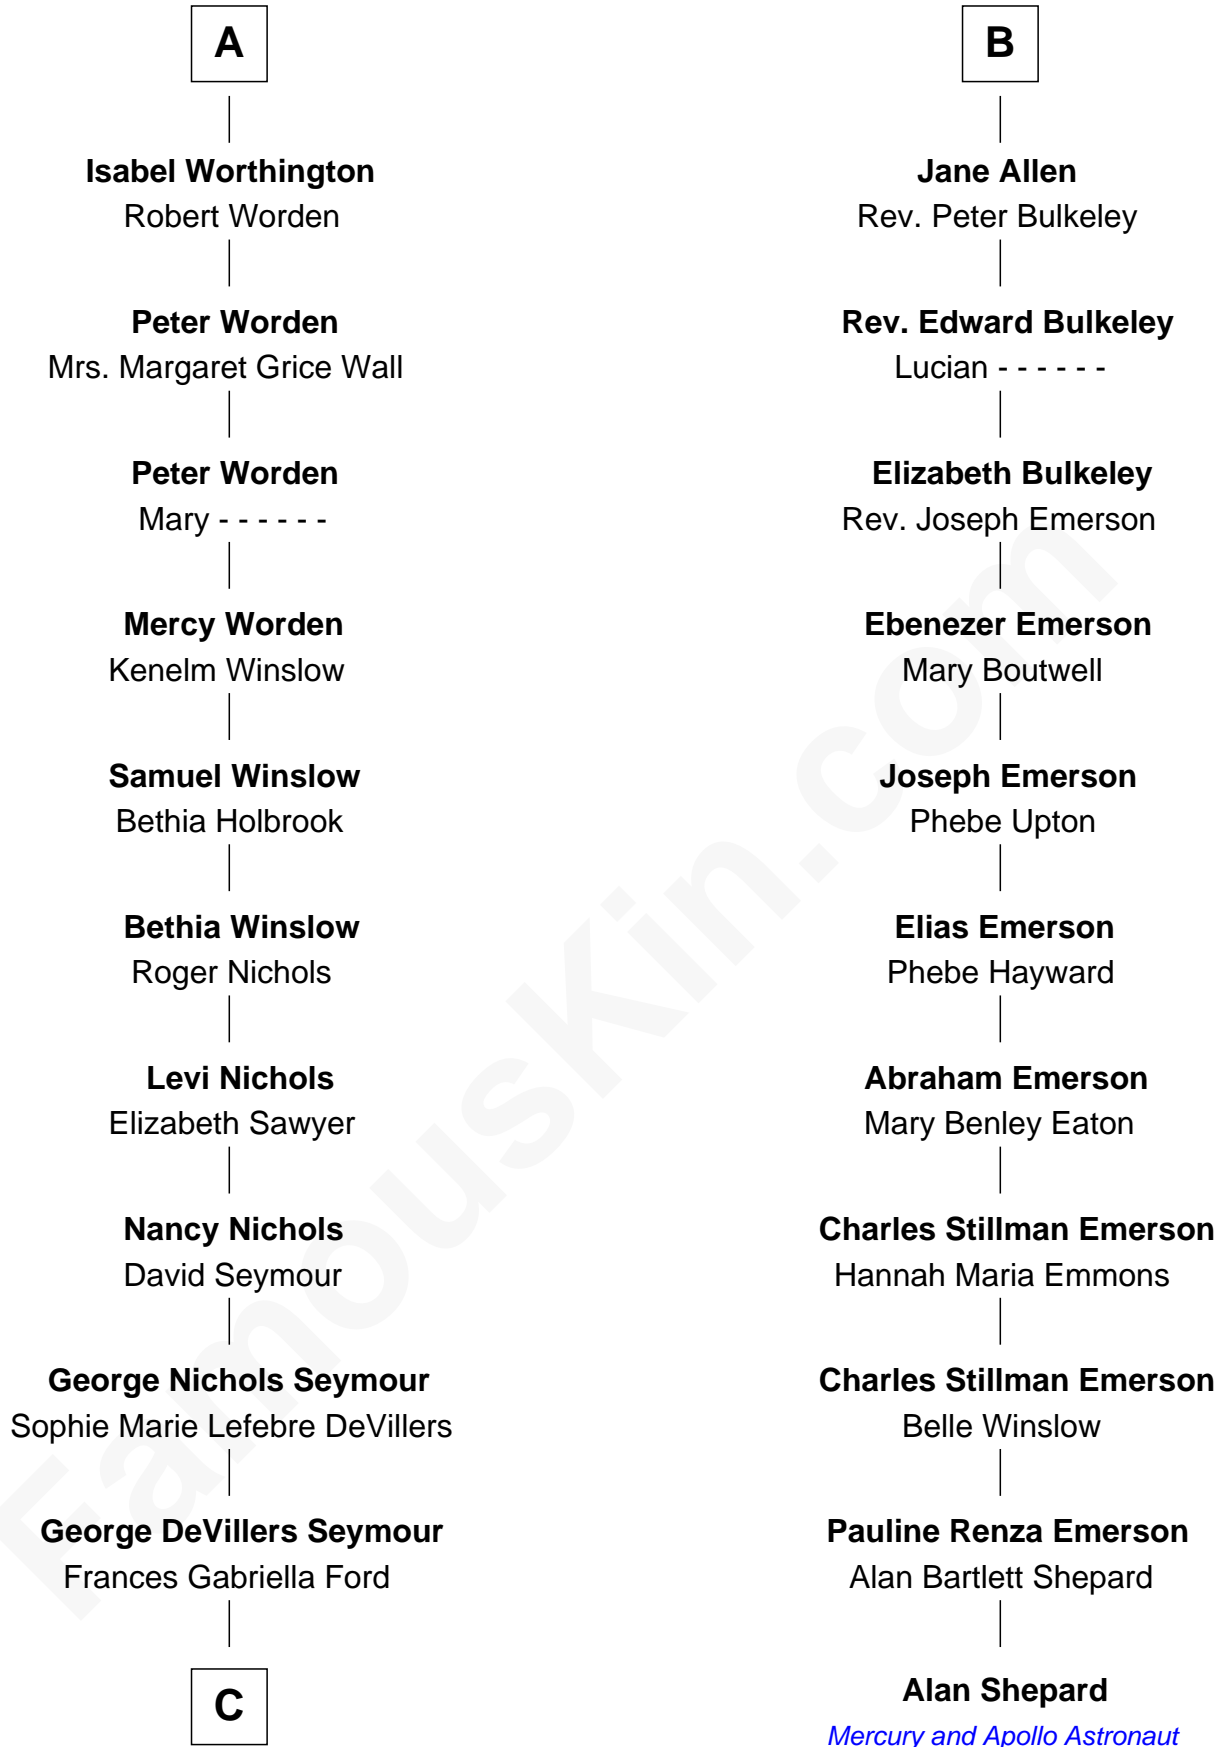

# FamousKin.com Relationship Chart of

**Peter Fonda**

*TV and Movie Actor*

17th cousin 2 times removed of

**Alan Shepard**

*Mercury and Apollo Astronaut*

**C**

**Eugene Ford Seymour**

Sophie Mildred Bower

**Frances Ford Seymour**

Henry Jaynes Fonda

**Peter Fonda**

*TV and Movie Actor*

FamousKin.com