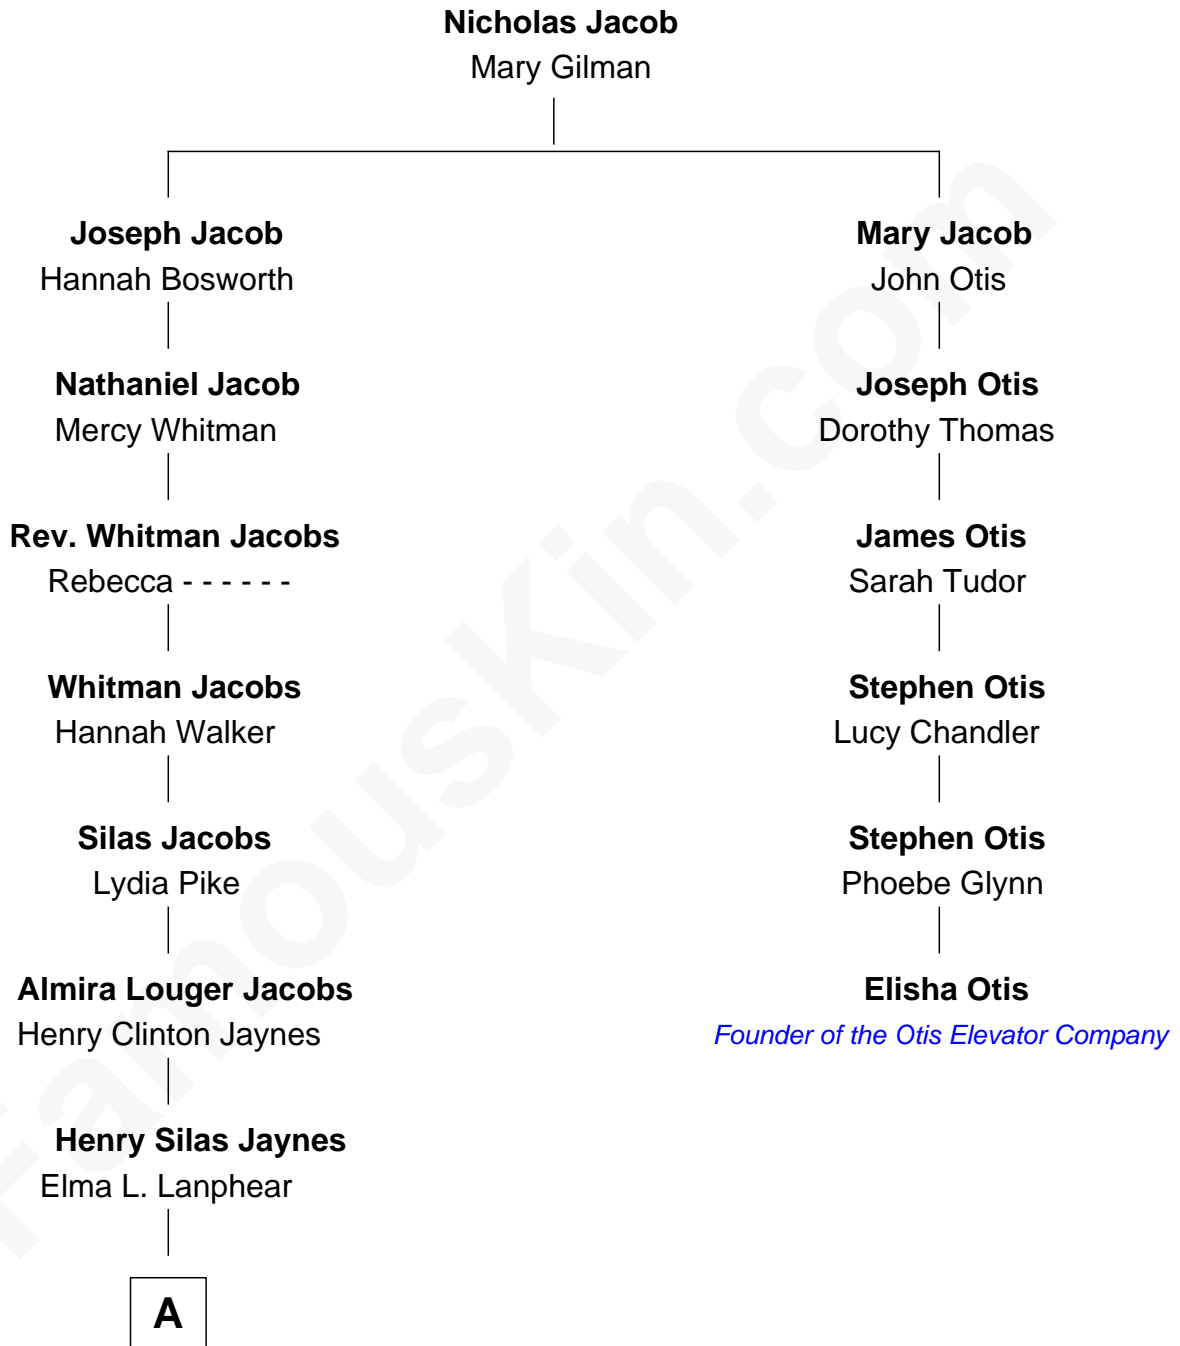

FamousKin.com Relationship Chart of

Peter Fonda

TV and Movie Actor

5th cousin 4 times removed of

Elisha Otis

Founder of the Otis Elevator Company

A

Herberta Elma Jaynes

William Brace Fonda

Henry Jaynes Fonda

Frances Ford Seymour

Peter Fonda

TV and Movie Actor

FamousKin.com