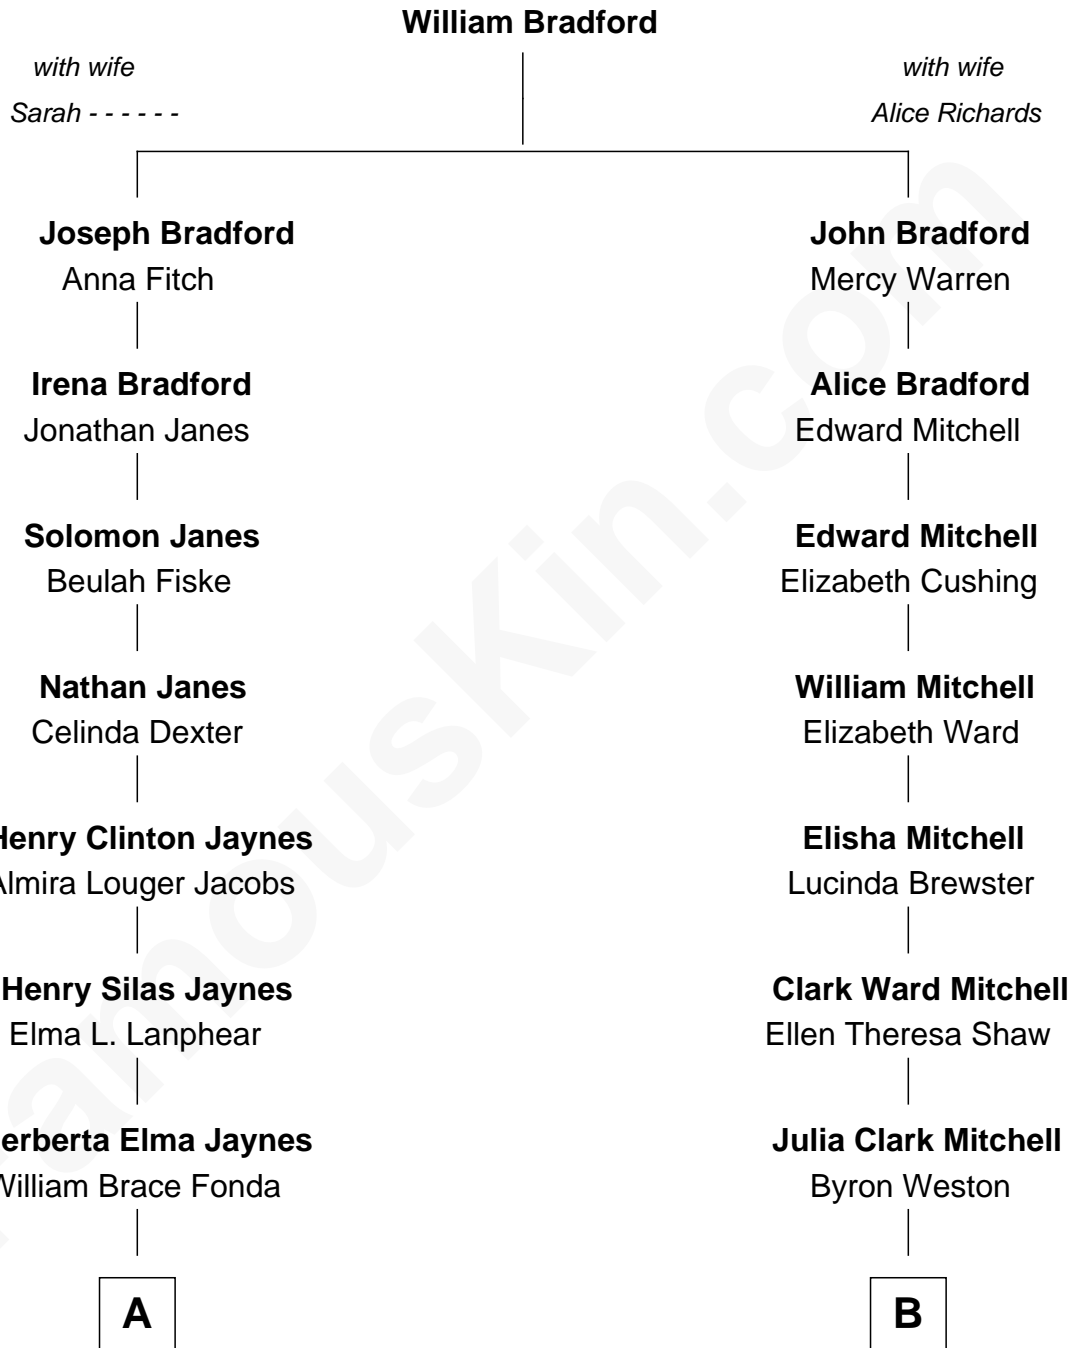

# FamousKin.com Relationship Chart of

**Peter Fonda**

*TV and Movie Actor*

8th cousin of

**Julia Child**

*American Chef, Author and TV Personality*

**A**

**Henry Jaynes Fonda**  
Frances Ford Seymour