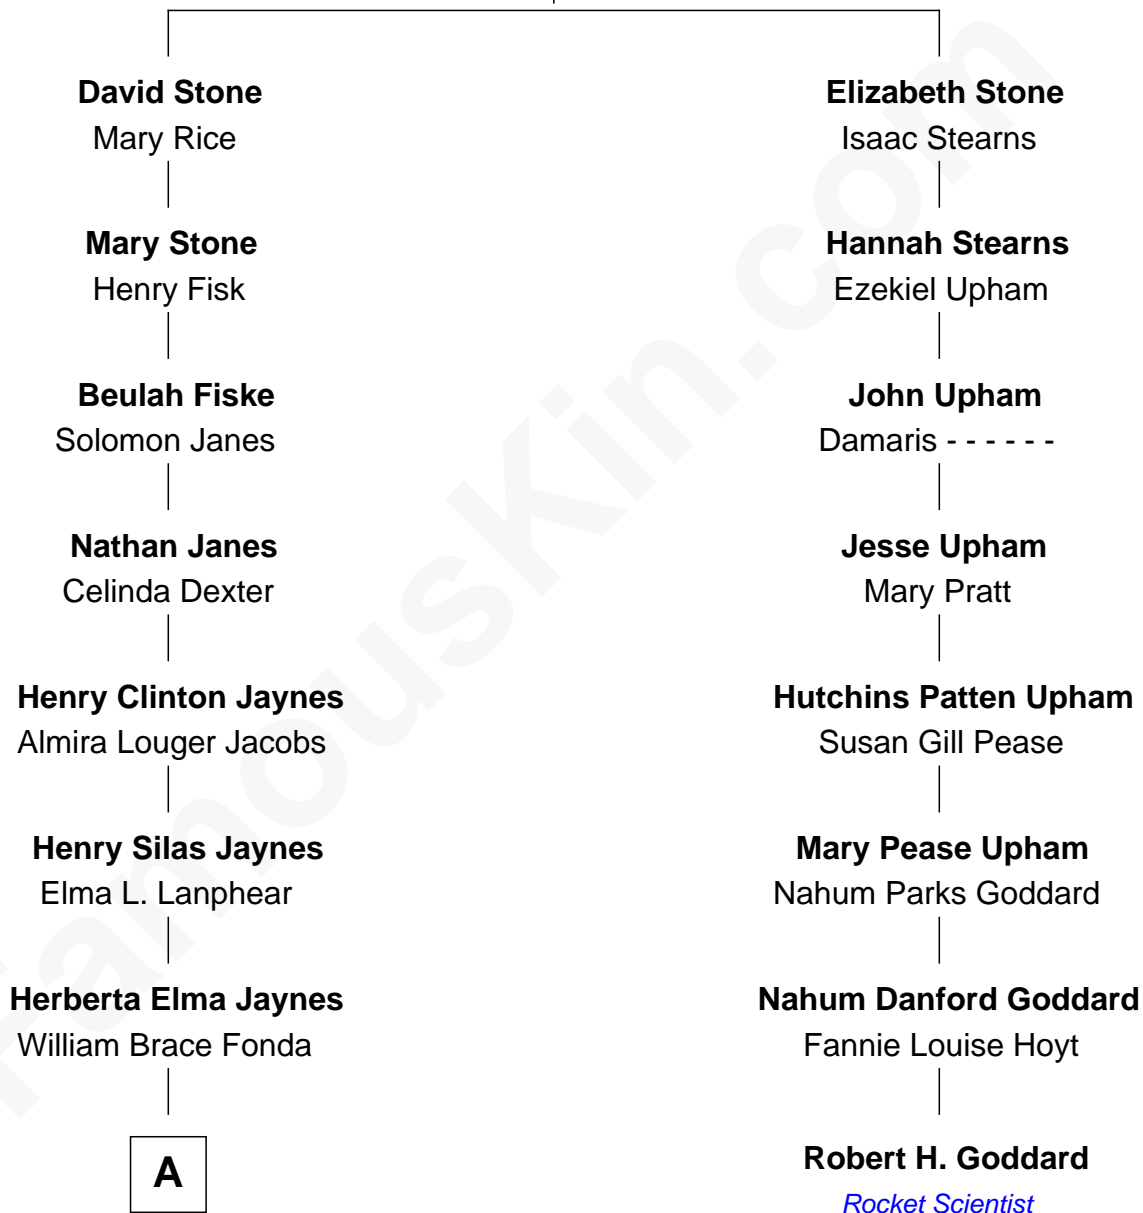

# FamousKin.com Relationship Chart of

**Peter Fonda**

*TV and Movie Actor*

7th cousin 1 time removed of

**Robert H. Goddard**

*Inventor of First Liquid-propelled Rocket*

**Simon Stone**

Mary Whipple

**A**

Henry Jaynes Fonda  
Frances Ford Seymour

**Peter Fonda**  
*TV and Movie Actor*

FamousKin.com