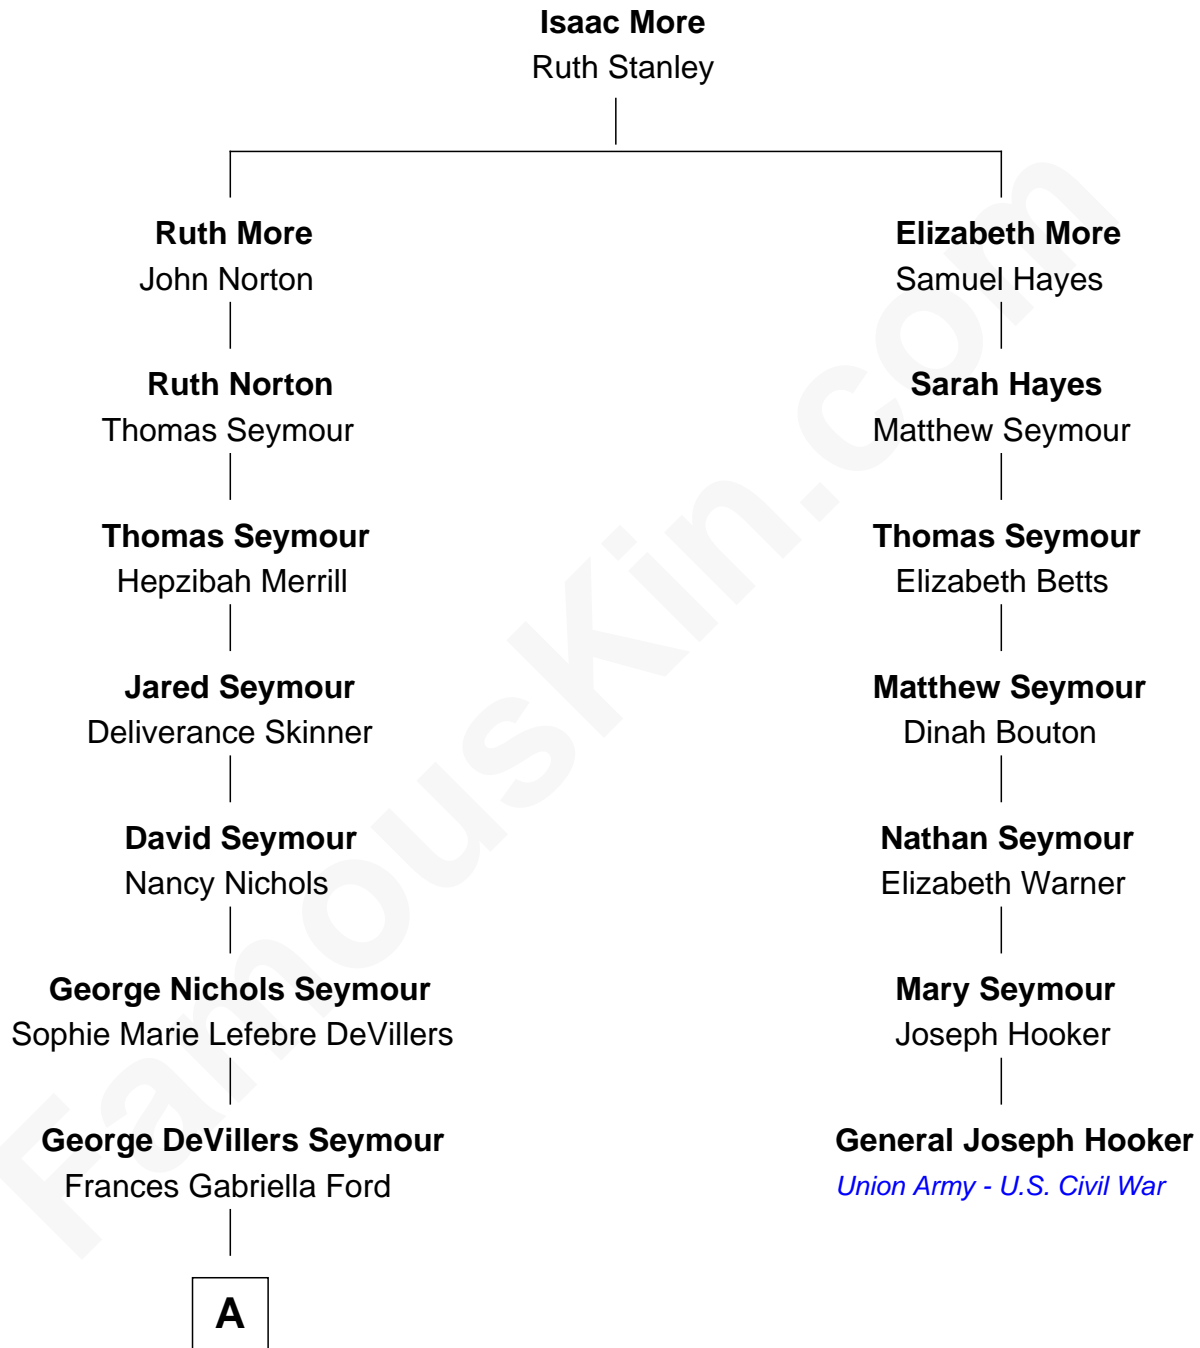

# FamousKin.com Relationship Chart of

**Peter Fonda**

*TV and Movie Actor*

6th cousin 3 times removed of

**General Joseph Hooker**

*Union Army - U.S. Civil War*

**A**

**Eugene Ford Seymour**

Sophie Mildred Bower

**Frances Ford Seymour**

Henry Jaynes Fonda

**Peter Fonda**

*TV and Movie Actor*

FamousKin.com