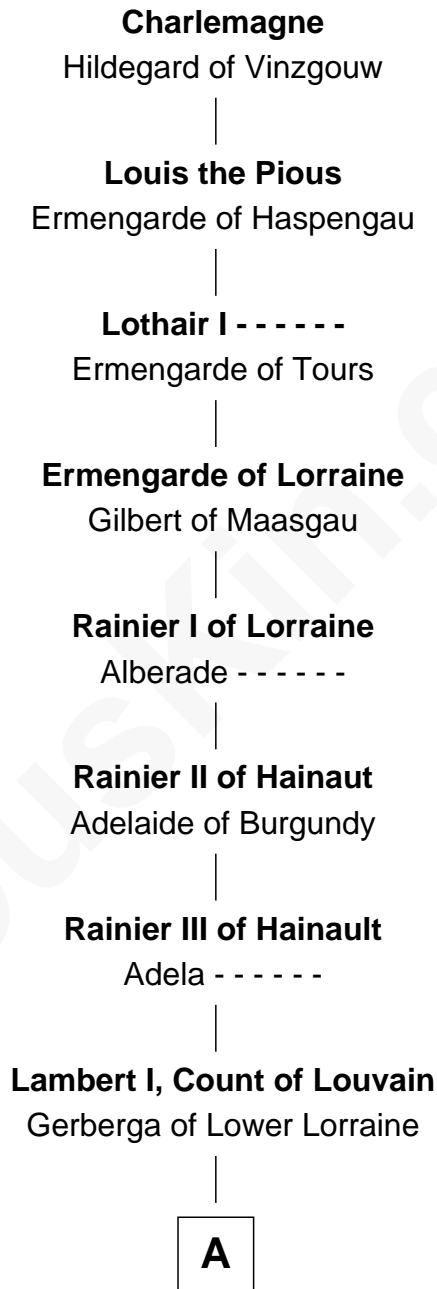

FamousKin.com Relationship Chart of

Peter Fonda

TV and Movie Actor

37th Great-grandson of

Charlemagne

King of the Franks

A

Mathilde of Louvain
Eustace I of Boulogne

Lambert II of Lens
Adelaide of Normandy

Judith of Lens
Waltheof II of Northumbria

Maud of Northumberland
David I, King of Scotland

Henry of Huntingdon
Ada de Warenne

William I, King of Scotland
----- Avenal