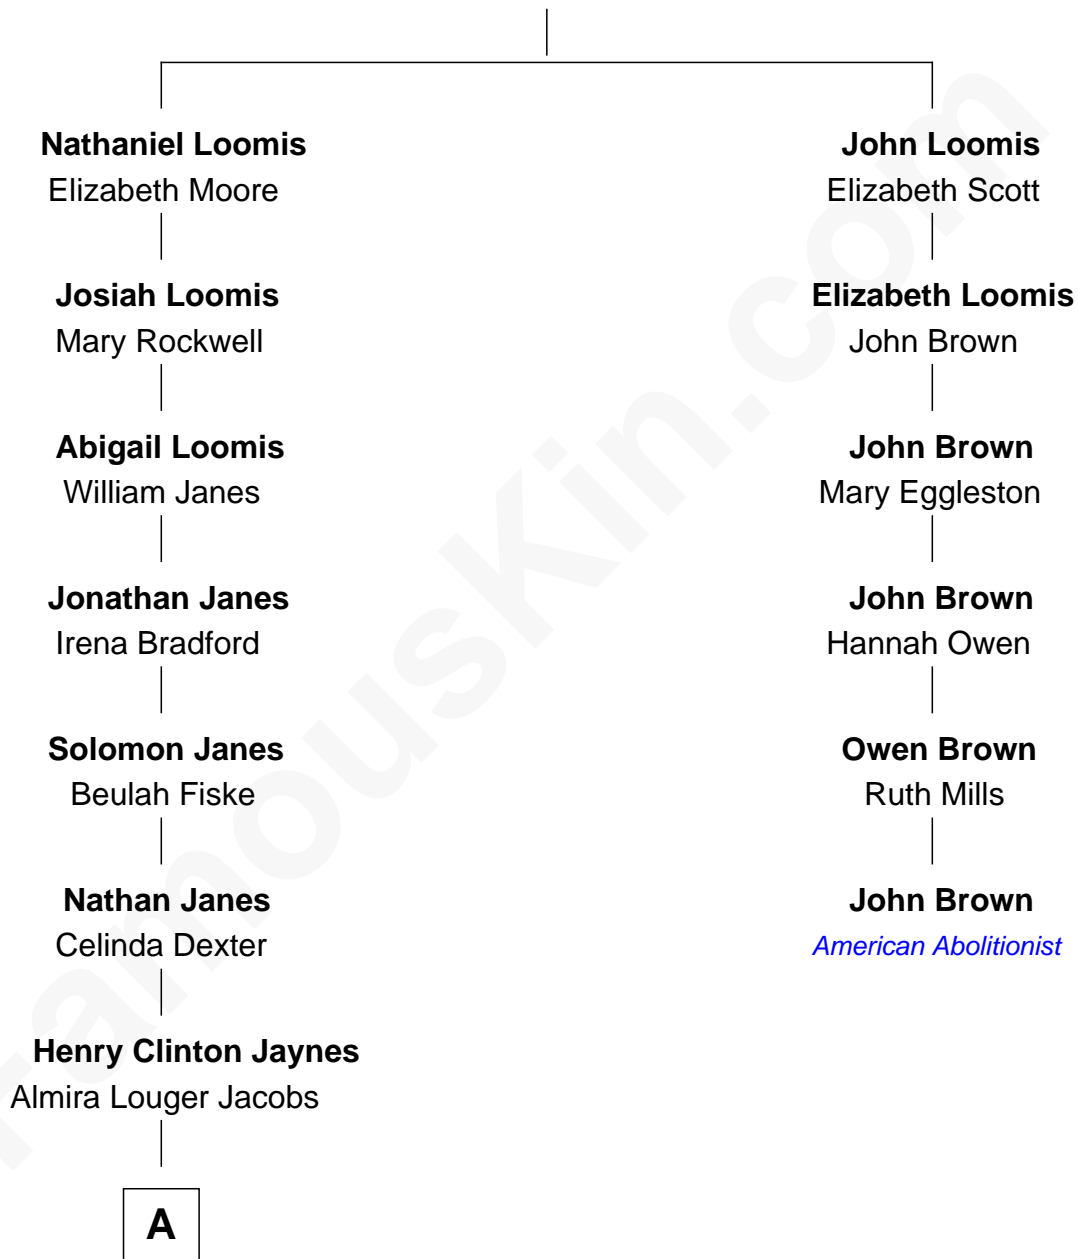

# FamousKin.com Relationship Chart of

**Peter Fonda**

*TV and Movie Actor*

5th cousin 5 times removed of

**John Brown**

*American Abolitionist*

**Joseph Loomis**

Mary White

**A**

Henry Silas Jaynes

Elma L. Lanphear

Herberta Elma Jaynes

William Brace Fonda

Henry Jaynes Fonda

Frances Ford Seymour

**Peter Fonda**