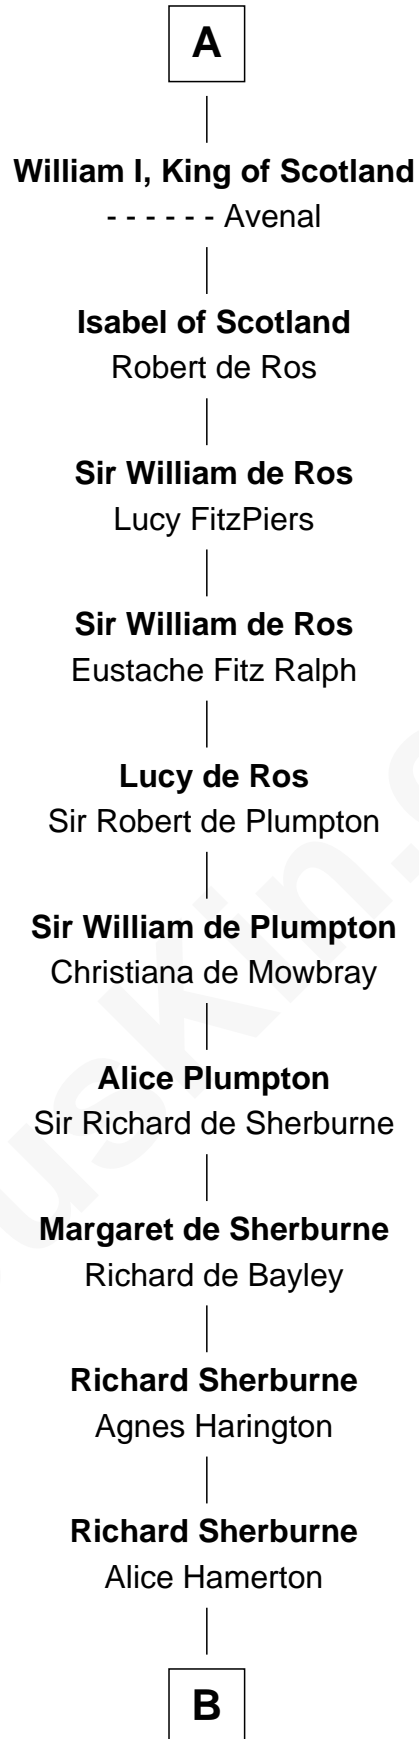

FamousKin.com Relationship Chart of

Peter Fonda

TV and Movie Actor

32nd Great-grandson of

King Robert I

King of France

B

Agnes Sherburne

Henry Rushton

Nicholas Rushton

Margaret Radcliffe

Agnes Rushton

Richard Worthington

Peter Worthington

Isabel Anderton

Isabel Worthington

Robert Worden

Peter Worden

Mrs. Margaret Grice Wall

Peter Worden

Mary - - - - -

Mercy Worden

Kenelm Winslow

Samuel Winslow

David Seymour

George Nichols Seymour

Sophie Marie Lefebre DeVillers

George DeVillers Seymour

Frances Gabriella Ford

Eugene Ford Seymour

Sophie Mildred Bower

Frances Ford Seymour