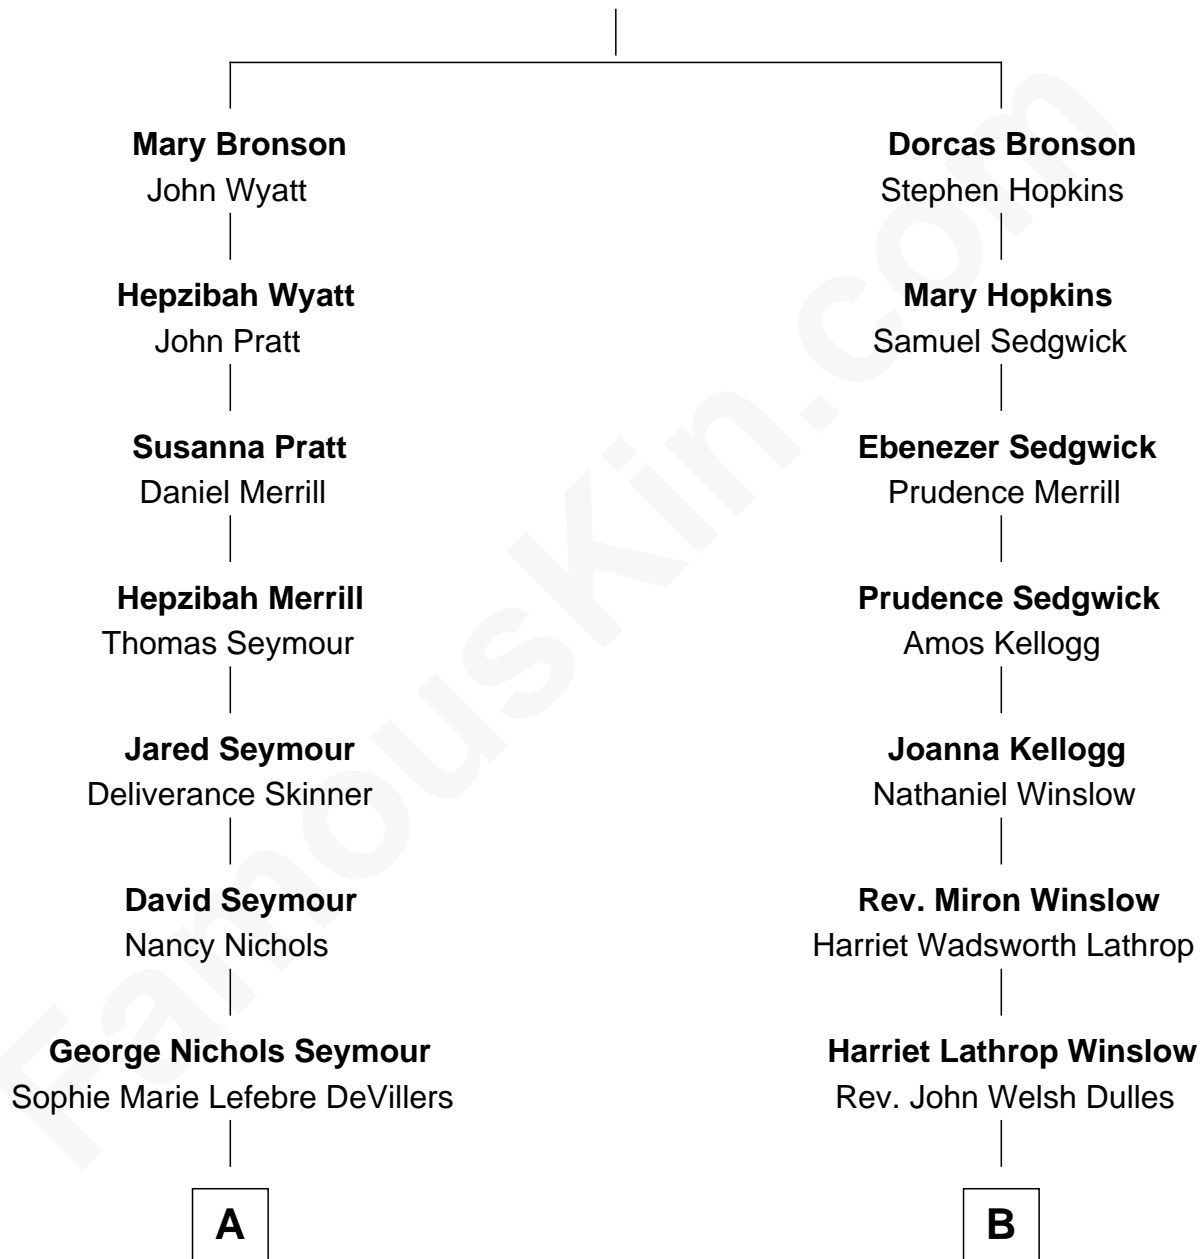

# FamousKin.com Relationship Chart of

**Peter Fonda**

*TV and Movie Actor*

8th cousin 2 times removed of

**John Foster Dulles**

*52nd U.S. Secretary of State*

**John Bronson**

Frances Hills

FamousKin.com