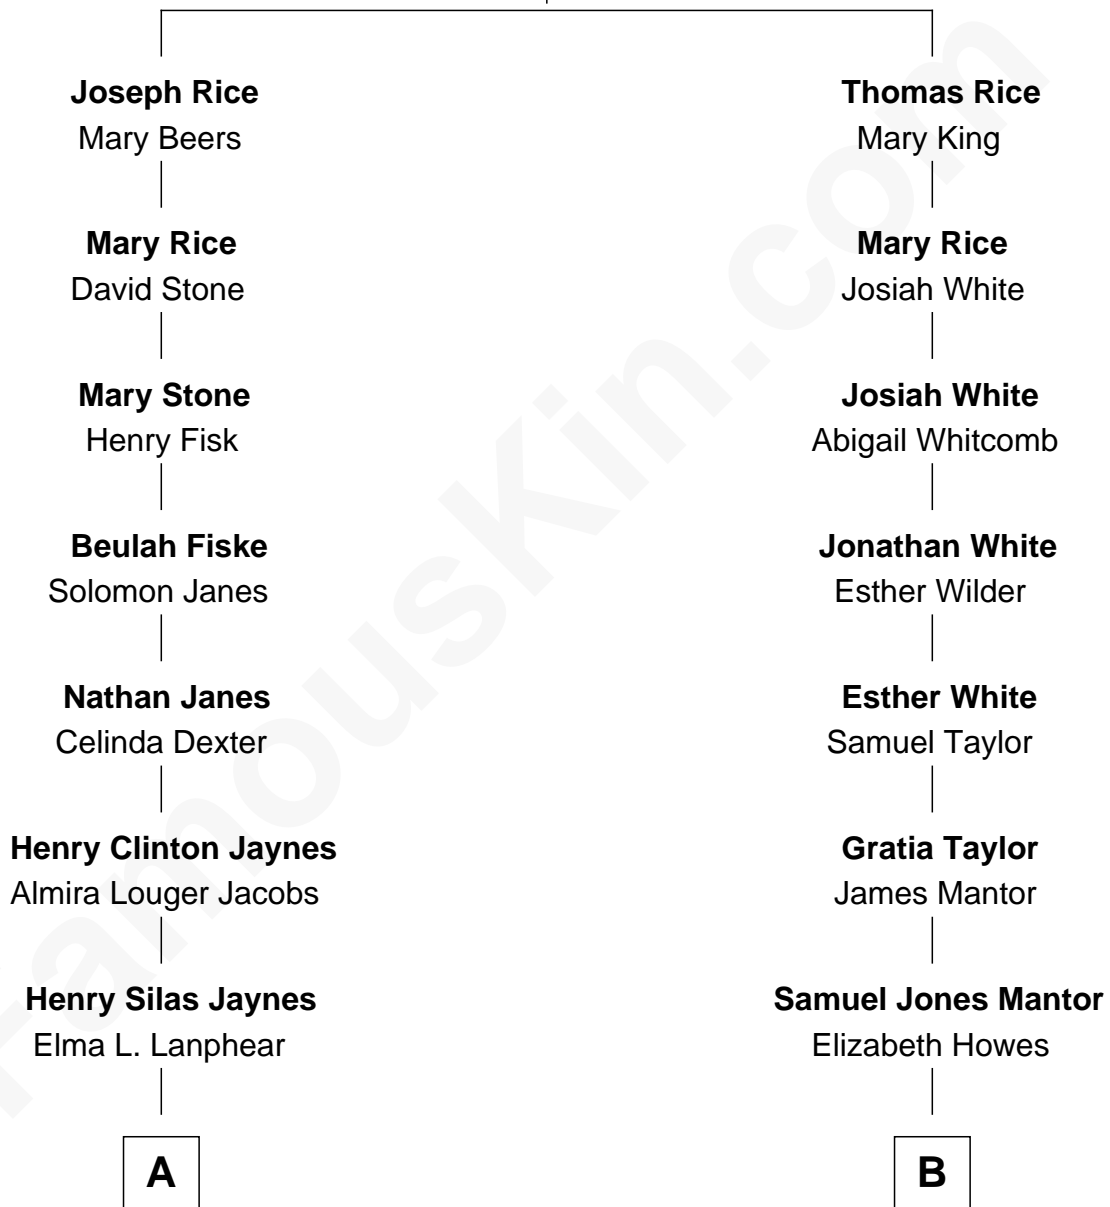

FamousKin.com Relationship Chart of

Peter Fonda

TV and Movie Actor

9th cousin 3 times removed of

Kim Kardashian

TV Personality

Edmund Rice
Thomasine Frost

A

Herberta Elma Jaynes

William Brace Fonda

Henry Jaynes Fonda

Frances Ford Seymour

Peter Fonda

TV and Movie Actor

B

Sarah Elizabeth Mantor

Reuben A. Houghton

Otis Sewall Houghton

Lula Laura Barnard

True Otis Houghton

Mary Lee Pickens

Robert True Houghton

Mary Gordon Campbell

Kristen Mary Houghton