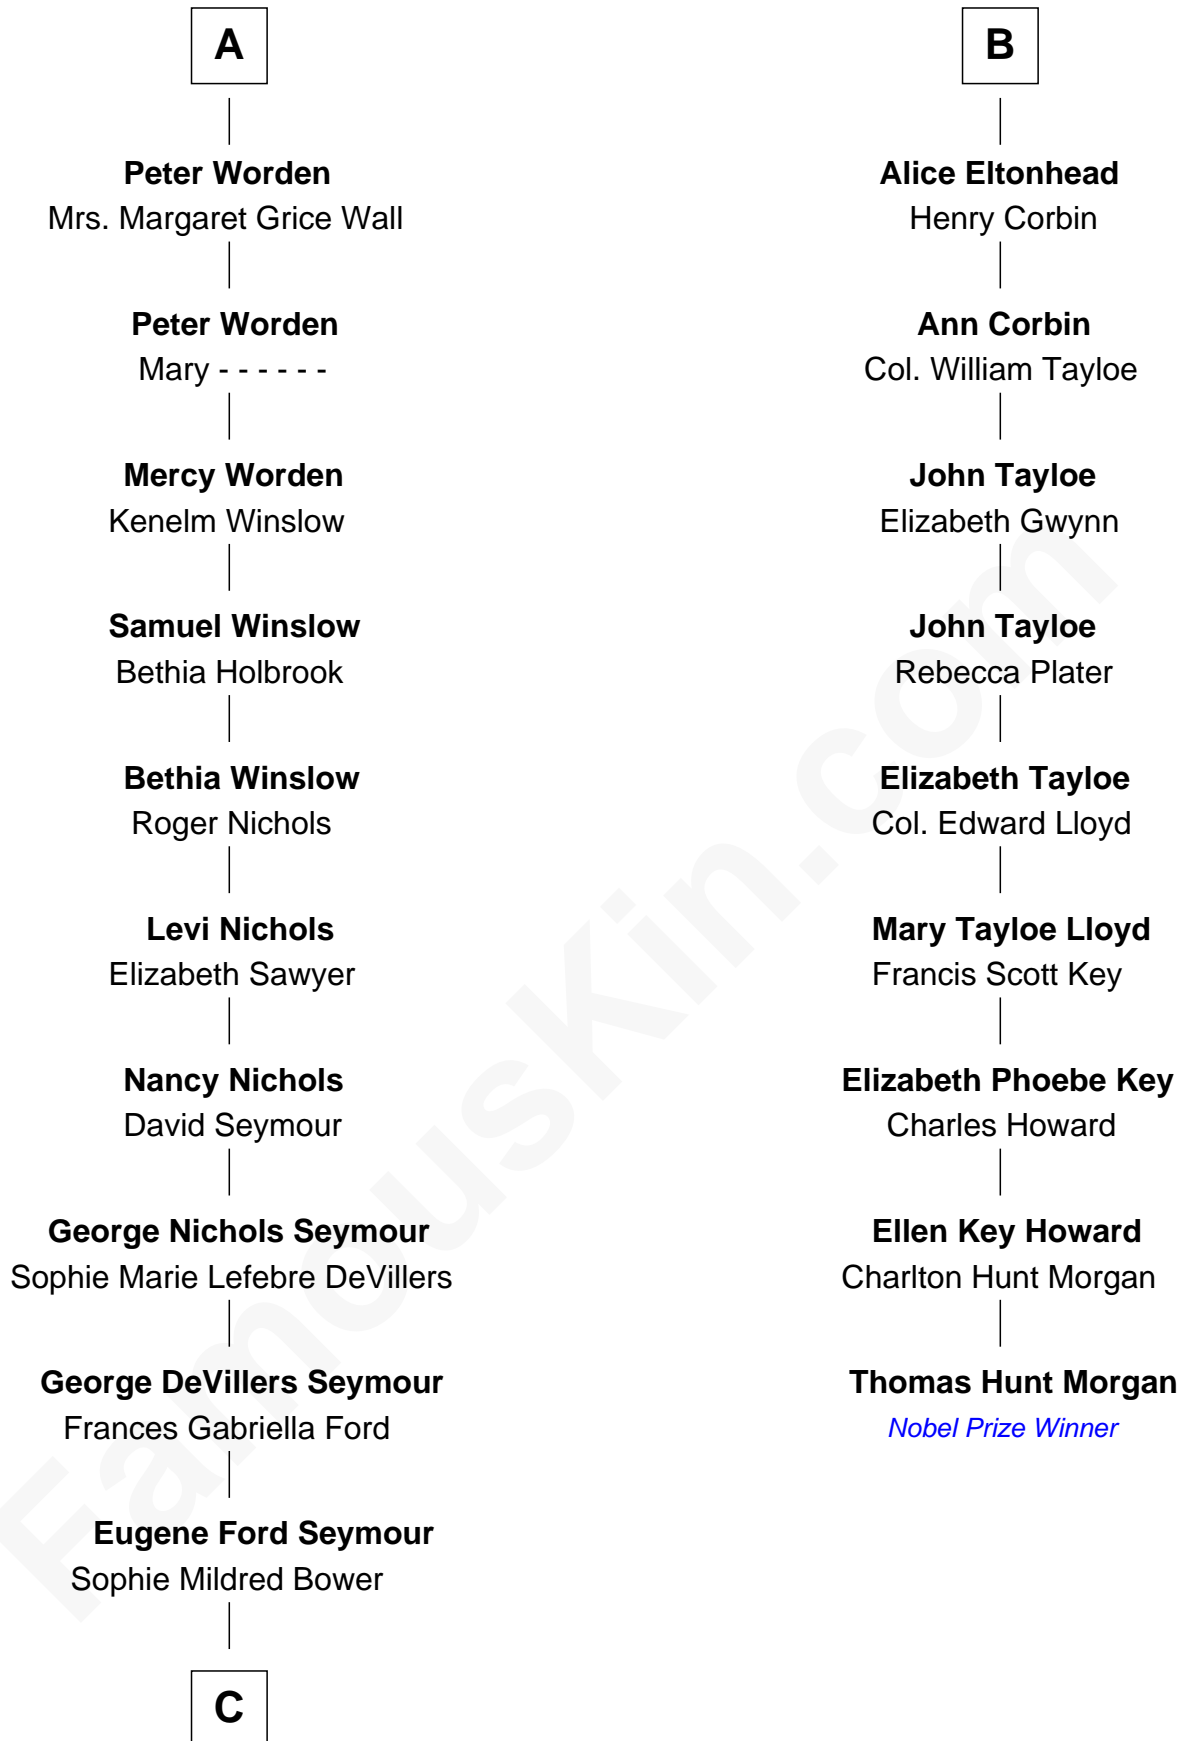

FamousKin.com Relationship Chart of

Peter Fonda

TV and Movie Actor

15th cousin 3 times removed of

Thomas Hunt Morgan

Nobel Prize Winner in Physiology or Medicine

Sir Nicholas Harington

Isabel English

Agnes Harington

Richard Sherburne

Richard Sherburne

Alice Hamerton

Agnes Sherburne

Henry Rushton

Nicholas Rushton

Margaret Radcliffe

Agnes Rushton

Richard Worthington

Peter Worthington

Isabel Anderton

Isabel Worthington

Robert Worden

A

Sir William Harington

Cecily Tarleton

Anne Stanley

Edward Sutton

Anne Sutton

Richard Eltonhead

B

C

Frances Ford Seymour