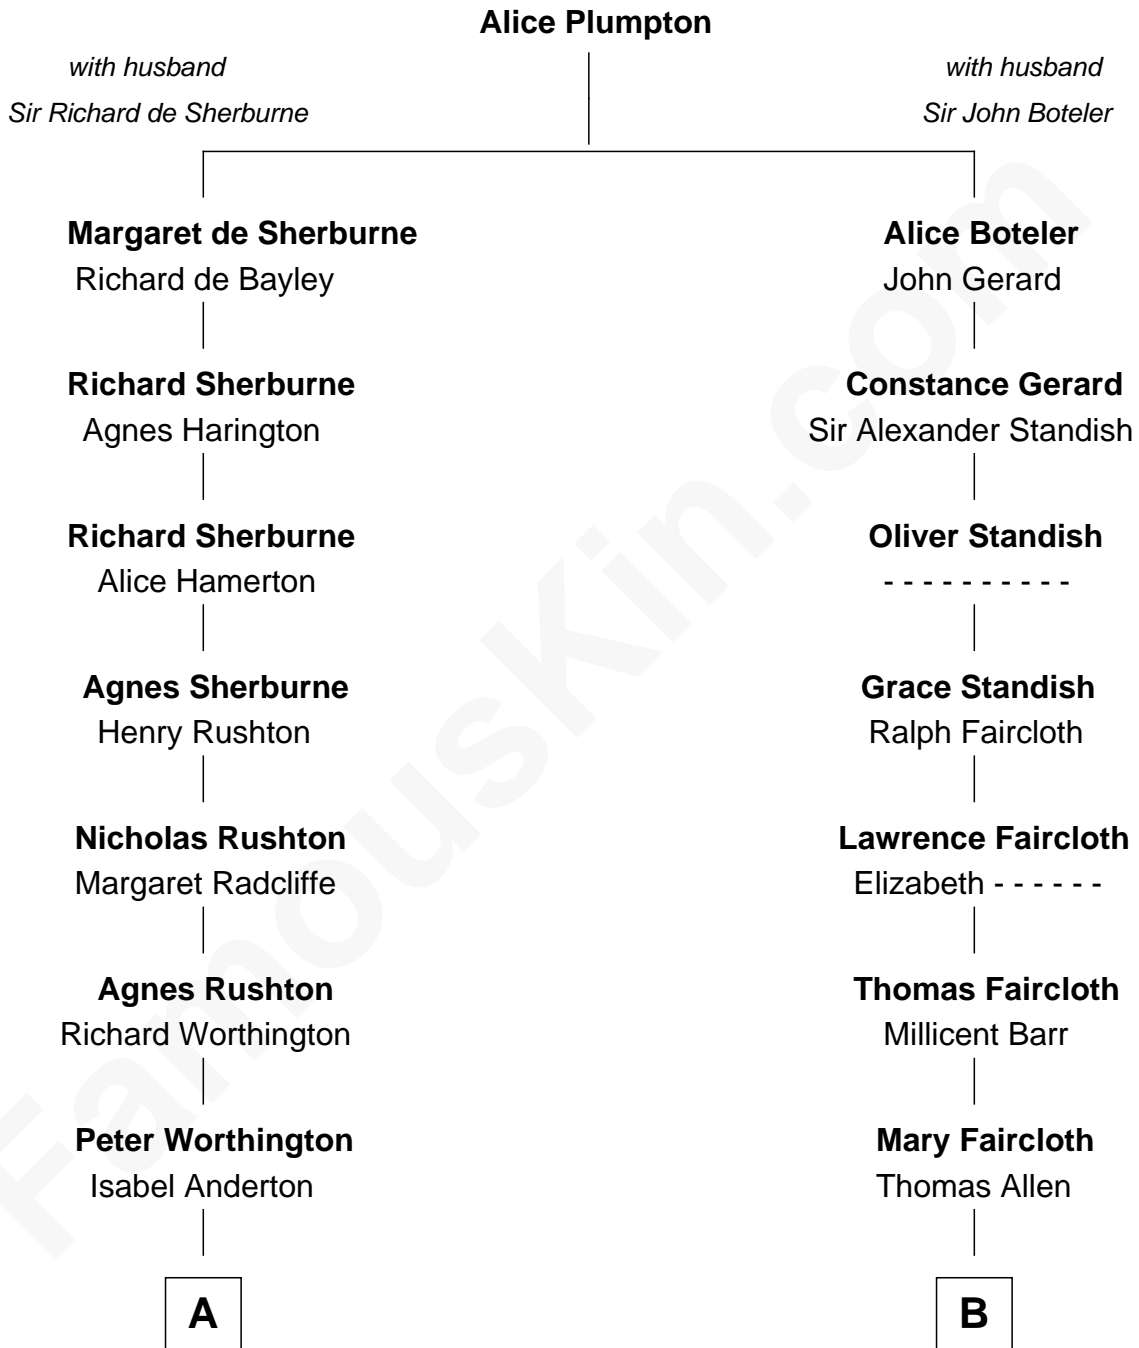

FamousKin.com Relationship Chart of

Peter Fonda

TV and Movie Actor

15th cousin 4 times removed of

Jay Gould

American Railroad "Robber Baron"

C

Eugene Ford Seymour

Sophie Mildred Bower

Frances Ford Seymour

Henry Jaynes Fonda

Peter Fonda

TV and Movie Actor

FamousKin.com