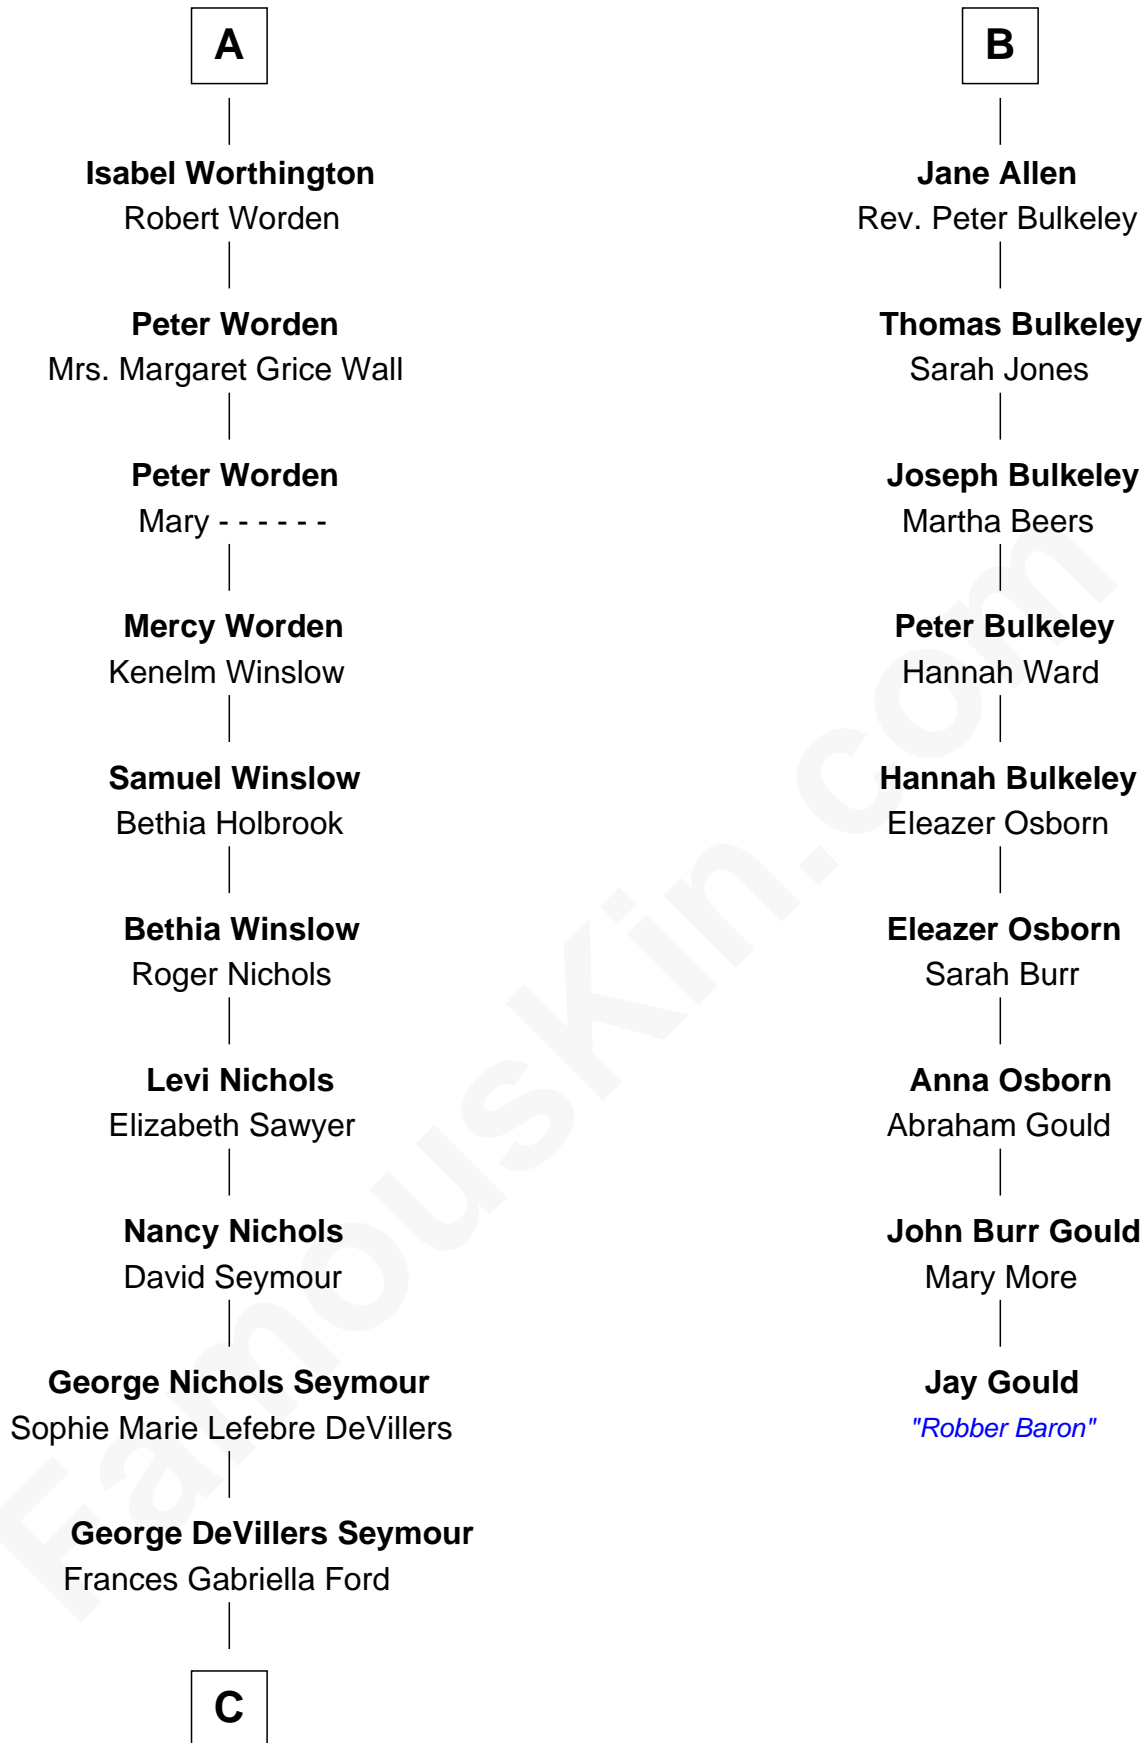

FamousKin.com Relationship Chart of

Peter Fonda

TV and Movie Actor

15th cousin 4 times removed of

Jay Gould

American Railroad "Robber Baron"

C

Eugene Ford Seymour

Sophie Mildred Bower

Frances Ford Seymour

Henry Jaynes Fonda

Peter Fonda

TV and Movie Actor

FamousKin.com