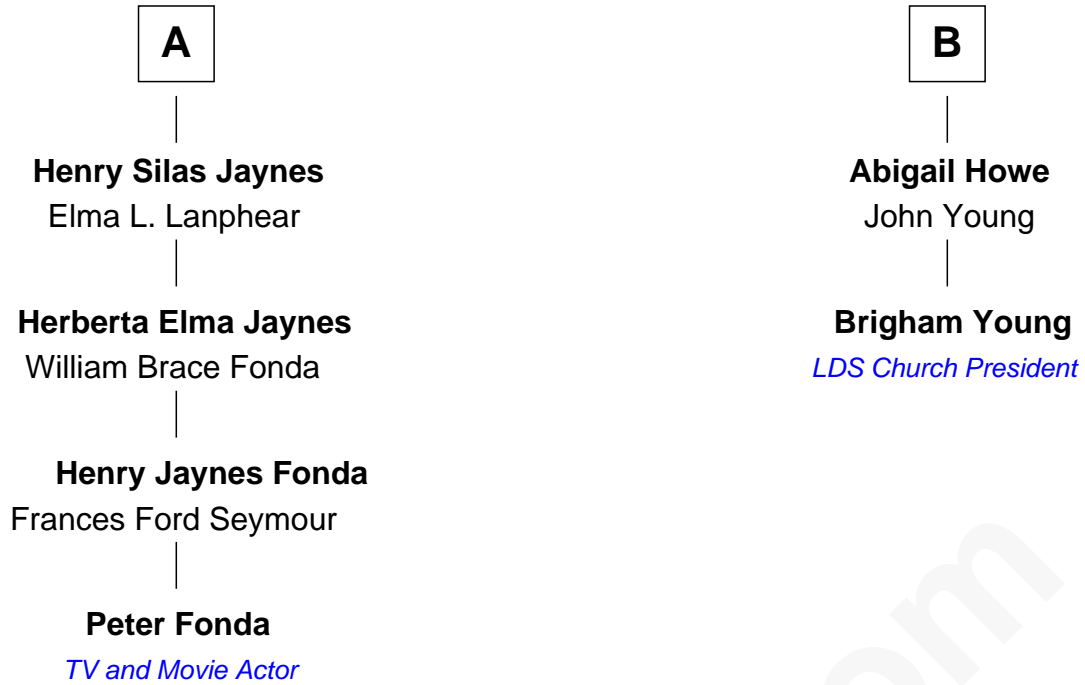

FamousKin.com Relationship Chart of

Peter Fonda

TV and Movie Actor

8th cousin 2 times removed of

Brigham Young

2nd President of the Mormon Church

----- Rice

Edmund Rice
Thomasine Frost

Joseph Rice
Mary Beers

Mary Rice
David Stone

Mary Stone
Henry Fisk

Beulah Fiske
Solomon Janes

Nathan Janes
Celinda Dexter

Henry Clinton Jaynes
Almira Louger Jacobs

A

Henry Rice
Elizabeth Frost

Elizabeth Rice
John Moore

Jacob Moore
Elizabeth Loker

Richard Moore
Mary Collins

Abigail Moore
Samuel Brigham

Sibil Brigham
Ebenezer Goddard

Susanna Goddard
Phineas Howe

B

FamousKin.com