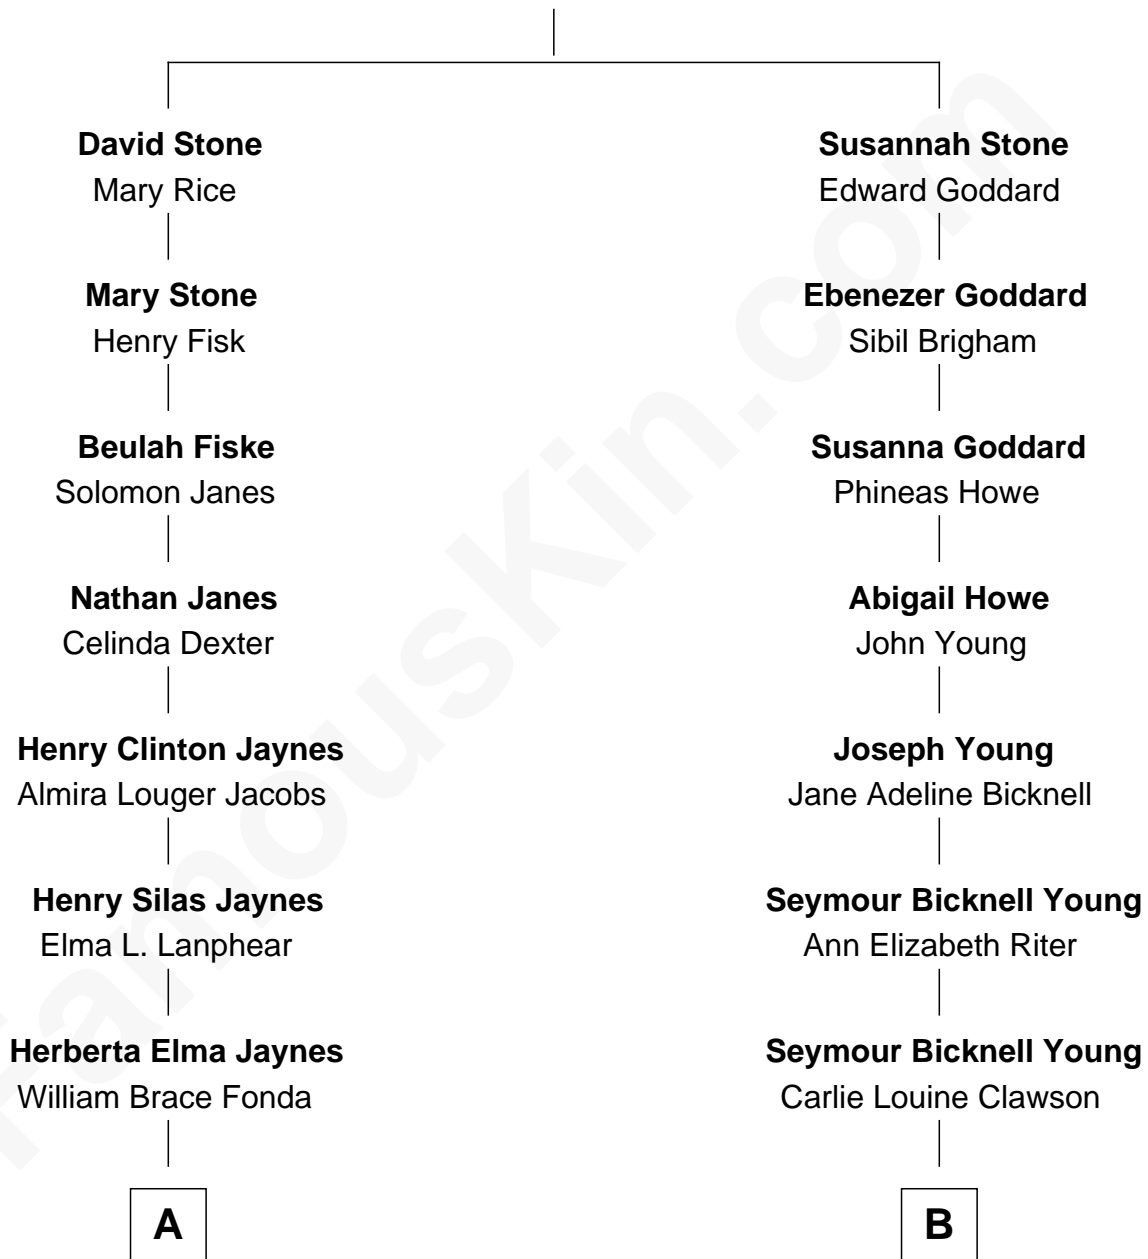

# FamousKin.com Relationship Chart of

**Peter Fonda**

*TV and Movie Actor*

8th cousin 1 time removed of

**Steve Young**

*NFL Hall of Fame Quarterback*

**Simon Stone**

Mary Whipple

**A**

**Henry Jaynes Fonda**  
Frances Ford Seymour

**Peter Fonda**  
*TV and Movie Actor*

**B**

**Scott Richmond Young**  
Louise Leonard

**LeGrande L. Young**  
Sherry Ann Steed

**Steve Young**  
*NFL Hall of Fame Quarterback*

FamousKin.com