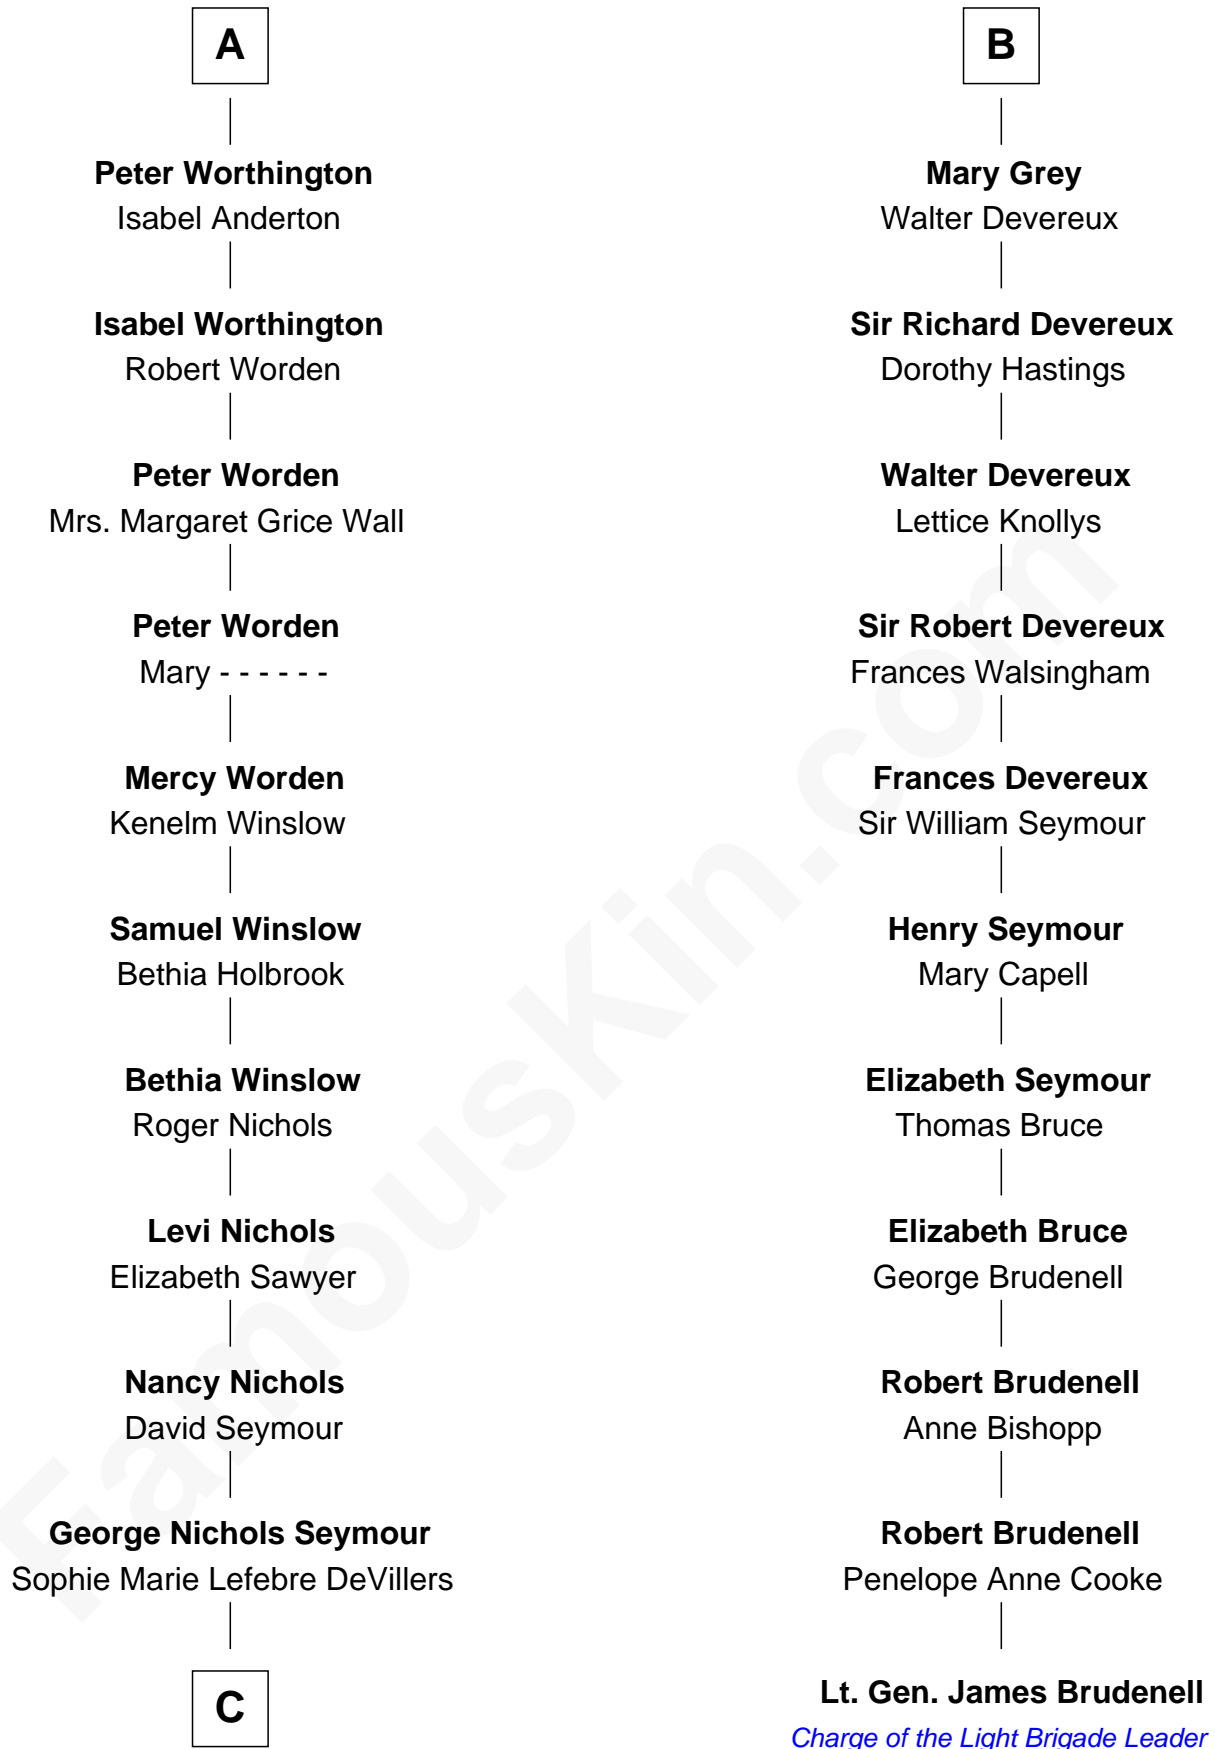

## Relationship Chart of

**Peter Fonda**

*TV and Movie Actor*

17th cousin 3 times removed of

**Lt. Gen. James Brudenell**

*Leader of the "Charge of the Light Brigade"*

**Sir John de Harington**

Joan - - - - -

**C**

George DeVillers Seymour

Frances Gabriella Ford

Eugene Ford Seymour

Sophie Mildred Bower

Frances Ford Seymour

Henry Jaynes Fonda

**Peter Fonda**