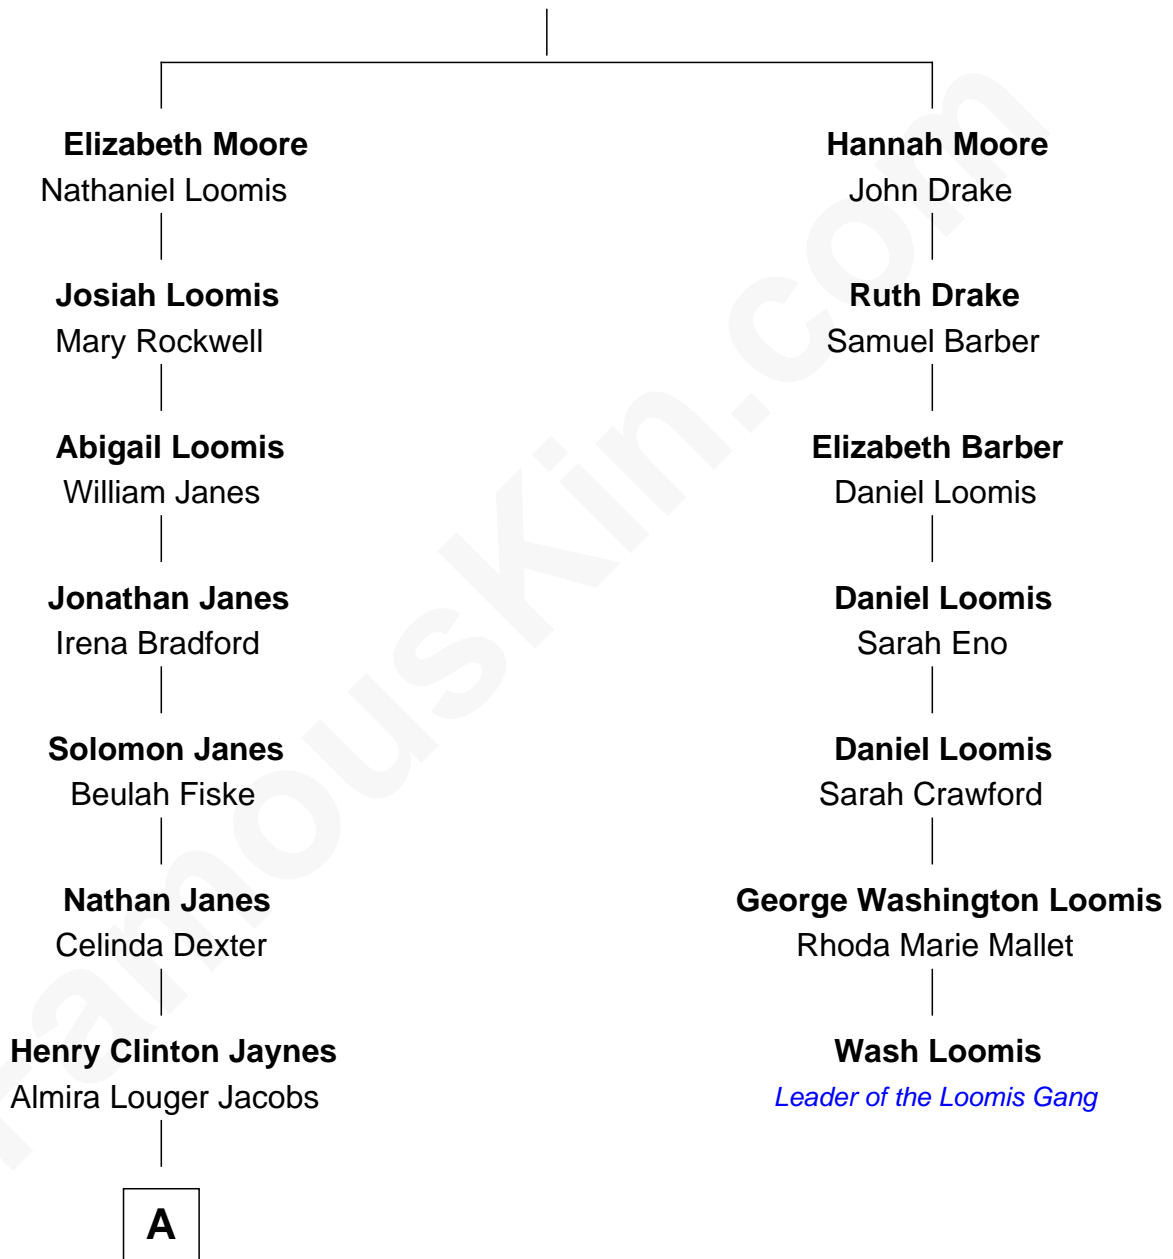

FamousKin.com Relationship Chart of

Peter Fonda

TV and Movie Actor

6th cousin 4 times removed of

Wash Loomis

Leader of the Loomis Gang

John Moore

A

Henry Silas Jaynes

Elma L. Lanphear

Herberta Elma Jaynes

William Brace Fonda

Henry Jaynes Fonda

Frances Ford Seymour

Peter Fonda

TV and Movie Actor

FamousKin.com