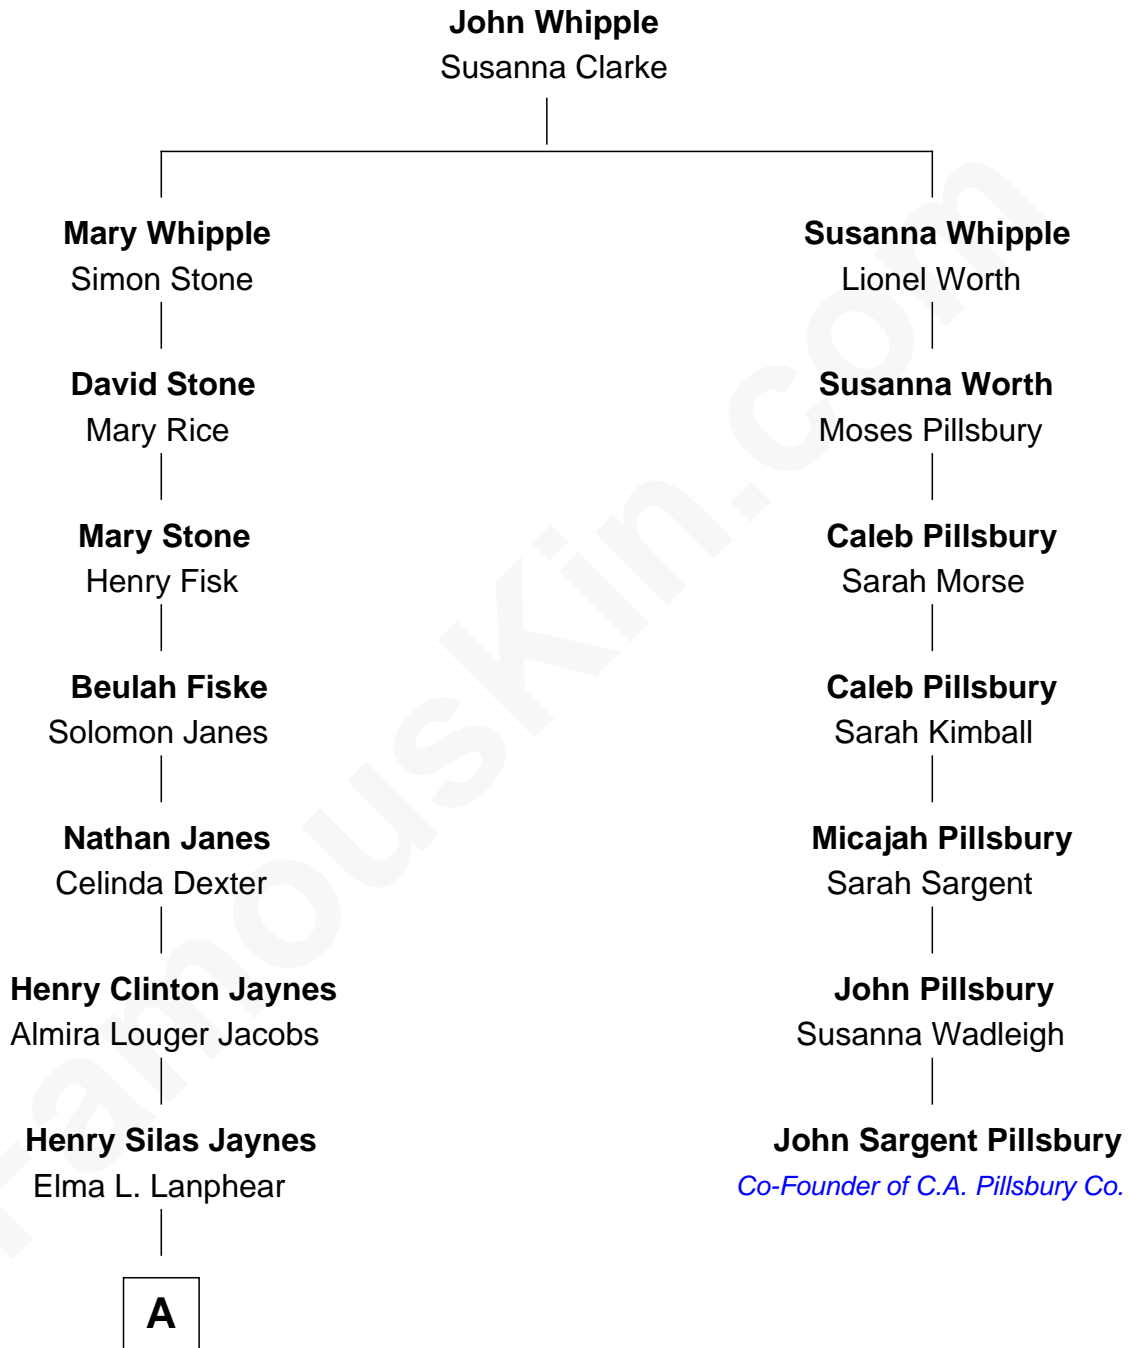

FamousKin.com Relationship Chart of

Peter Fonda

TV and Movie Actor

6th cousin 3 times removed of

John Sargent Pillsbury

Co-Founder of C.A. Pillsbury Co.

A

Herberta Elma Jaynes

William Brace Fonda

Henry Jaynes Fonda

Frances Ford Seymour

Peter Fonda

TV and Movie Actor

FamousKin.com