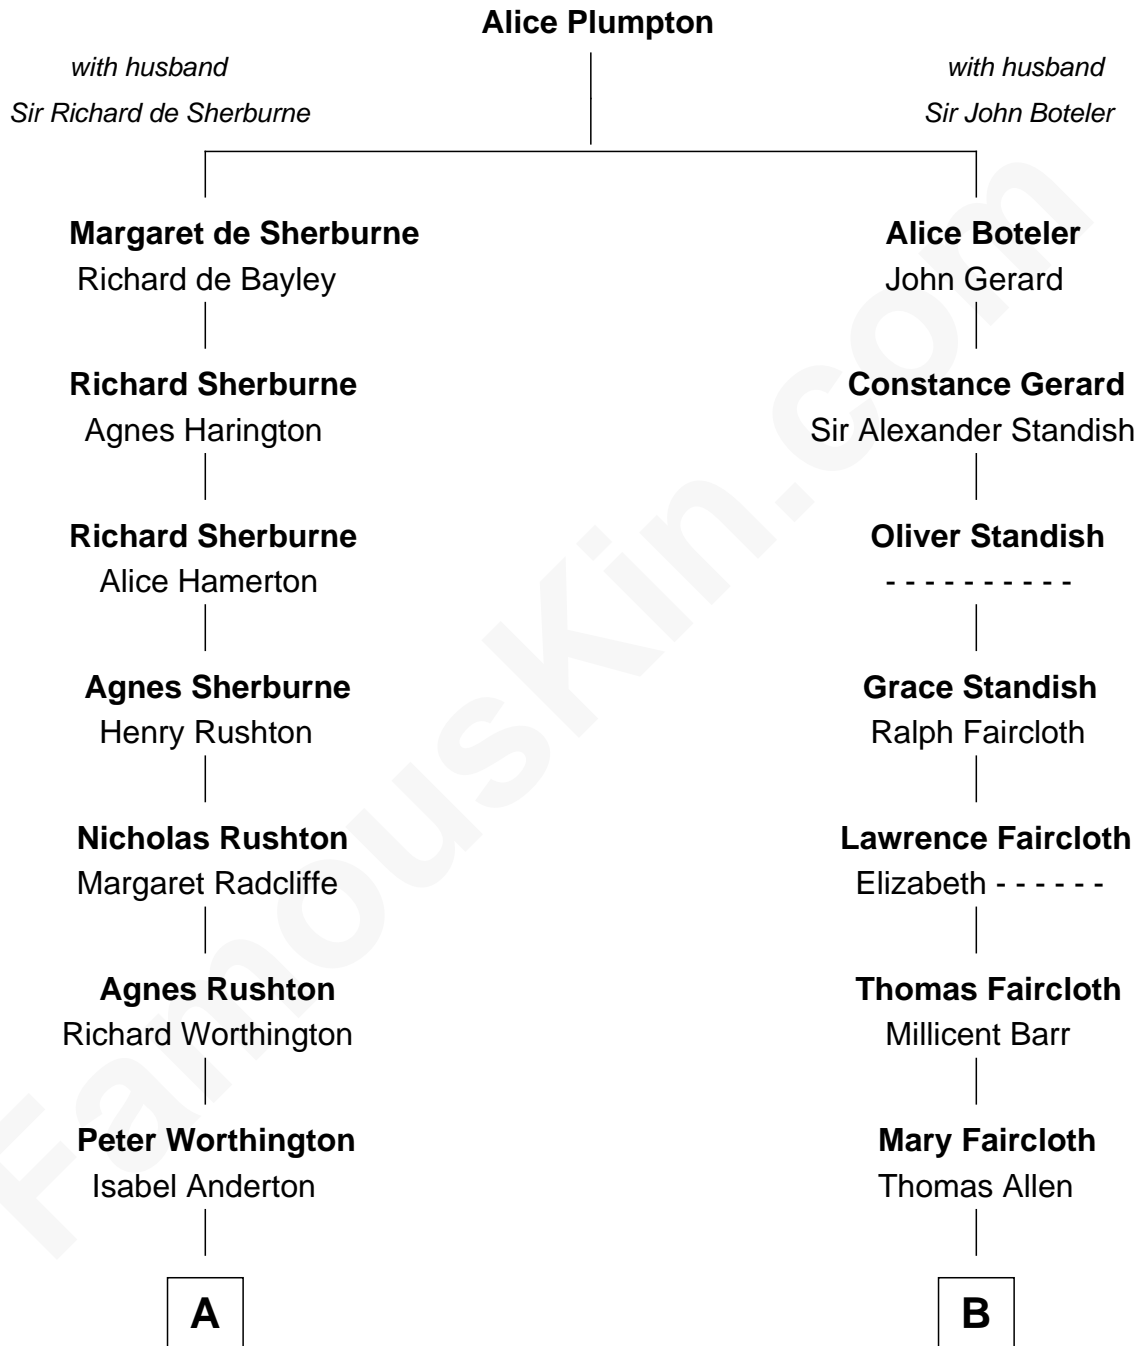

FamousKin.com Relationship Chart of

Peter Fonda

TV and Movie Actor

18th cousin 1 time removed of

Sarah Palin

9th Governor of Alaska

FamousKin.com