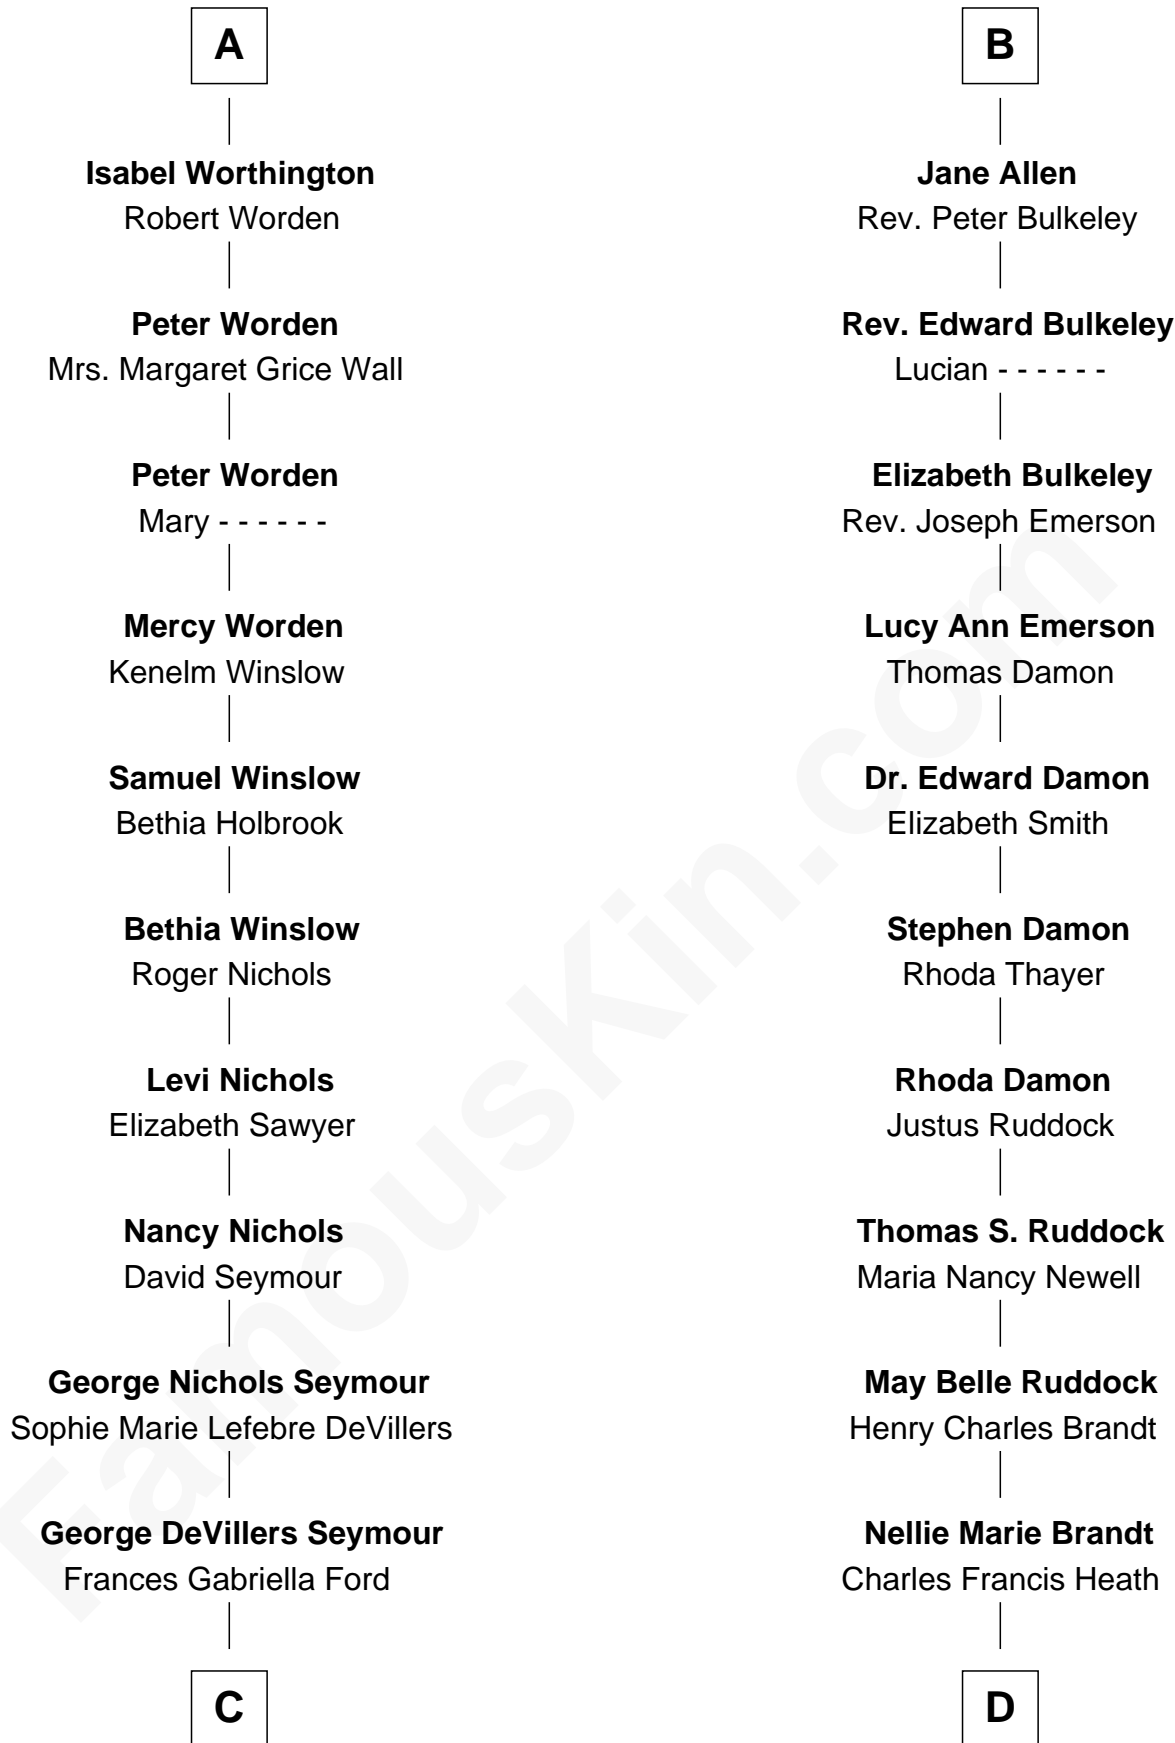

FamousKin.com Relationship Chart of

Peter Fonda

TV and Movie Actor

18th cousin 1 time removed of

Sarah Palin

9th Governor of Alaska

FamousKin.com