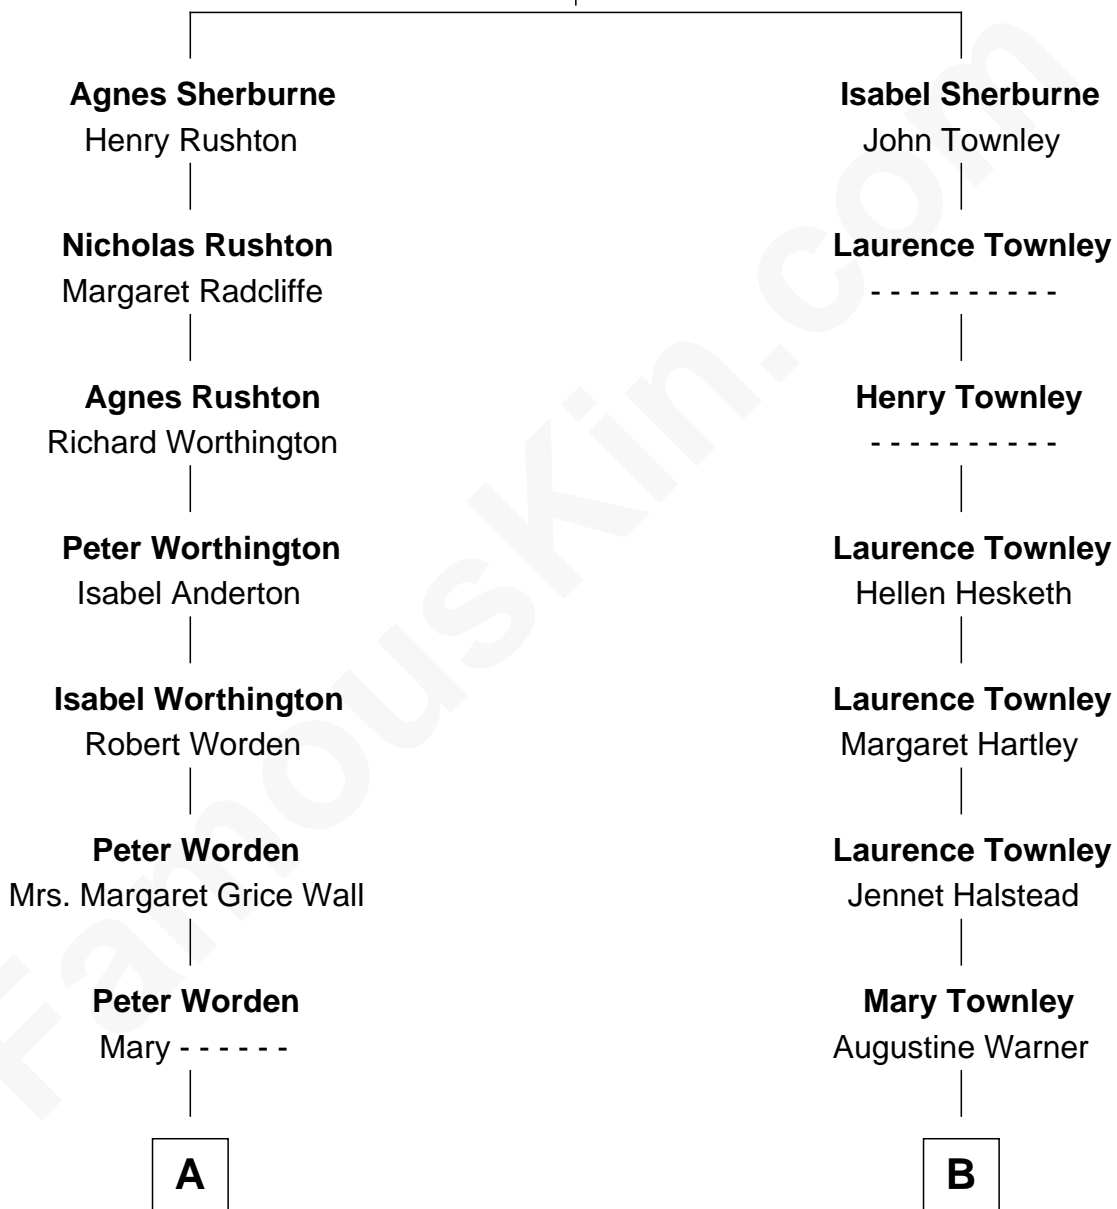

FamousKin.com Relationship Chart of

Peter Fonda

TV and Movie Actor

16th cousin 2 times removed of

King Charles III

King of the United Kingdom

Richard Sherburne

Alice Hamerton

FamousKin.com