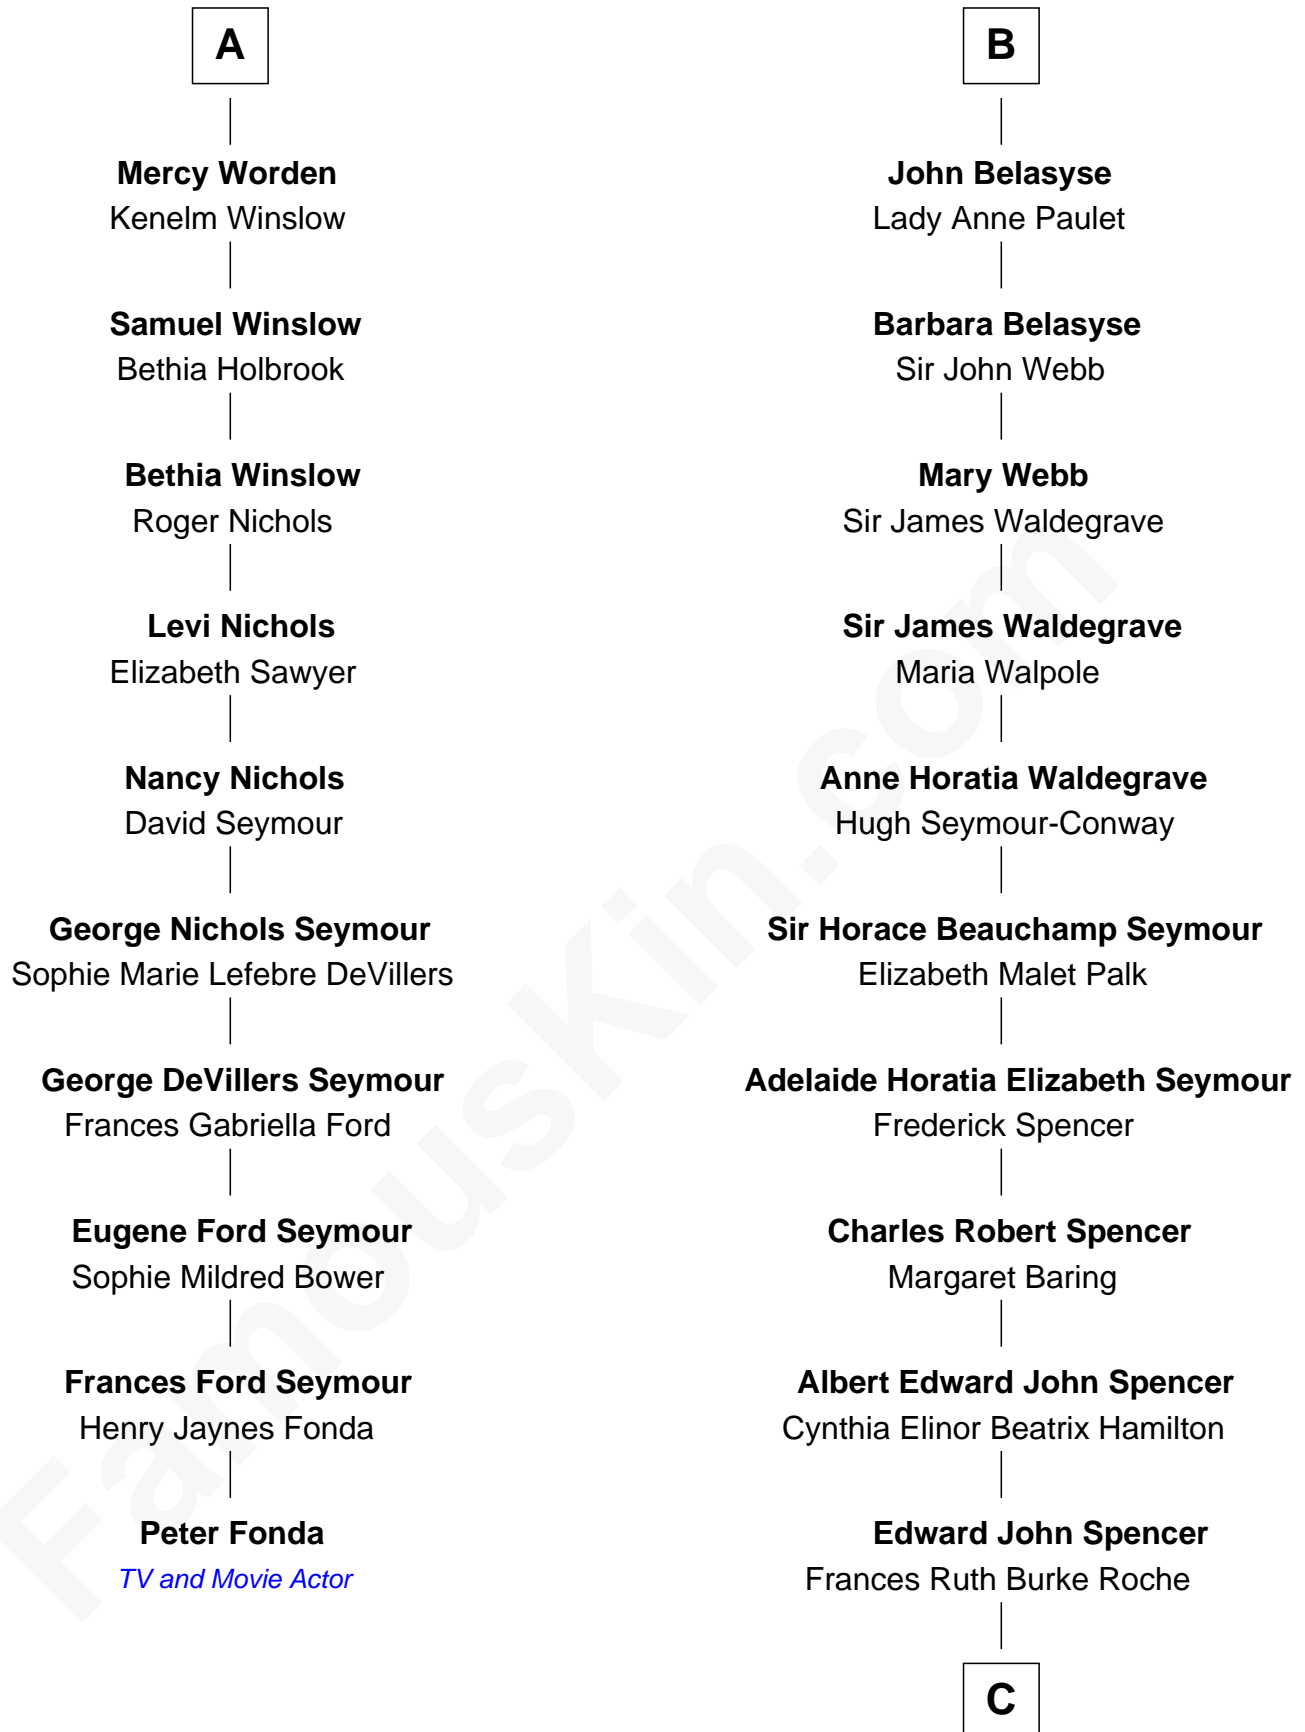

FamousKin.com Relationship Chart of

Peter Fonda

TV and Movie Actor

16th cousin 2 times removed of

Prince William

Prince of Wales

Richard Sherburne

Alice Hamerton

C

Princess Diana Frances Spencer
Charles III, King of the United Kingdom

Prince William
Prince of Wales

FamousKin.com