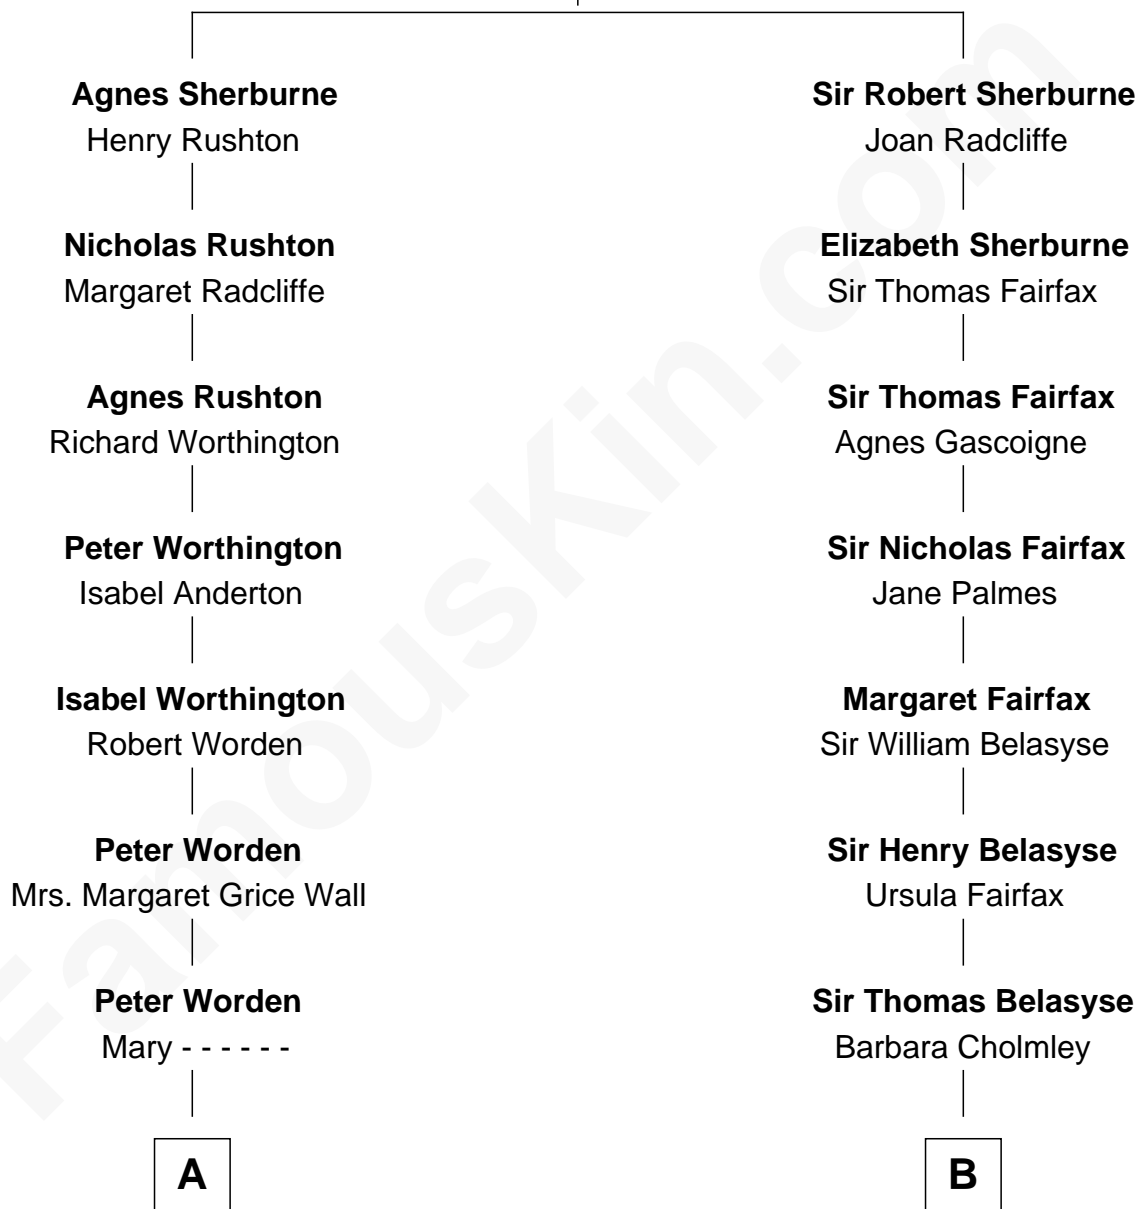

FamousKin.com Relationship Chart of

Peter Fonda

TV and Movie Actor

16th cousin 2 times removed of

Prince William

Prince of Wales

Richard Sherburne

Alice Hamerton

C

Princess Diana Frances Spencer
Charles III, King of the United Kingdom

Prince William
Prince of Wales

FamousKin.com