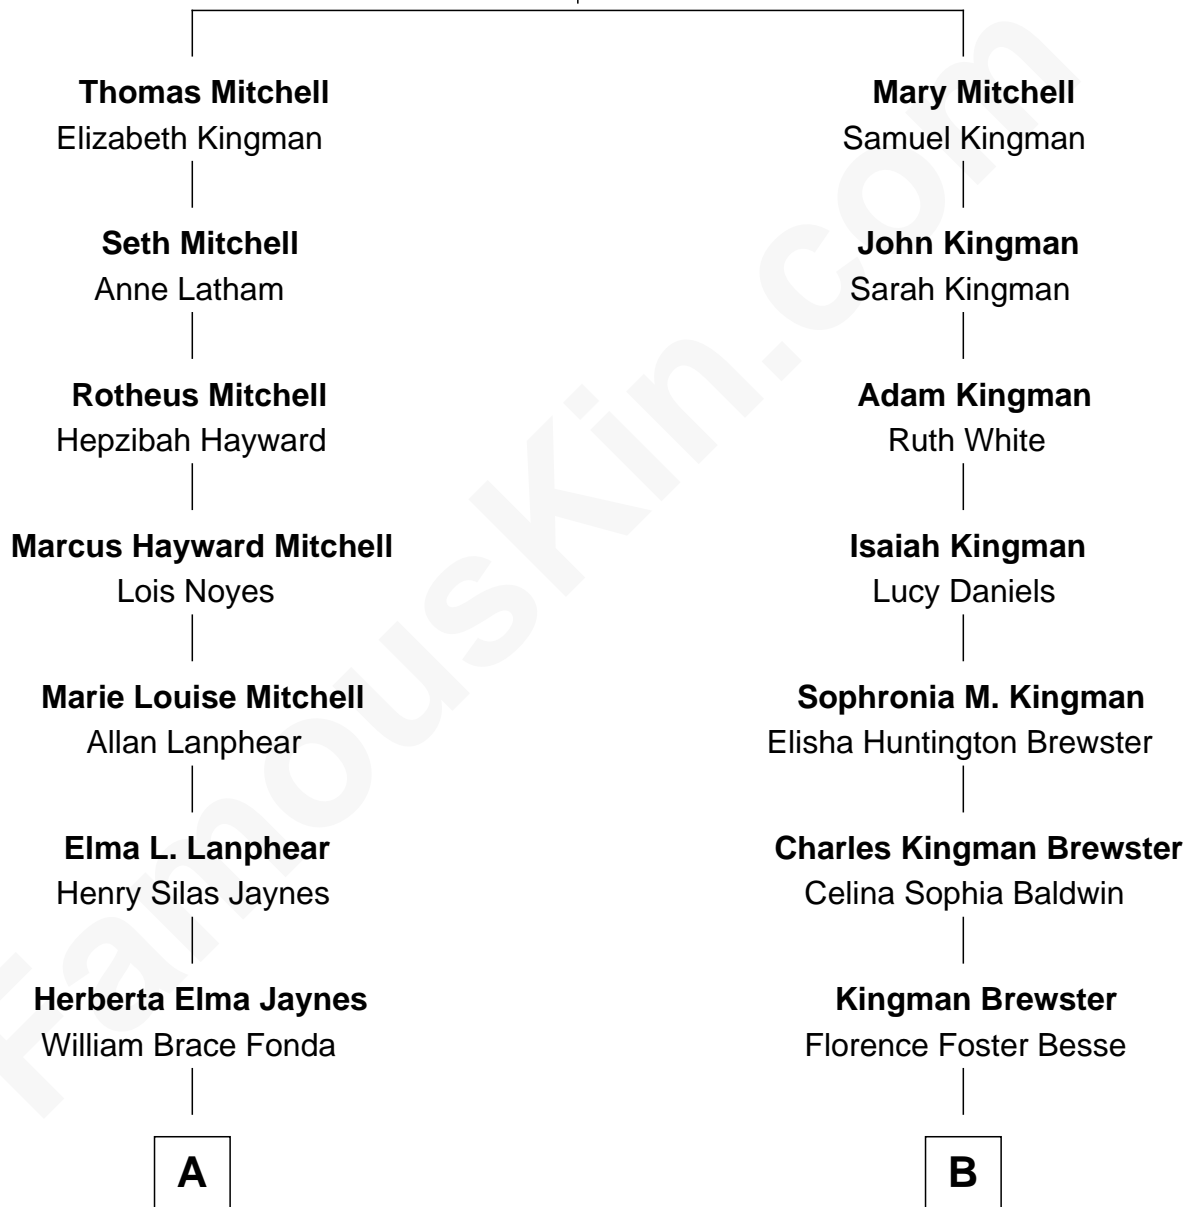

FamousKin.com

Relationship Chart of

Peter Fonda

TV and Movie Actor

8th cousin 1 time removed of

Jordana Brewster

TV and Movie Actress

Jacob Mitchell

Susanna Pope

A

Henry Jaynes Fonda
Frances Ford Seymour

Peter Fonda
TV and Movie Actor

B

Kingman Brewster
Mary Louise Phillips

Alden Brewster
Maria João Leão de Sousa

Jordana Brewster
TV and Movie Actress